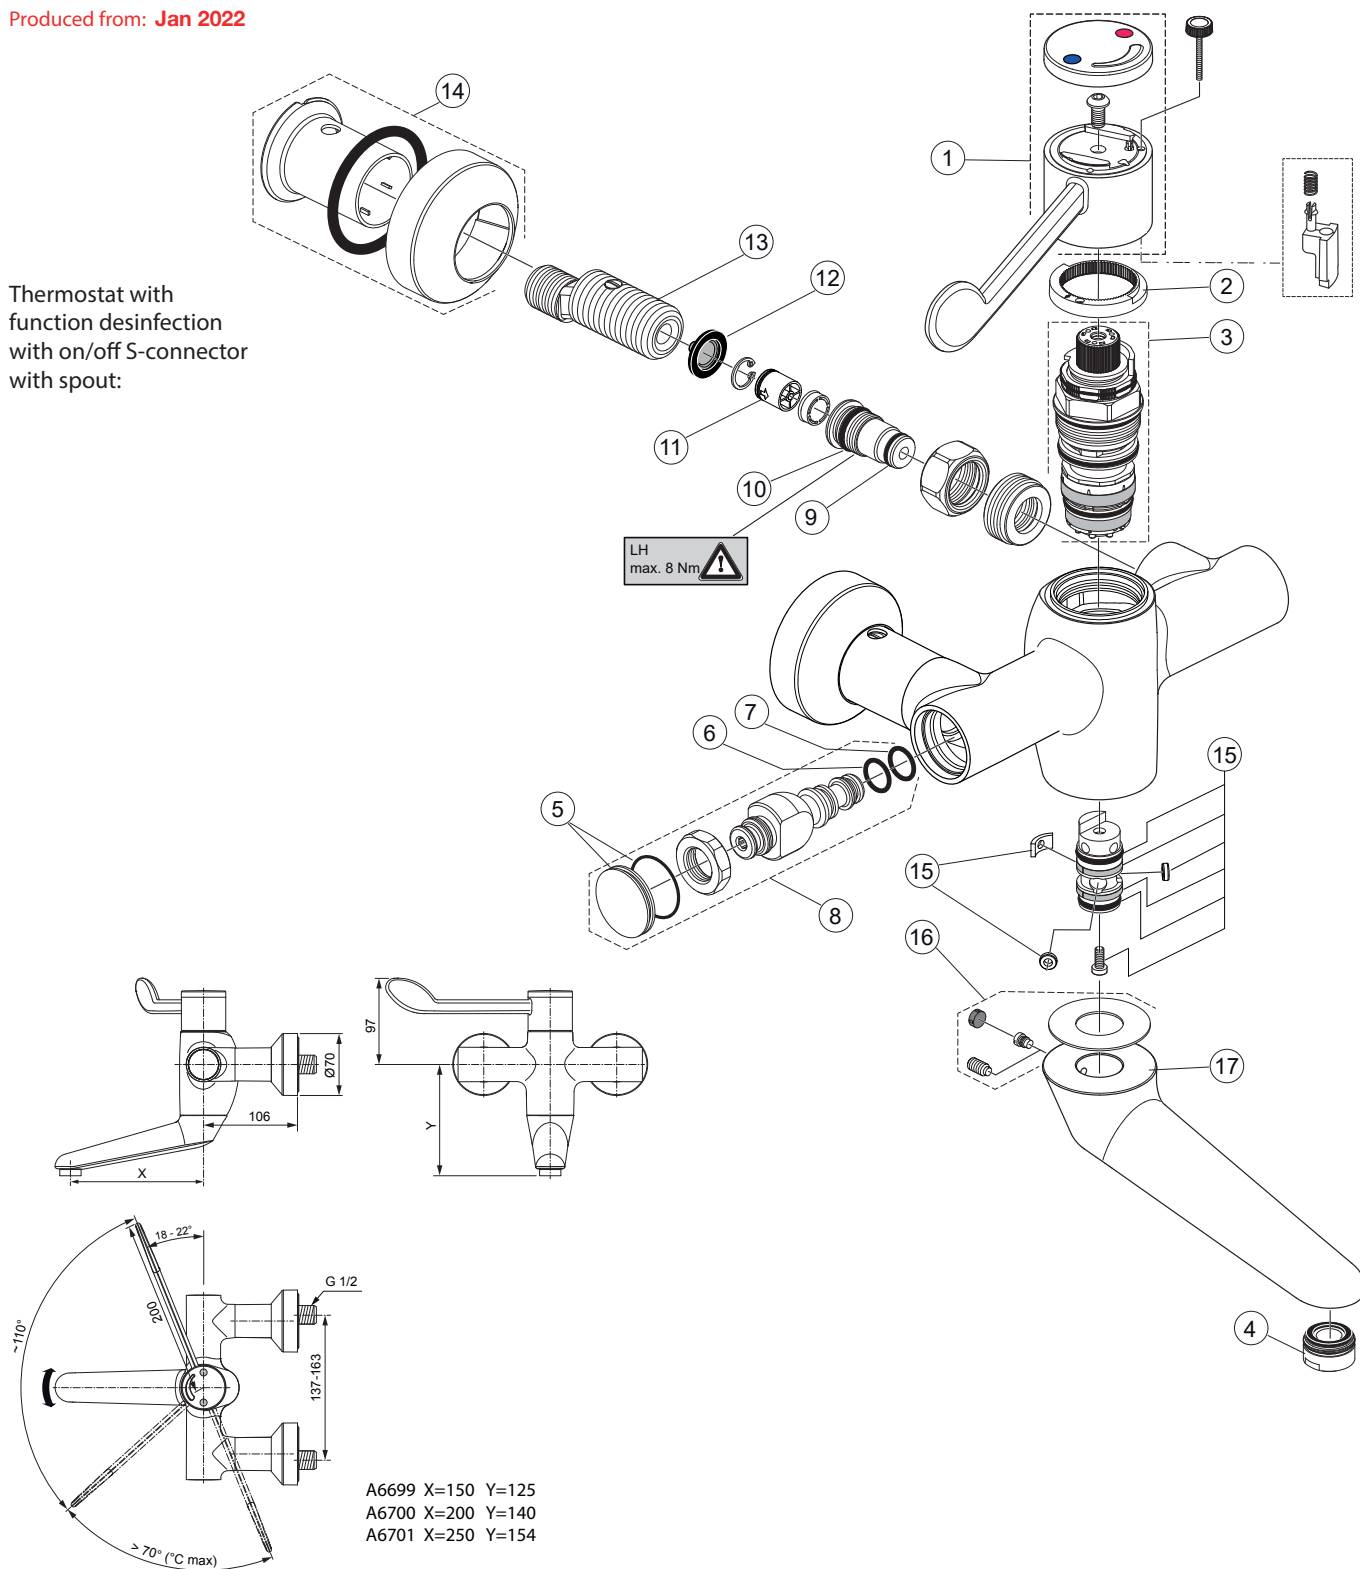

# Ceraplus 2 A 6699 .. A 6700 .. A 6701 ..

Ideal Standard

Produced from: Jan 2022

Thermostat with function desinfection with on/off S-connector with spout:

A6699 X=150 Y=125  
A6700 X=200 Y=140  
A6701 X=250 Y=154

Pos.	Description	Part-Number	Qty.	Pos.	Description	Part-Number	Qty.
1	Handle cpl. w. Logo ISI	<b>A 861 121 AA</b>	1 Set	13	On/off S-connector	<b>B 960 607 AT</b>	1 pcs
2	Stopring	<b>A 861 122 NU</b>	1 pcs	14	Escutcheon cpl.	<b>B 960 575 AA</b>	2 Set
3	Sequential therm. cartridge	<b>A 861 123 NU</b>	1 pcs	15	Sealing set for nipple	<b>B 960 574 NU</b>	1 Set
4	Aerator M24x1 with key	<b>A 963 702 AA*</b>	1 Set	16	Fixation kit for Spout	<b>B 960 573 NU</b>	1 Set
5	Cap w. o - ring Ø 30 x 2	<b>A 861 124 AA</b>	1 Set	17	Spout 150mm	<b>B 960 679 AA</b>	1 pcs
6	O - ring Ø 13 x 2	<b>A 861 101 NU</b>	2 pcs		Spout 200mm	<b>B 960 680 AA</b>	1 pcs
7	O - ring Ø 11 x 2	<b>A 960 942 NU</b>	2 pcs		Spout 250mm	<b>B 960 681 AA</b>	1 pcs
8	Side sleeve cpl.	<b>A 861 125 AA</b>	1 Set	* Universal-Set (not all parts needed)			
9	O - Ring Ø 12,42 x 1,78	<b>A 961 332 NU</b>	2 pcs				
10	O - ring Ø 17 x 2	<b>A 961 810 NU</b>	2 pcs				
11	Non-return valve	<b>F 960 942 NU</b>	1 pcs				
12	Strainer (screen)	<b>A 962 595 NU</b>	2 pcs				