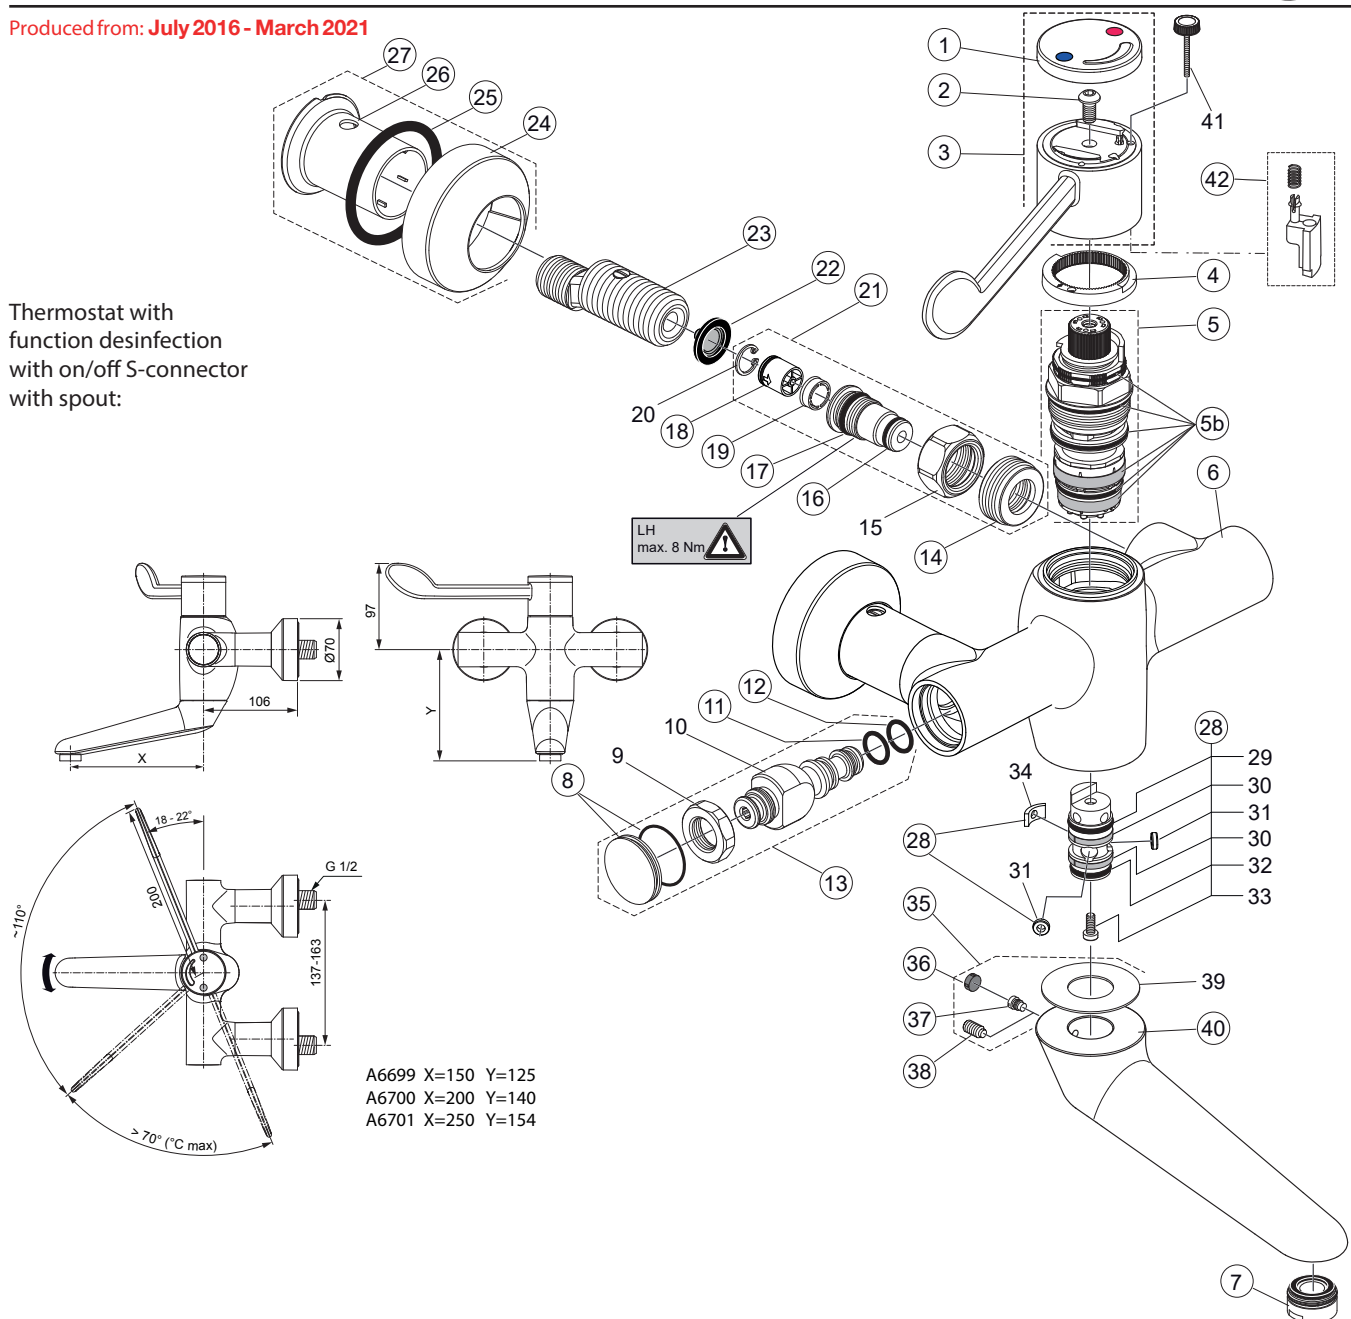

Ceraplus 2 A 6699 .. A 6700 .. A 6701 ..

Produced from: July 2016 - March 2021

Thermostat with function desinfection with on/off S-connector with spout:

A6699 X=150 Y=125
A6700 X=200 Y=140
A6701 X=250 Y=154

Pos.	Description	Part-Number	Qty.	Pos.	Description	Part-Number	Qty.
1	Cap for handle w. Logo ISI	A 861 120 AA	1 pcs	23	On/off S-connector	B 960 607 AT	1 pcs
2	Screw M6 x 12	A 961 950 NU	1 pcs	24	Escutcheon	A 960 599 AA	1 pcs
3	Handle cpl. w. Logo ISI	A 861 121 AA	1 Set	25	O-ring Ø 53,5 x 5	A 963 840 NU	1 pcs
4	Stopring	A 861 122 NU	1 pcs	26	Escutcheon inside	A 961 927 AA	1 pcs
5	Sequential therm. cartridge	A 861 123 NU	1 pcs	27	Escutcheon cpl.	B 960 575 AA	2 Set
5b	Repair-Set Cartridge	A 861 166 NU	1 Set	28	Sealing set for nipple	B 960 574 NU	1 Set
6	Body			29	O - ring Ø 17 x 2		
7	Aerator M24x1 with key	A 963 702 AA*	1 Set	30	Sliding ring		
8	Cap w. o - ring Ø 30 x 2	A 861 124 AA	1 Set	31	Roller		
9	Threaded nut M18x1,5			32	O - ring Ø 15 x 2		
10	Sleeve			33	Screw M4 x 10 DIN 84		
11	O - ring Ø 13 x 2	A 861 101 NU	2 pcs	34	Stopper 90°		
12	O - ring Ø 11 x 2	A 960 942 NU	2 pcs	35	Fixation kit for Spout	B 960 573 NU	1 Set
13	Side sleeve cpl.	A 861 125 AA	1 Set	36	Rubber cap	B 960 583 NU	1 pcs
14	Inlet insulator	A 861 126 NU	1 pcs	37	Screw M5x 5,5	A 961 183 NU	1 pcs
15	Coupling nut G3/4 - SW30			38	Screw pin (f. spout locking)	A 963 309 NU	1 pcs
16	O - Ring Ø 12,42 x 1,78	A 961 332 NU	2 pcs	39	Sliding ring		
17	O - ring Ø 17 x 2	A 961 810 NU	2 pcs	40	Spout 150mm	B 960 679 AA	1 pcs
18	Non-return valve	F 960 942 NU	1 pcs		Spout 200mm	B 960 680 AA	1 pcs
19	Flow regulator 5,0 l/min	A 861 127 NU	1 pcs		Spout 250mm	B 960 681 AA	1 pcs
20	Lock ring			41	Knurled head screw M3x30 (included in pos.3)		
21	Seat M20 x 1 left thread cpl.	A 861 128 NU	1 Set	42	Disinfection interlock cpl.	A 861 276 NU	1 Set
22	Strainer (screen)	A 962 595 NU	2 pcs				

* Universal-Set (not all parts needed)