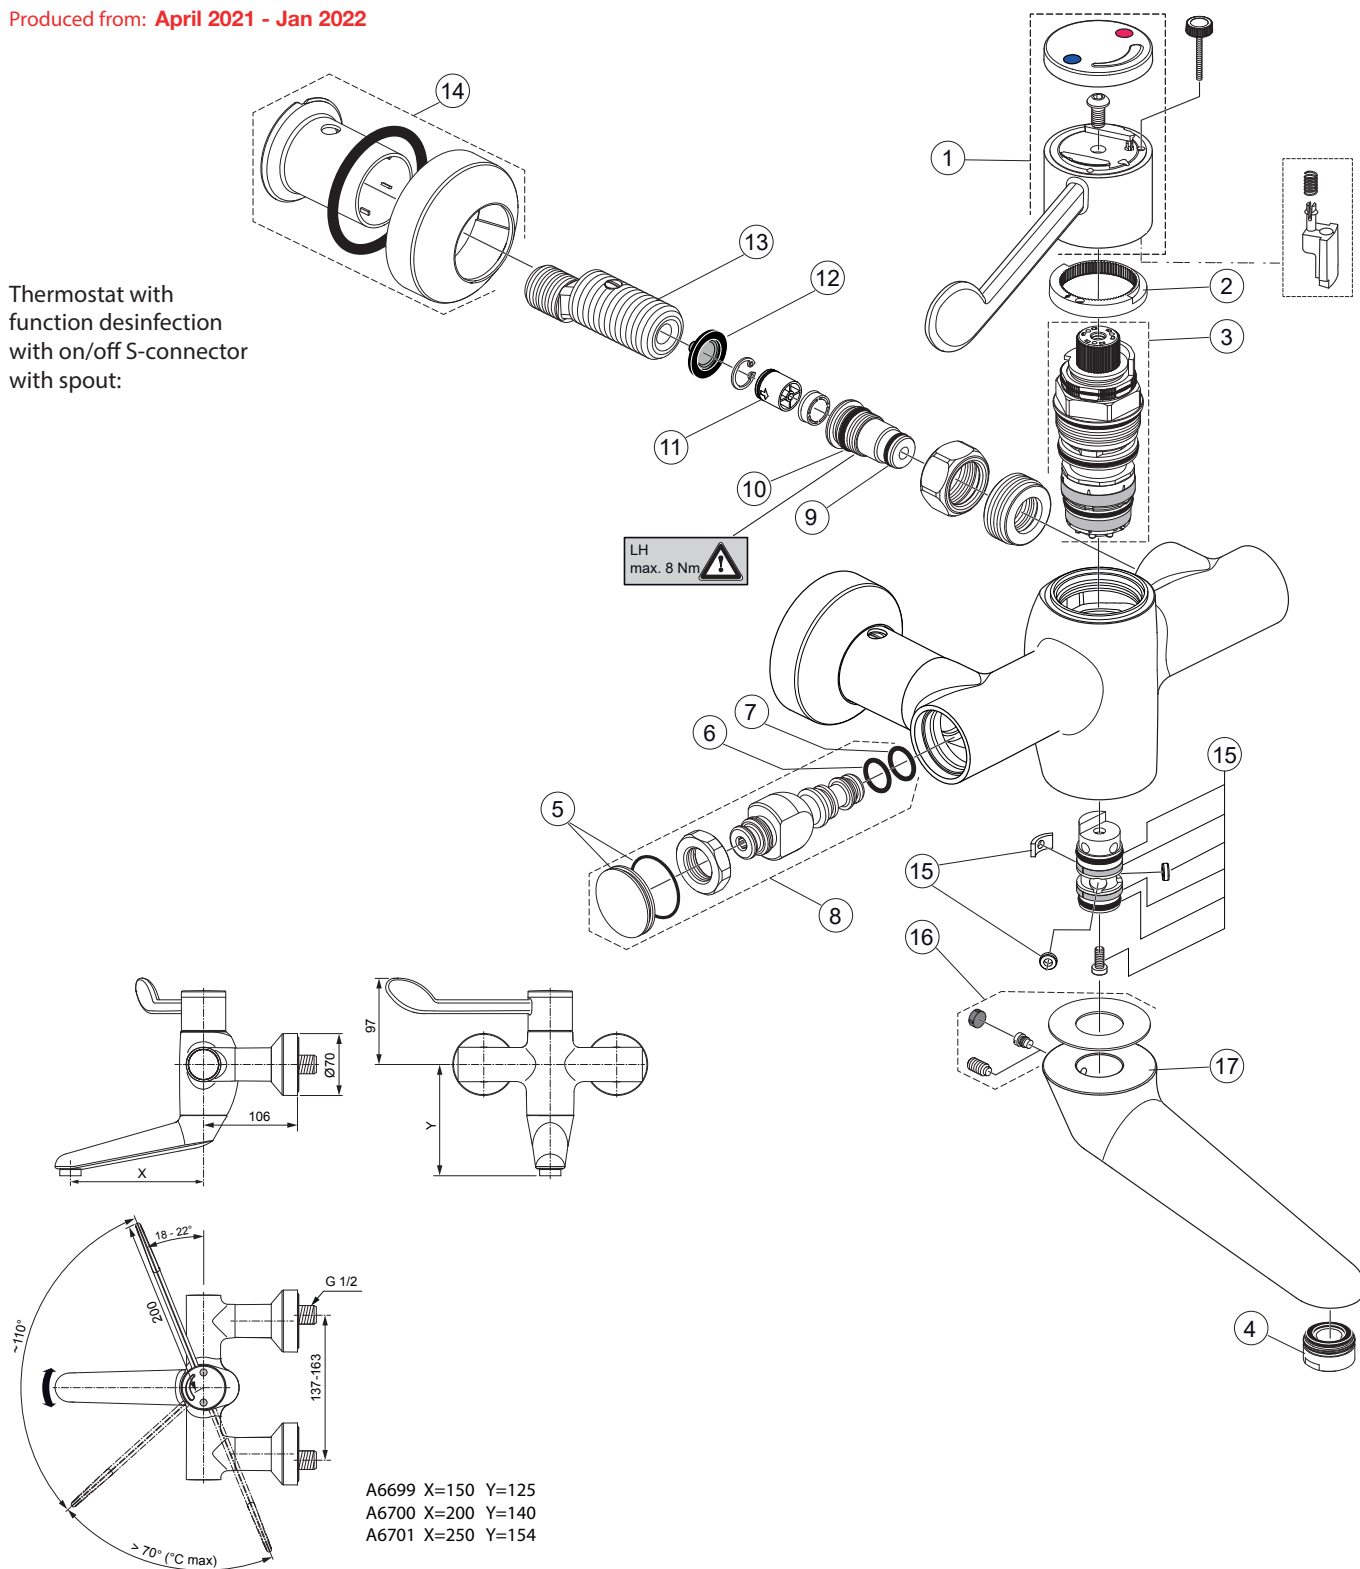

Ceraplus 2 A 6699 .. A 6700 .. A 6701 ..

Ideal Standard

Produced from: April 2021 - Jan 2022

Thermostat with function desinfection with on/off S-connector with spout:

A6699 X=150 Y=125
A6700 X=200 Y=140
A6701 X=250 Y=154

Pos.	Description	Part-Number	Qty.	Pos.	Description	Part-Number	Qty.
1	Handle cpl. w. Logo ISI	A 861 121 AA	1 Set	13	On/off S-connector	B 960 607 AT	1 pcs
2	Stopring	A 861 122 NU	1 pcs	14	Escutcheon cpl.	B 960 575 AA	2 Set
3	Sequential therm. cartridge	A 861 123 NU	1 pcs	15	Sealing set for nipple	B 960 574 NU	1 Set
4	Aerator M24x1 with key	A 963 702 AA*	1 Set	16	Fixation kit for Spout	B 960 573 NU	1 Set
5	Cap w. o - ring Ø 30 x 2	A 861 124 AA	1 Set	17	Spout 150mm	B 960 679 AA	1 pcs
6	O - ring Ø 13 x 2	A 861 101 NU	2 pcs		Spout 200mm	B 960 680 AA	1 pcs
7	O - ring Ø 11 x 2	A 960 942 NU	2 pcs		Spout 250mm	B 960 681 AA	1 pcs
8	Side sleeve cpl.	A 861 125 AA	1 Set	* Universal-Set (not all parts needed)			
9	O - Ring Ø 12,42 x 1,78	A 961 332 NU	2 pcs				
10	O - ring Ø 17 x 2	A 961 810 NU	2 pcs				
11	Non-return valve	F 960 942 NU	1 pcs				
12	Strainer (screen)	A 962 595 NU	2 pcs				

Ceraplus 2