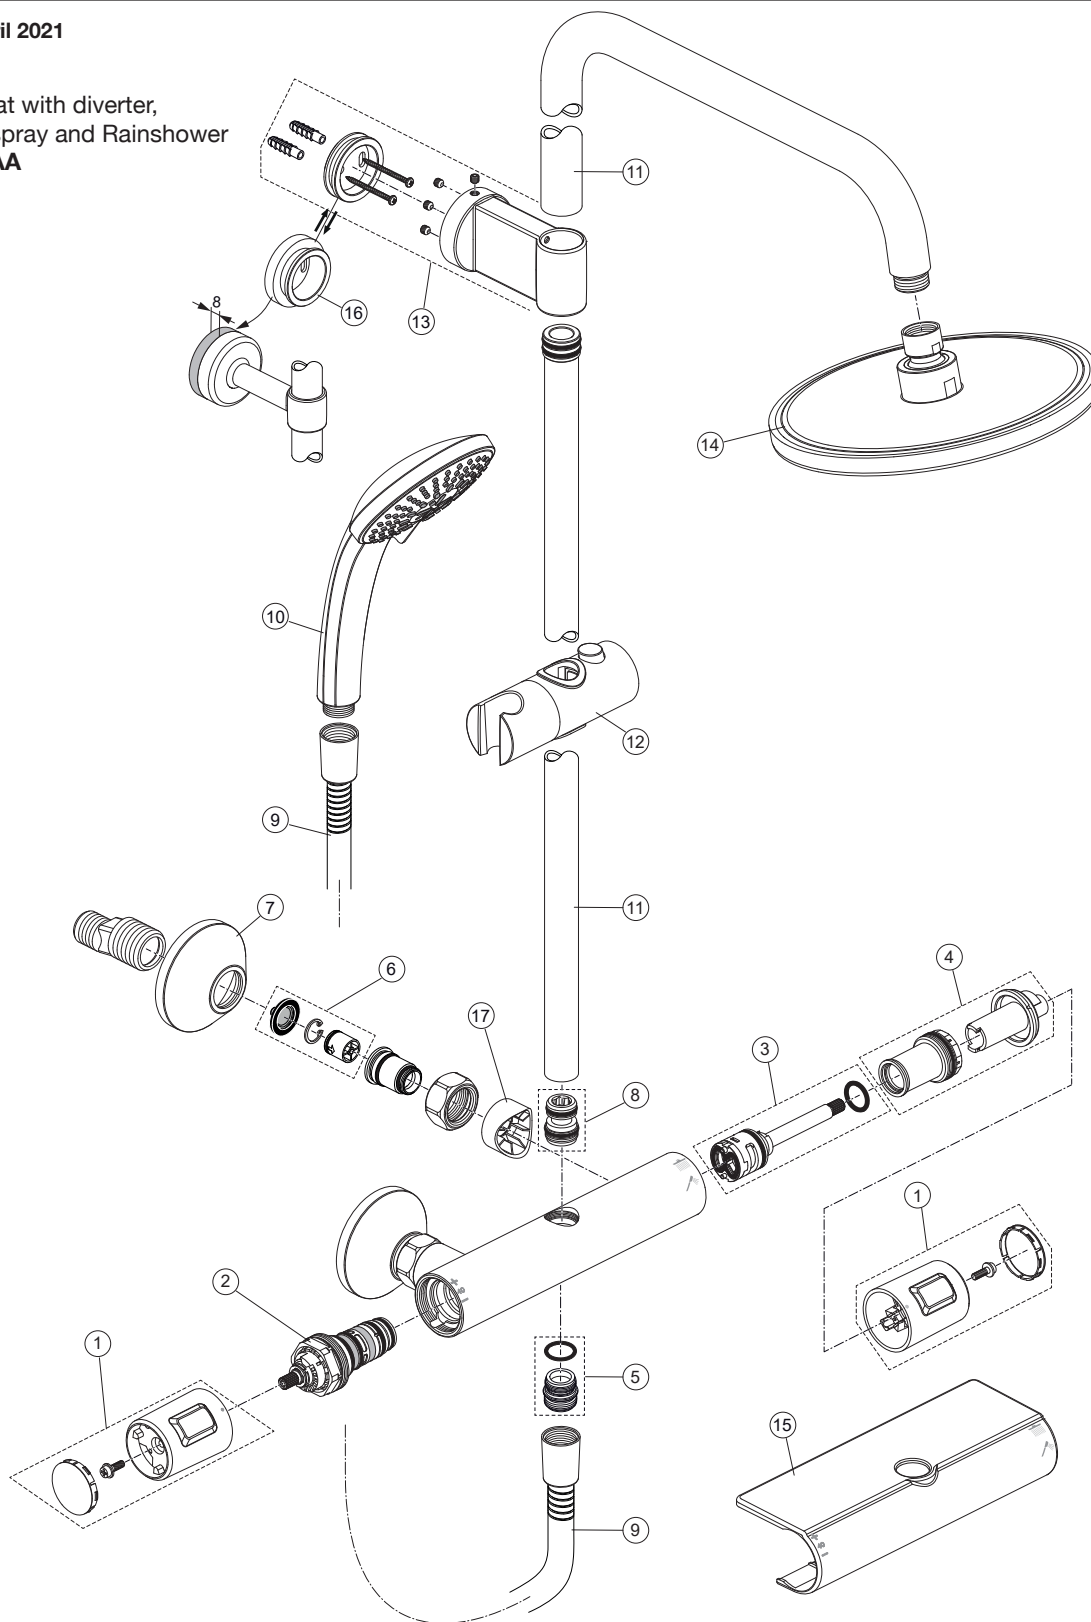

Ceratherm T25 A7701 ..

Ideal Standard

Produced from: April 2021

Shower Thermostat with diverter,
shower bar, handspray and Rainshower
chrome **A7701AA**

Pos.	Description	Part-Number	Qty.	Pos.	Description	Part-Number	Qty.
1	Handle cpl.	A 861 370 AA	1 Set	11	Telescope Shower bar	A 861 538 AA	1 pcs
2	Thermostatic Cartridge cpl.	A 861 371 NU	1 pcs	12	Slider & holder f. handshr.	B 960 976 AA	1 Set
3	Stop valve with diverter	A 861 375 NU	1 Set	13	Wall fixation complete	A 861 539 AA	1 pcs
4	Thread ring + stopring cpl.	A 861 376 NU	1 Set	14	Headshower Ø200	A 861 378 AA	1 pcs
5	Nipple G1/2 outside cpl.	A 861 374 NU	1 Set	15	Warp over shelf	A 861 383 AA	1 pcs
6	Non-return valve	A 861 372 NU	1 Set	16	Fixing plate extension 8mm	A 861 508 AA	1 pcs
7	Escutcheon	A 960 914 AA	1 pcs	17	Escutcheon Ø32	A 861 816 AA	2 pcs
8	Connection nipple cpl.	A 861 385 NU	1 Set				
9	Shower hose 1500 mm	A 3330 AA	1 pcs				
10	Handspray Ø100-3F-8l/min	B 9403 AA	1 pcs				