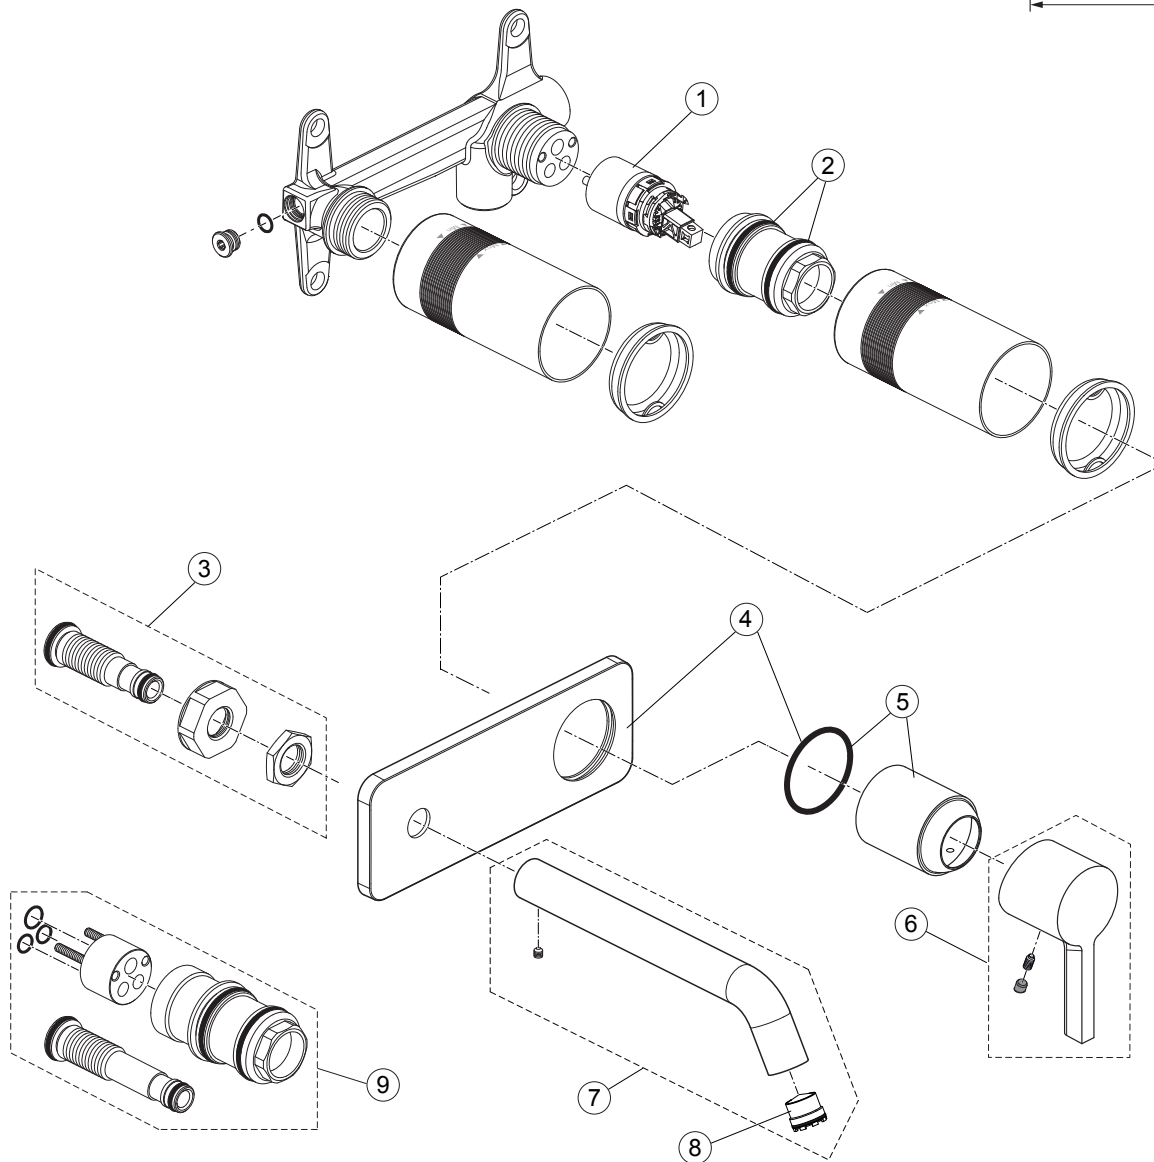

Joy

A7380.. A7381..

Ideal Standard

Produced since: **Nov. 2019**

Pre-installation kit 1

A1313NU

Spout lenght 180 mm

A7380..

Spout lenght 220 mm

A7381..

Replace XX with the appropriate finish code

Chrome = AA Silver Storm = GN Gold = A2 Magnetic Grey = A5

Example spare part order:

A 861 430 AA in Chrome

Pos.	Description	Part-Number	Qty.	Pos.	Description	Part-Number	Qty.
1	Cartridge Ø28 + O - ring	A 861 397 NU*	1 Set				
2	O - Ring Ø 32 x 2	A 961 793 NU	2 pcs				
3	Connector nipple cpl.	A 861 422 NU	1 Set				
4	Escutcheon with O-ring	A 861 430 XX	1 Set				
5	Cover cap with O-ring	A 861 424 XX	1 Set				
6	Lever cpl.	A 861 429 XX	1 Set				
7	Spout cpl. 180mm	A 861 431 XX	1 Set				
	Spout cpl. 220mm	A 861 432 XX	1 Set				
8	Aerator M16,5x1 - 5ltr/min	A 962 708 NU	1 pcs				
9	Extension kit 20mm longer	A 861 428 NU	1 Set				

**Universal set (not all parts needed)*