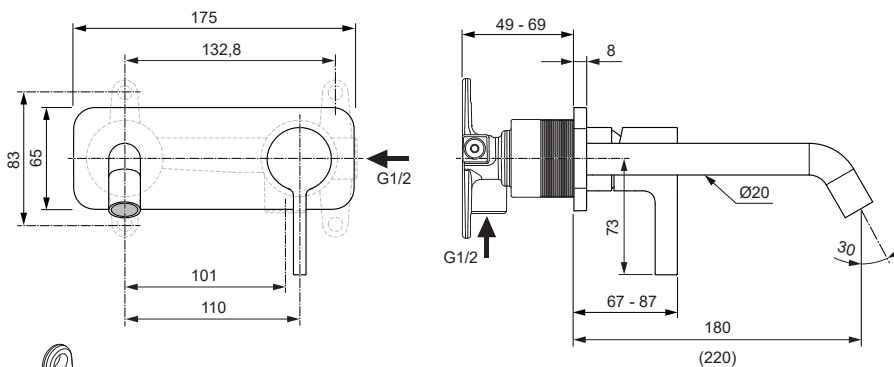

Joy

A7380.. A7381..

Ideal Standard

Produced since: **Nov. 2019**

Pre-installation kit 1

A1313NU

Spout lenght 180 mm

A7380..

Spout lenght 220 mm

A7381..

Replace XX with the appropriate finish code

Chrome = AA Silver Storm = GN Gold = A2 Magnetic Grey = A5

Example spare part order:

A 861 430 AA in Chrome

Pos.	Description	Part-Number	Qty.	Pos.	Description	Part-Number	Qty.
1	Cartridge Ø28 + O - ring	A 861 397 NU*	1 Set				
2	O - Ring Ø 32 x 2	A 961 793 NU	2 pcs				
3	Connector nipple cpl.	A 861 422 NU	1 Set				
4	Escutcheon with O-ring	A 861 430 XX	1 Set				
5	Cover cap with O-ring	A 861 424 XX	1 Set				
6	Lever cpl.	A 861 429 XX	1 Set				
7	Spout cpl. 180mm	A 861 431 XX	1 Set				
	Spout cpl. 220mm	A 861 432 XX	1 Set				
8	Aerator M16,5x1 - 5ltr/min	A 962 708 NU	1 pcs				
9	Extension kit 20mm longer	A 861 428 NU	1 Set				