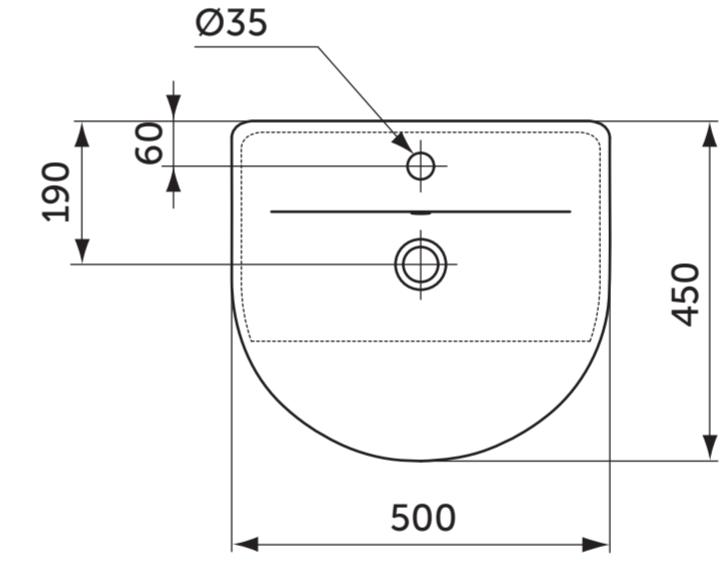

C.AIR 50cm SEMI-COUNTERTOP

351

FOLD LINE

FOLD LINE

EEEV45167

Ideal Standard

C.AIR
50cm Semi-Countertop
E0358; E1389
01/21

455