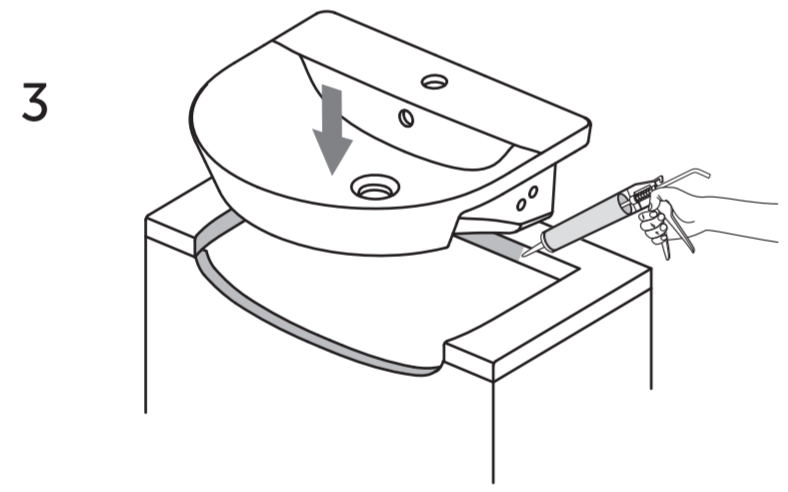

C.AIR 50cm SEMI-COUNTERTOP

351

FOLD LINE

FOLD LINE

EEEV45167

Ideal Standard

C.AIR
50cm Semi-Countertop
E0358; E1389
01/21

455