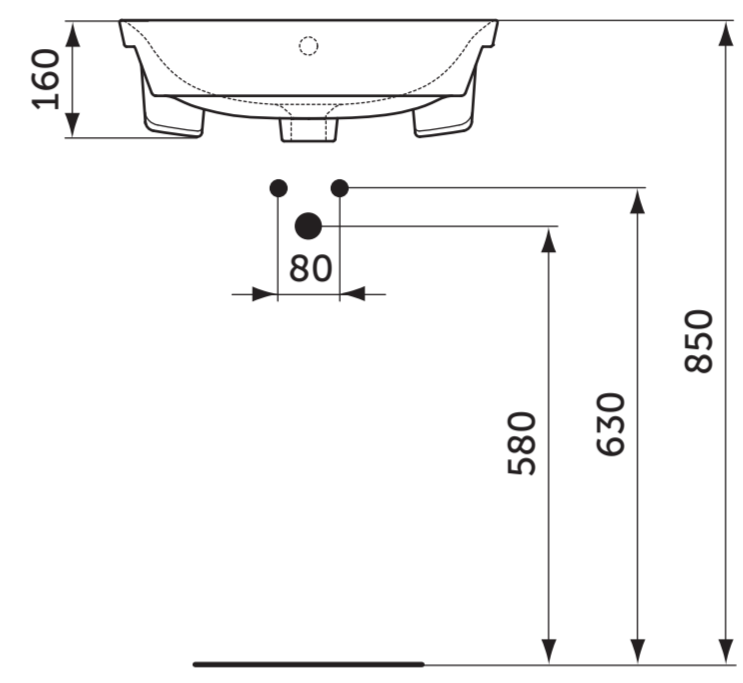

C.AIR 50cm SEMI-COUNTERTOP

351

FOLD LINE

FOLD LINE

EEEV45167

Ideal Standard

C.AIR
50cm Semi-Countertop
E0358; E1389
01/21

455