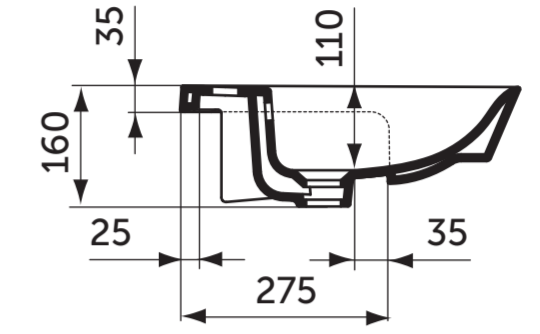

C.AIR 50cm SEMI-COUNTERTOP

351

FOLD LINE

FOLD LINE

EEEV45167

Ideal Standard

C.AIR
50cm Semi-Countertop
E0358; E1389
01/21

455