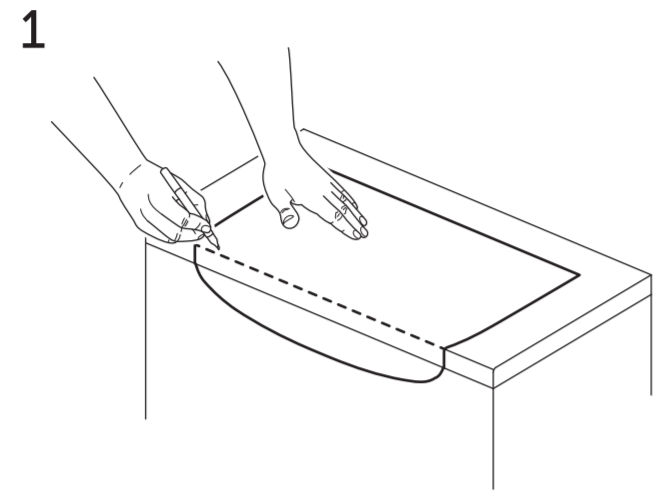

C.AIR 50cm SEMI-COUNTERTOP

351

FOLD LINE

FOLD LINE

EEEV45167

Ideal Standard

C.AIR
50cm Semi-Countertop
E0358; E1389
01/21

455