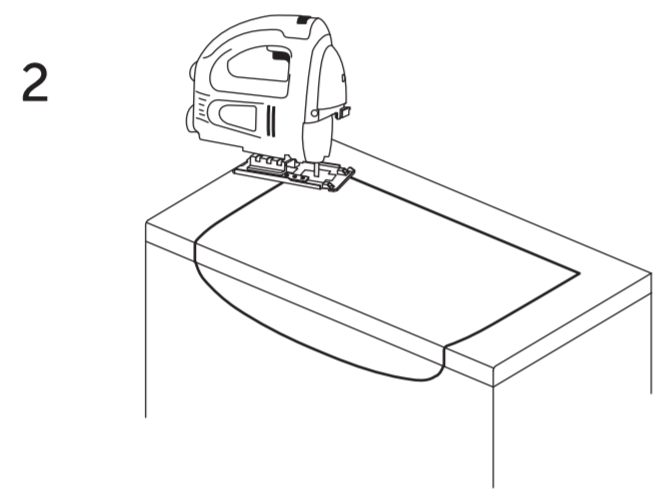

C.AIR 50cm SEMI-COUNTERTOP

351

FOLD LINE

FOLD LINE

EEEV45167

Ideal Standard

C.AIR
50cm Semi-Countertop
E0358; E1389
01/21

455