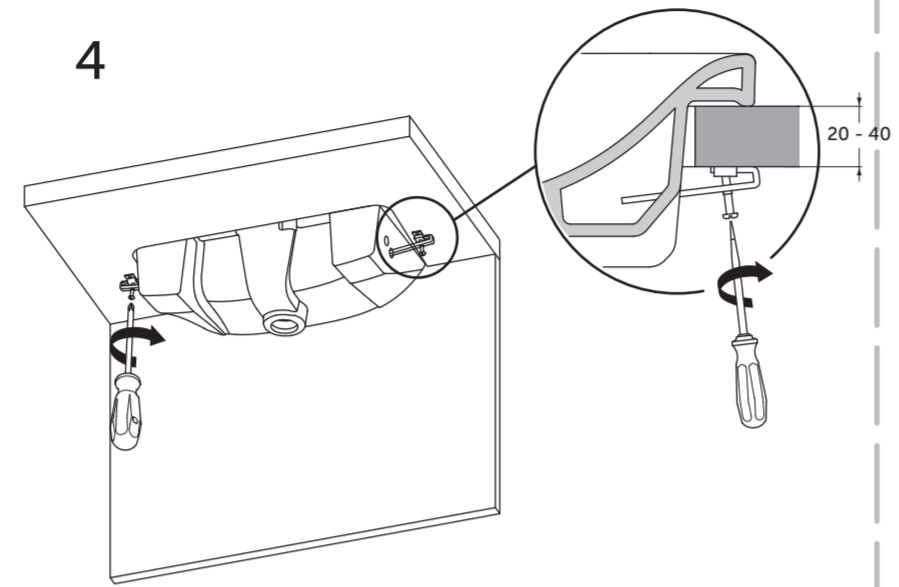

C.AIR 50cm SEMI-COUNTERTOP

351

FOLD LINE

FOLD LINE

EEEV45167

Ideal Standard

C.AIR
50cm Semi-Countertop
E0358; E1389
01/21

455