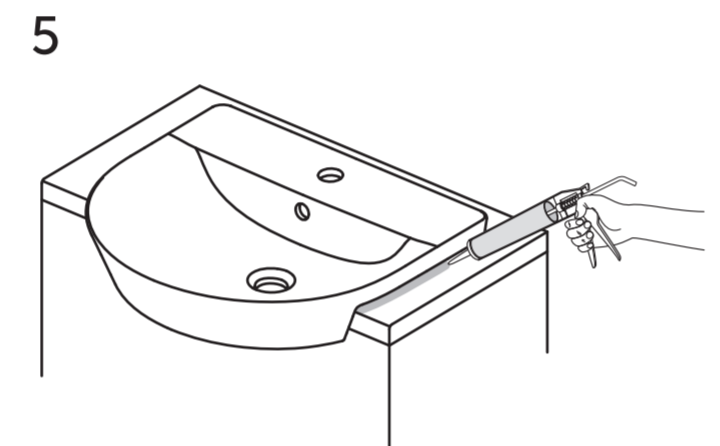

C.AIR 50cm SEMI-COUNTERTOP

351

FOLD LINE

FOLD LINE

EEEV45167

Ideal Standard

C.AIR
50cm Semi-Countertop
E0358; E1389
01/21

455