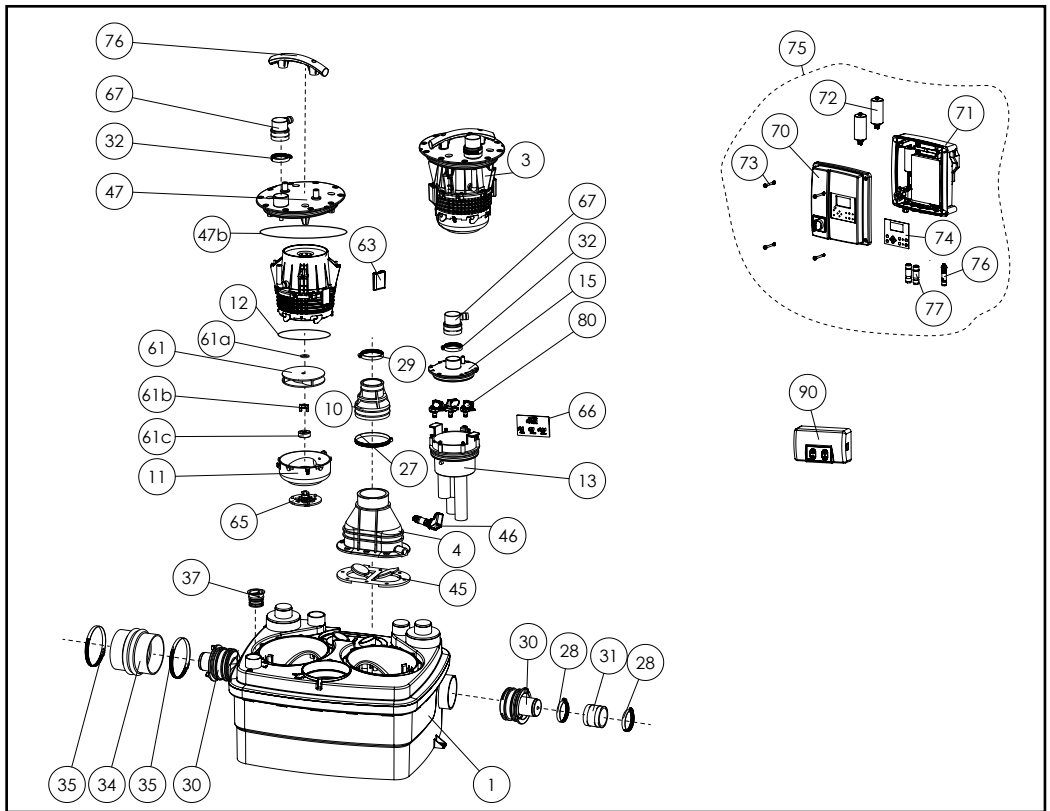

5

Ø 100/110mm Ext

6

Ø 50mm Ext

7

8

9

10

MAINTENANCE

1

2

1

2

3

H (m)

**Sanicubic 2 Pro Smart
EN12050-1**