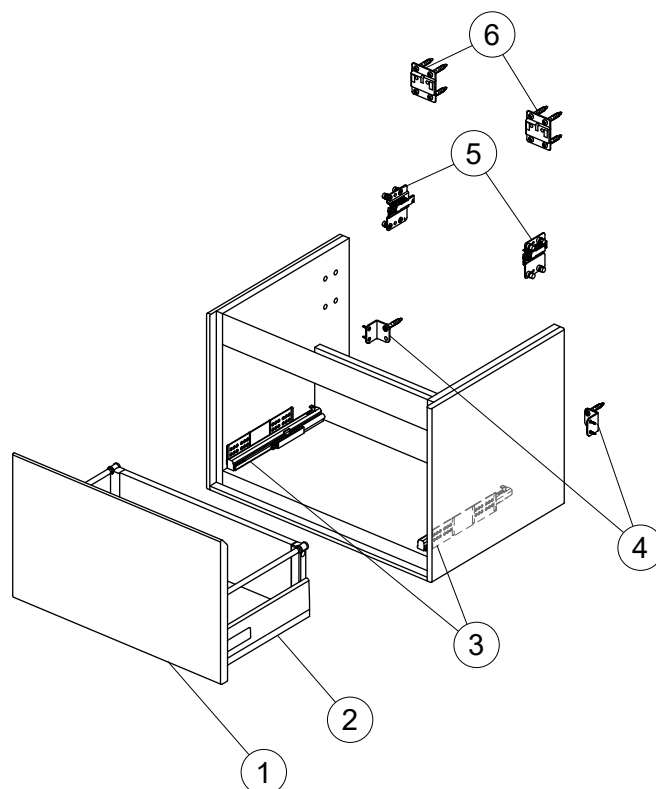

Item	Description	Colour/Finish		Code No.	Quantity
		Outside Finish	Accent Finish		
1	Drawer front panel 58	B2 - Glossy White KN - Glossy White EQ - Glossy Light Grey PS - Wood Light Grey UK - Wood Light Brown VY - Matt Dark Brown	Matt White Matt Light Grey Matt White Matt White Matt Light Brown Matt White	EF682B2 EF682B2 EF682EQ EF682PS EF682UK EF682VY	1
2	Drawer structure 58 Matt White			EF68367	1
3	Runner 270 KIT Blum			RV07667	Pair
4	Safety KIT (Brackets, screws & plugs)			TV38767	12
5	Hanging brackets KIT 1			RV08267	Pair
6	Wall fixation KIT 1			RV08167	12

Item	Description	Colour/Finish		Code No.	Quantity
		Outside Finish	Accent Finish		
1	Drawer front panel 58	B2 - Glossy White KN - Glossy White EQ - Glossy Light Gray PS - Wood Light Gray UK - Wood Light Brown VY - Matt Dark Brown	Matt White Matt Light Gray Matt White Matt White Matt Light Brown Matt White	EF576B2 EF576B2 EF576EQ EF576PS EF576UK EF576VY	1
2	Upper drawer structure 58 Matt White			EF57767	1
3	Runner 260 KIT			EF53767	Pair
4	Safety KIT (Brackets, screws & plugs)			EF53967	10
5	Hanging brackets KIT BU			EF54167	Pair
6	Wall fixation KIT BU			EF54267	18