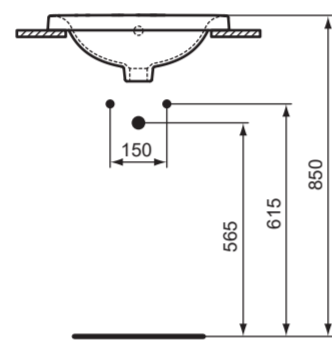

Ideal Standard

CONNECT 48cm ROUND COUNTERTOP BASIN

450

450

Connect
48cm Countertop
E5042 / EEEV38767