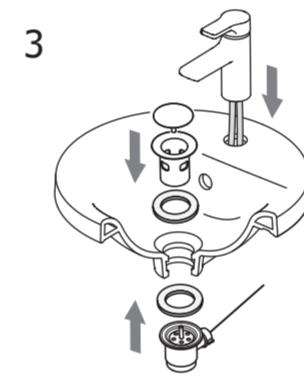

Ideal Standard

CONNECT 48cm ROUND COUNTERTOP BASIN

450

450

Connect
48cm Countertop
E5042 / EEEV38767