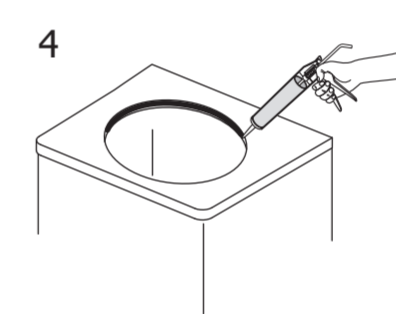

Ideal Standard

CONNECT 48cm ROUND COUNTERTOP BASIN

450

450

Connect
48cm Countertop
E5042 / EEEV38767