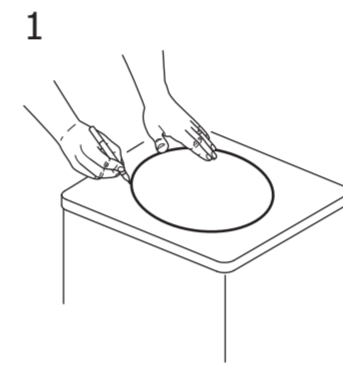

Ideal Standard

CONNECT 48cm ROUND COUNTERTOP BASIN

450

450

Connect
48cm Countertop
E5042 / EEEV38767