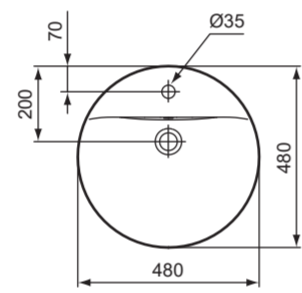

Ideal Standard

CONNECT 48cm ROUND COUNTERTOP BASIN

450

450

Connect
48cm Countertop
E5042 / EEEV38767