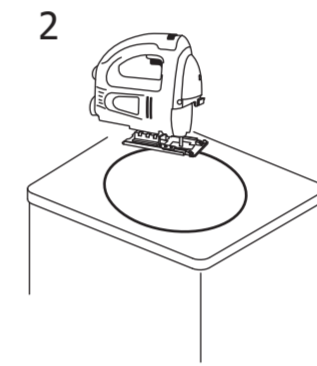

Ideal Standard

CONNECT 48cm ROUND COUNTERTOP BASIN

450

450

Connect
48cm Countertop
E5042 / EEEV38767