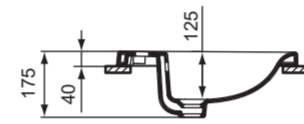

Ideal Standard

CONNECT 48cm ROUND COUNTERTOP BASIN

450

450

Connect
48cm Countertop
E5042 / EEEV38767