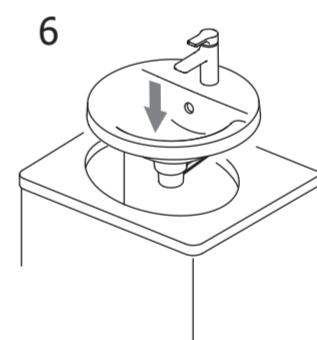

Ideal Standard

CONNECT 48cm ROUND COUNTERTOP BASIN

450

450

Connect
48cm Countertop
E5042 / EEEV38767