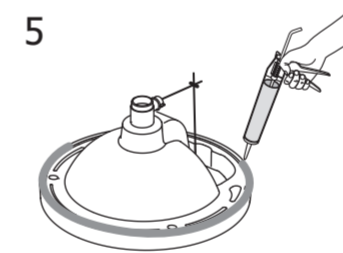

Ideal Standard

CONNECT 48cm ROUND COUNTERTOP BASIN

450

450

Connect
48cm Countertop
E5042 / EEEV38767