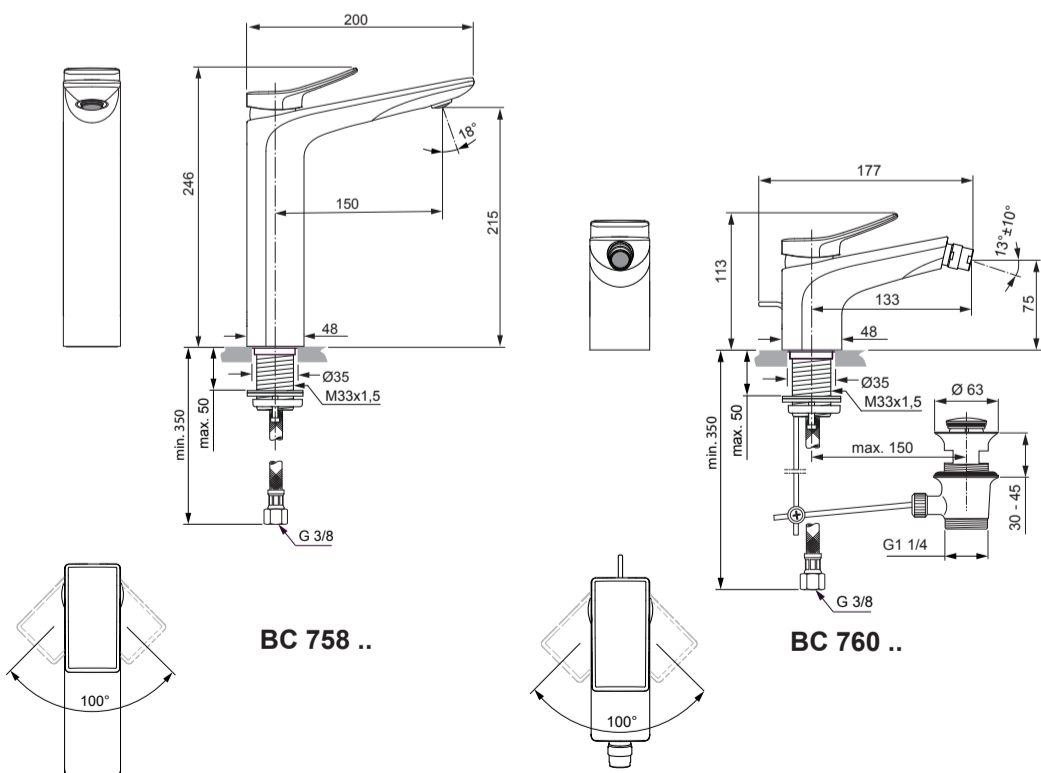

Ideal Standard International NV
Corporate Village - Gent Building
Da Vincilaan 2
1935 Zaventem
Belgium

www.idealstandardinternational.com