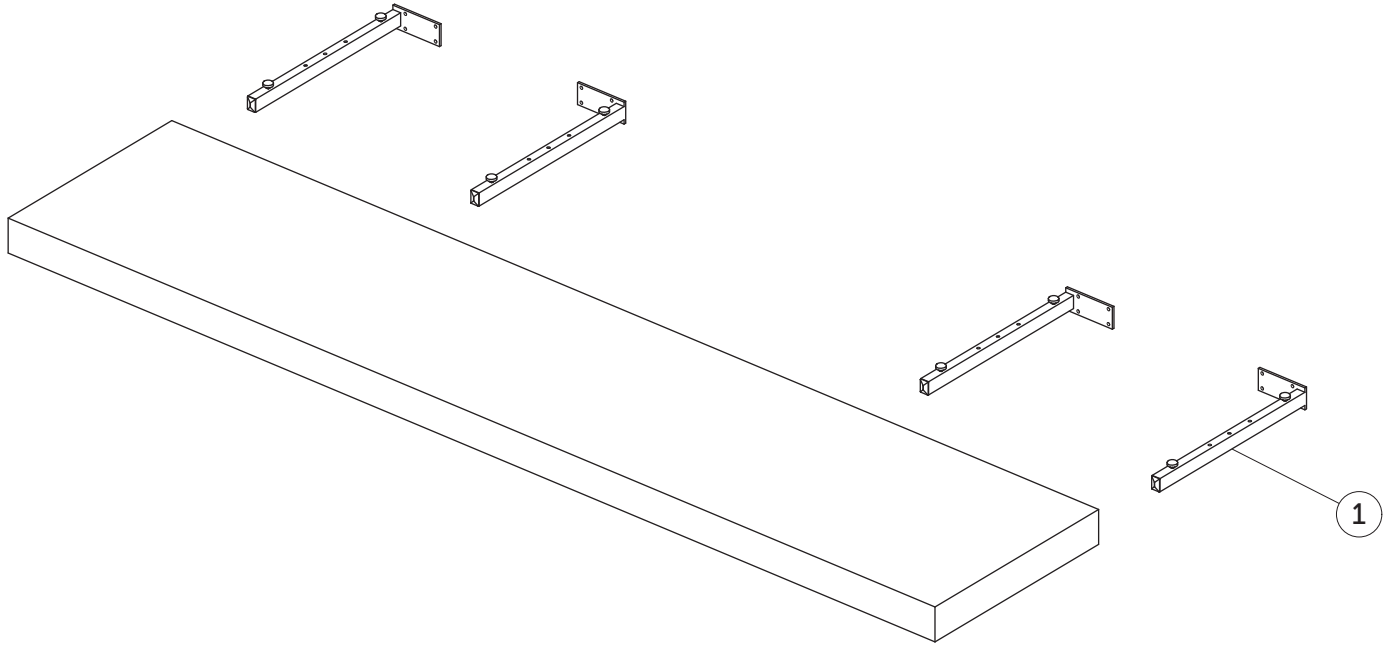

SPARE PARTS

Console 2400

Item	Description	Colour/Finish	Code No.	Quantity
1	Bracket for console reversible		U842867	1

Ideal Standard International NV
 Corporate Village – Gent Building
 Da Vincilaan 2
 B1935 – Zaventem
 Belgium