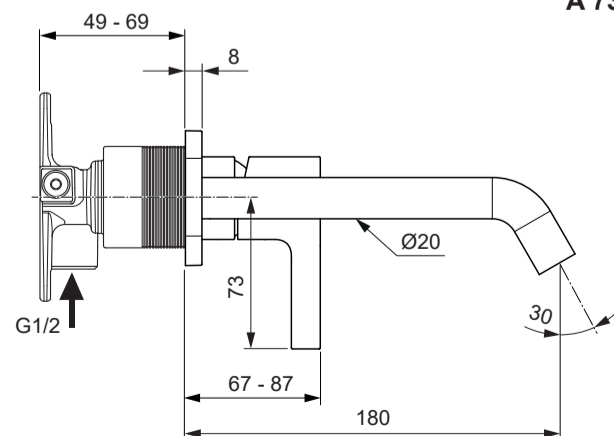

Ideal Standard

Joy

A 7380 .. A7381 ..

0222 / A 868 623

A 7381 ..

A 7380 ..

Ideal Standard International NV  
 Corporate Village - Gent Building  
 Da Vincilaan 2  
 1935 Zaventem  
 Belgium

www.idealstandardinternational.com