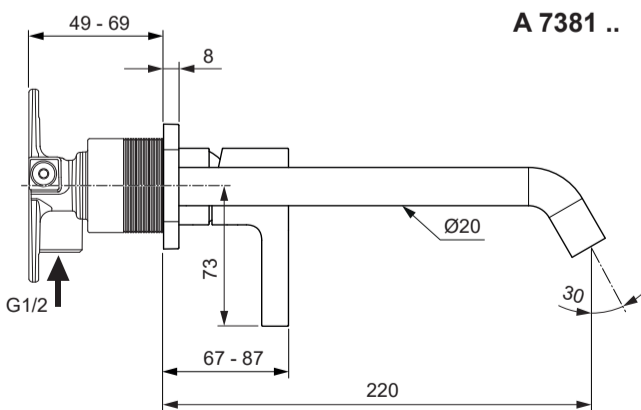

Ideal Standard

Joy

A 7380 .. A7381 ..

0222 / A 868 623

A 7381 ..

A 7380 ..

Ideal Standard International NV  
 Corporate Village - Gent Building  
 Da Vincilaan 2  
 1935 Zaventem  
 Belgium

www.idealstandardinternational.com