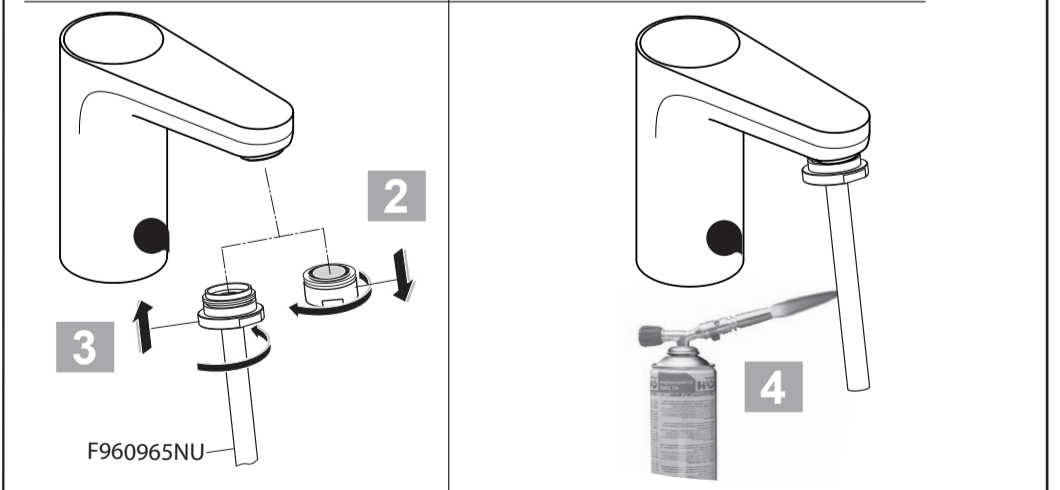

P	bar		MAX. 8		5		Q	(3 bar)
	T	°C		MAX. 80		65			l/min
						40			5