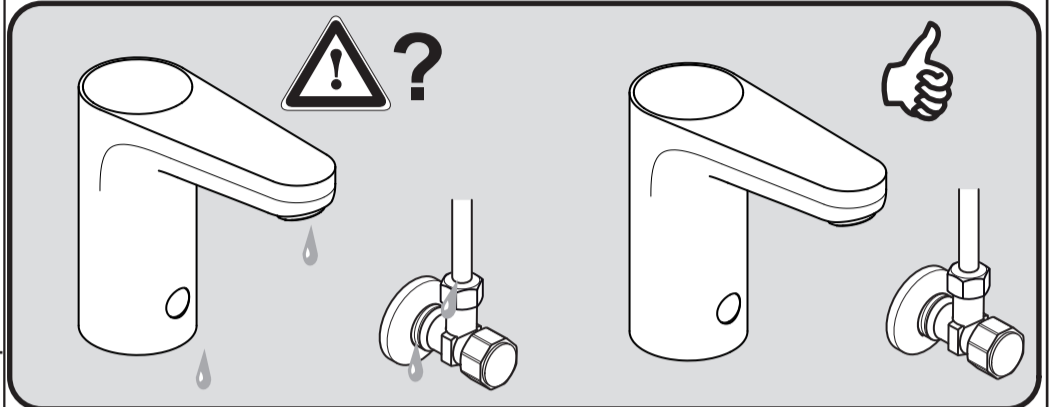

P	bar		MAX. 8		5		Q	(3 bar)
	T	°C		MAX. 80		65			l/min
						40			5