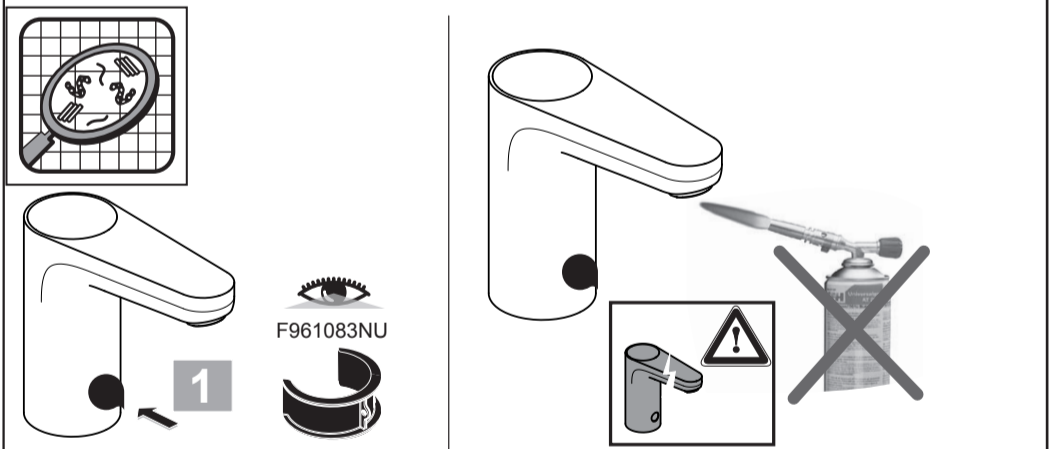

P	bar		MAX. 8		5		Q	(3 bar)
	T	°C		MAX. 80		65			l/min
						40			5