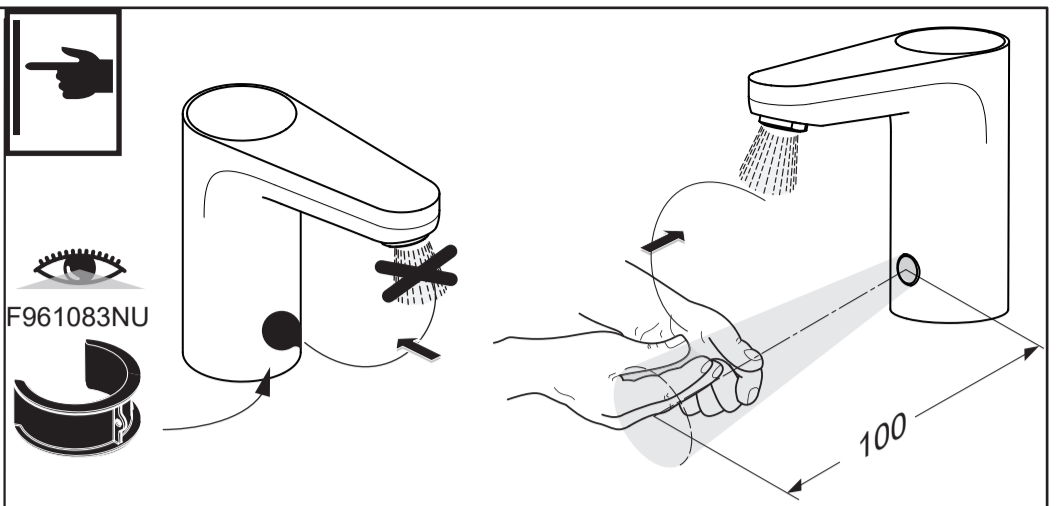

P	bar		MAX. 8		5		Q	(3 bar)
	T	°C		MAX. 80		65			l/min
						40			5