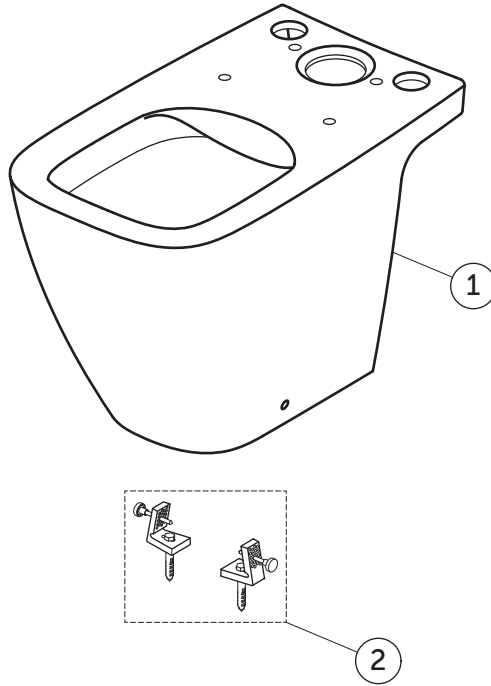

SPARE PARTS

Close Coupled Bowl
HO; RimLS+

T459601

I.LIFE S

Item	Description	Spare Code
1	CC BOWL HO RimLS+ WHT BXD	
2	FIXATION SET FOR HIDDEN MOUNTING	TT0257919

Ideal Standard International NV
Corporate Village – Gent Building
Da Vincilaan 2
B1935 – Zaventem
Belgium