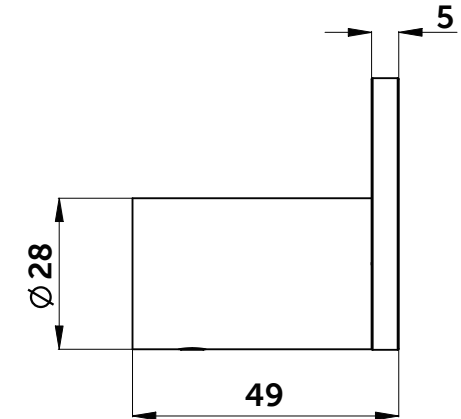

Ideal Standard

CONCA

T4507**

Ideal Standard International NV
Corporate Village - Gent Building
Da Vincilaan 2
1935 Zaventem
Belgium

www.idealstandardinternational.com