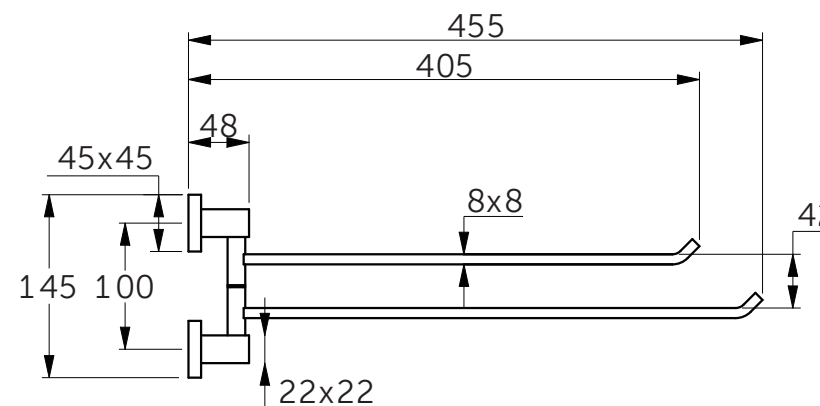

Position
 1=EW079NU

Ideal Standard

IOM SQUARE

E 2200 AA

0311 / MTAc E2200

Ideal Standard International NV
 Corporate Village - Gent Building
 Da Vincilaan 2
 1935 Zaventem
 Belgium

www.idealstandardinternational.com