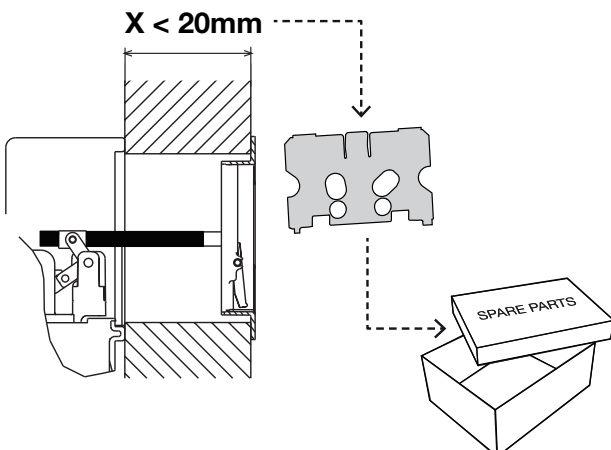

i

1.1

FRONT

1.2

TOP

TOP ACTUATION KIT
PROSYS 150

Cod. R017667

2

FRONT