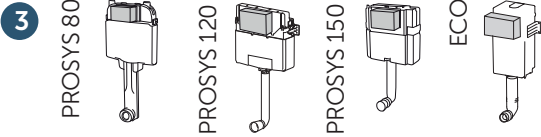

1.2

TOP

TOP ACTUATION KIT
PROSYS 150

Cod. R017667

2

FRONT

FRONT or TOP

FRONT