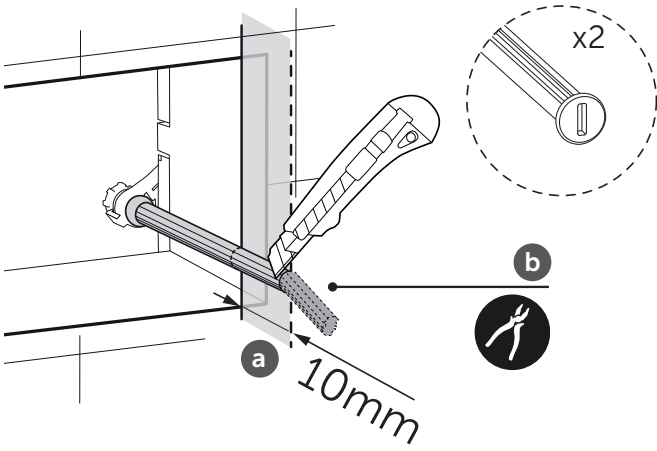

FRONT or TOP