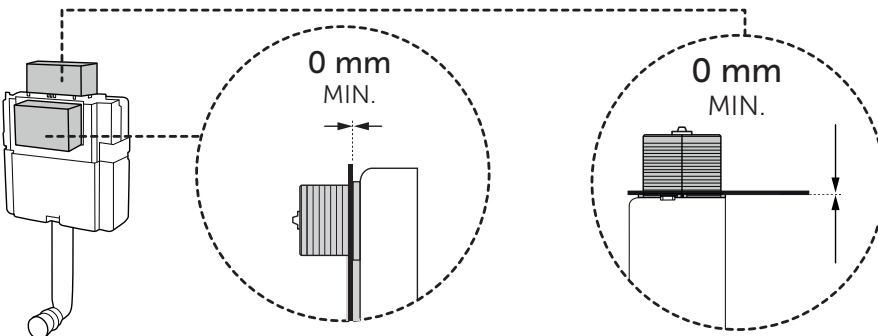

(dimensions in millimeters)

WC FRAME / PROSYS 80

WC FRAME / PROSYS 120

WC FRAME / PROSYS 150

ECO WC FRAME

i

1.1

FRONT