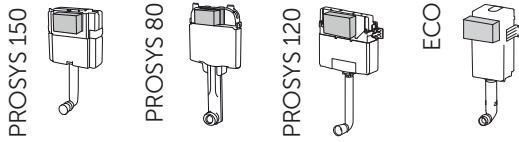

(dimensions in millimeters)

WC FRAME / PROSYS 80

WC FRAME / PROSYS 120

WC FRAME / PROSYS 150

ECO WC FRAME

i

1.1

FRONT