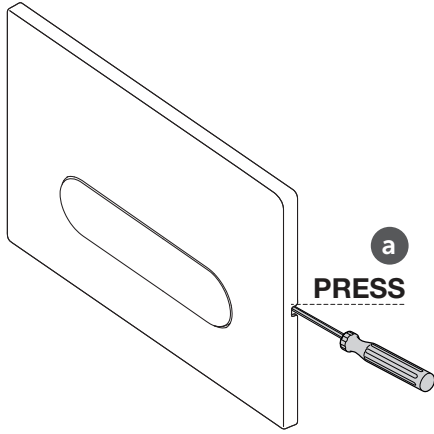

(dimensions in millimeters)

WC FRAME / PROSYS 80

WC FRAME / PROSYS 120

WC FRAME / PROSYS 150

ECO WC FRAME

i

1.1

FRONT