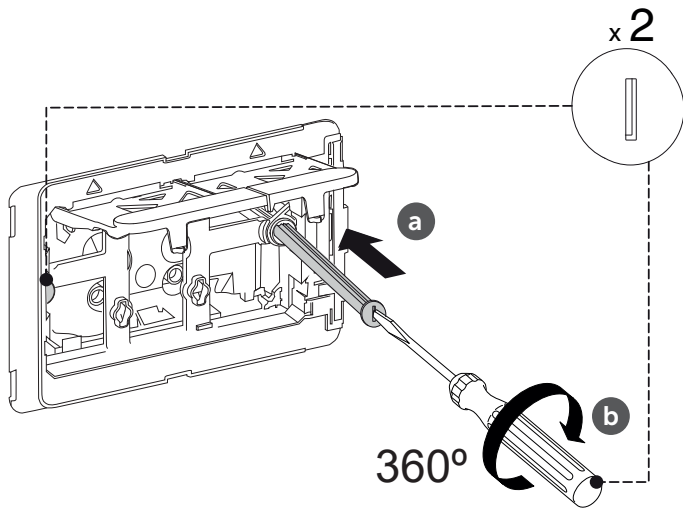

5

6

7

Ideal Standard International NV
Corporate Village – Gent Building
Da Vincilaan 2
B1935 – Zaventem
Belgium

BE +32 (0)2 325 66 33
BG +359 675 30362
DE +49 (0)228 521 580
EG +202 26969700
FR +33 (0)1 49 38 28 00
GB 0870 129 6085
GR +30 210 67 90 810
HR +38591 22 99 304

HU +36 30 6991 594
IT 800 652 290
ME +971 4 804 2400
NL +31 (077) 355 08 08
PL +48 71 7868 301/302
RO +40 21 3223 201/202
SI 00386 59 919040
TR +90 216 314 87 87

UA +359 675 30 468
AL/XK/BA +359 887 709 696
CZ/SK +420 417 592 179
DK/NO/SE +45 75 84 10 10
ES/PT +34 93 561 80 00
LV/LT/EE +371 673 57 792
RS/MK/ME +381 11 713 80 58
RU/MD +7 495 669 23 11