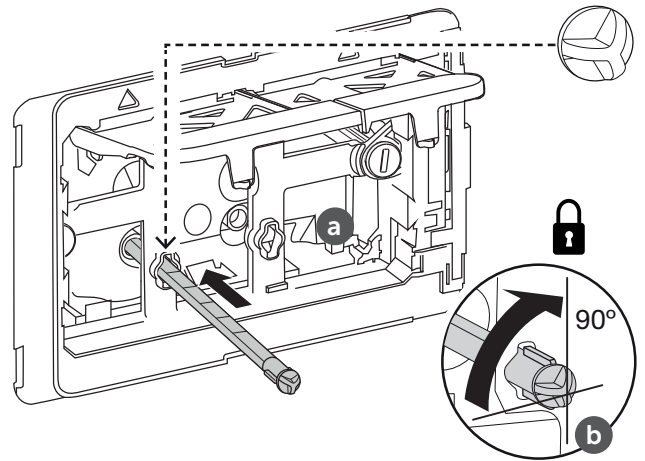

5

6

7

Ideal Standard International NV
Corporate Village – Gent Building
Da Vincilaan 2
B1935 – Zaventem
Belgium

BE +32 (0)2 325 66 33
BG +359 675 30362
DE +49 (0)228 521 580
EG +202 26969700
FR +33 (0)1 49 38 28 00
GB 0870 129 6085
GR +30 210 67 90 810
HR +38591 22 99 304

HU +36 30 6991 594
IT 800 652 290
ME +971 4 804 2400
NL +31 (077) 355 08 08
PL +48 71 7868 301/302
RO +40 21 3223 201/202
SI 00386 59 919040
TR +90 216 314 87 87

UA +359 675 30 468
AL/XK/BA +359 887 709 696
CZ/SK +420 417 592 179
DK/NO/SE +45 75 84 10 10
ES/PT +34 93 561 80 00
LV/LT/EE +371 673 57 792
RS/MK/ME +381 11 713 80 58
RU/MD +7 495 669 23 11