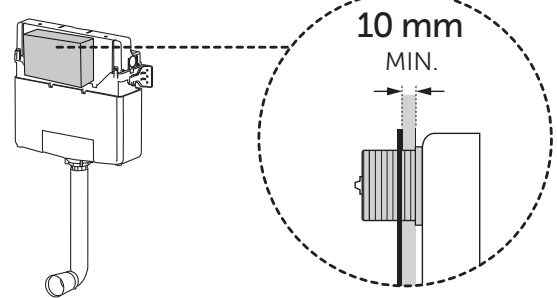

(dimensions in millimeters)

WC FRAME / PROSYS 80

WC FRAME / PROSYS 120

WC FRAME / PROSYS 150

ECO WC FRAME

i

1.1

FRONT