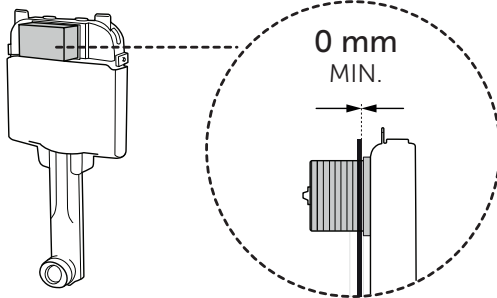

(dimensions in millimeters)

WC FRAME / PROSYS 80

WC FRAME / PROSYS 120

WC FRAME / PROSYS 150

ECO WC FRAME

i

1.1

FRONT