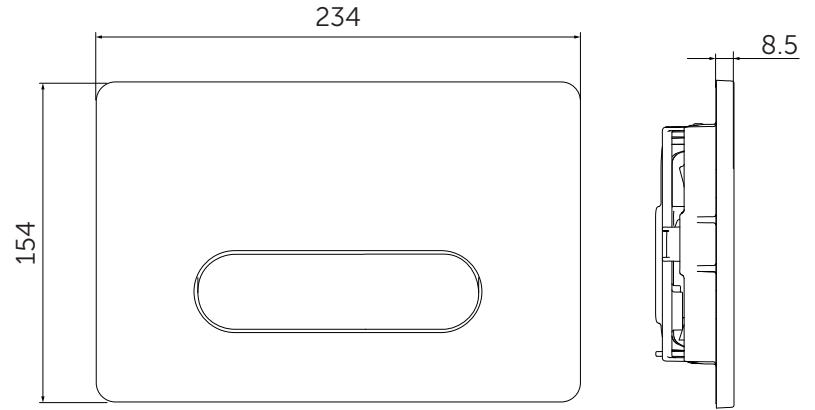

(dimensions in millimeters)

WC FRAME / PROSYS 80

WC FRAME / PROSYS 120

WC FRAME / PROSYS 150

ECO WC FRAME

i

1.1

FRONT