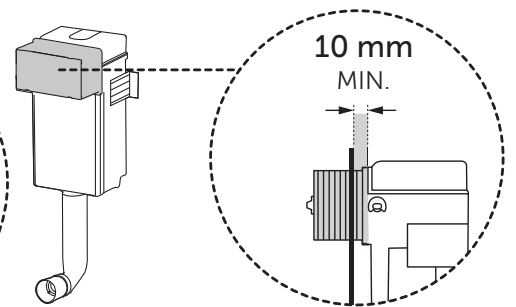

(dimensions in millimeters)

WC FRAME / PROSYS 80

WC FRAME / PROSYS 120

WC FRAME / PROSYS 150

ECO WC FRAME

i

1.1

FRONT