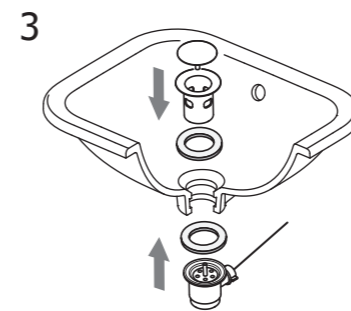

Ideal Standard

CONNECT 42cm RECTANGULAR COUNTERTOP BASIN

Connect  
42cm Countertop  
E5055  
ver. 3.0 09/23

328

384