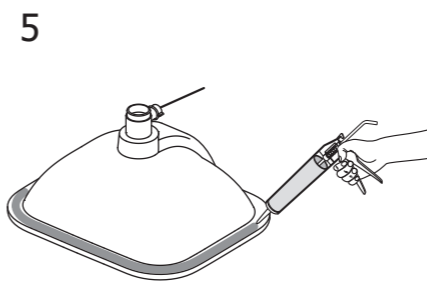

Ideal Standard

CONNECT 42cm RECTANGULAR COUNTERTOP BASIN

Connect  
42cm Countertop  
E5055  
ver. 3.0 09/23

328

384