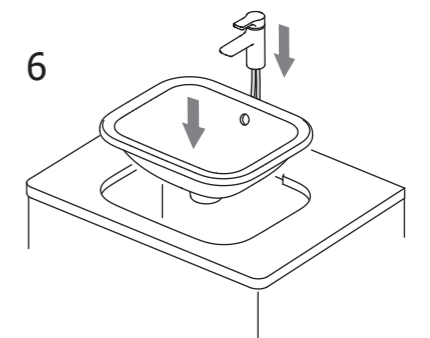

Ideal Standard

CONNECT 42cm RECTANGULAR COUNTERTOP BASIN

Connect  
42cm Countertop  
E5055  
ver. 3.0 09/23

328

384