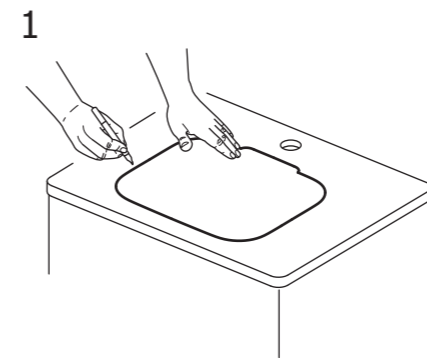

Ideal Standard

CONNECT 42cm RECTANGULAR COUNTERTOP BASIN

Connect  
42cm Countertop  
E5055  
ver. 3.0 09/23

328

384