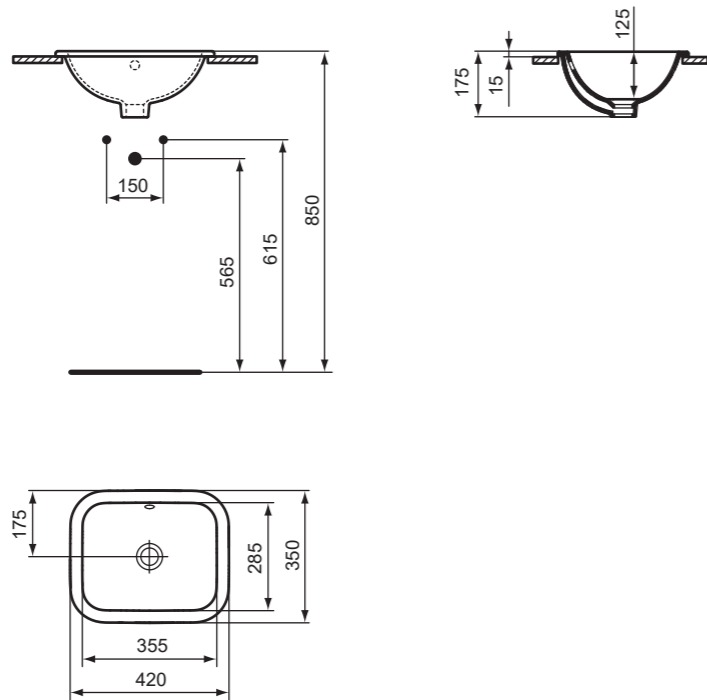

Ideal Standard

CONNECT 42cm RECTANGULAR COUNTERTOP BASIN

Connect  
42cm Countertop  
E5055  
ver. 3.0 09/23

328

384