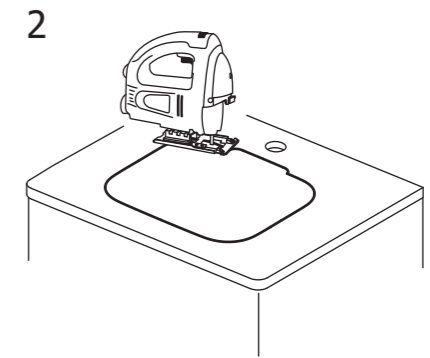

Ideal Standard

CONNECT 42cm RECTANGULAR COUNTERTOP BASIN

Connect  
42cm Countertop  
E5055  
ver. 3.0 09/23

328

384