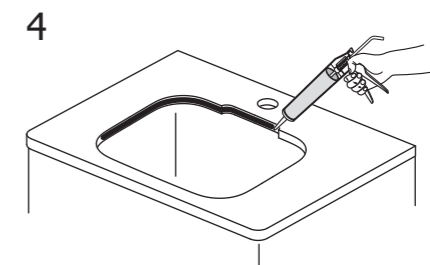

Ideal Standard

CONNECT 42cm RECTANGULAR COUNTERTOP BASIN

Connect  
42cm Countertop  
E5055  
ver. 3.0 09/23

328

384