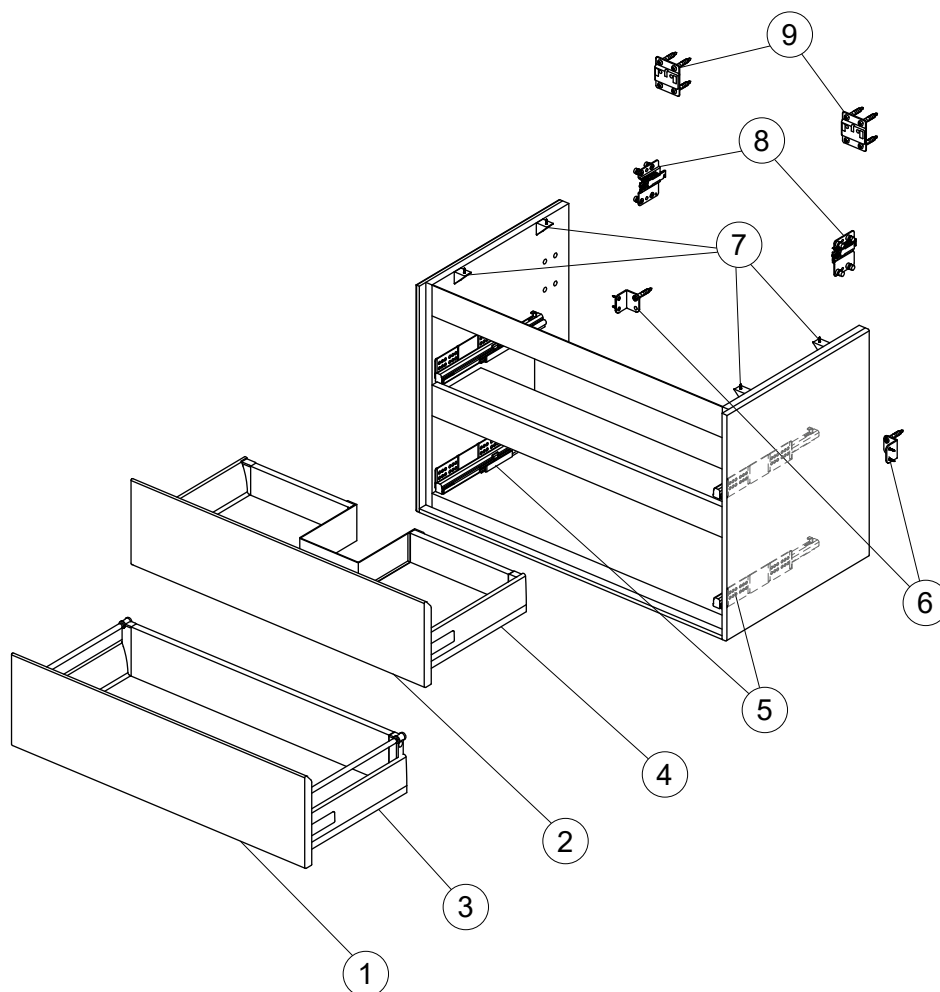

Item	Description	Colour/Finish		Code No.	Quantity
		Outside Finish	Accent Finish		
1	Lower drawer front panel 80	B2 - Glossy White	Matt White	EF656B2	1
		KN - Glossy White	Matt Light Grey	EF656B2	
		EQ - Glossy Light Grey	Matt White	EF656EQ	
		PS - Wood Light Grey	Matt White	EF656PS	
		UK - Wood Light Brown	Matt Light Brown	EF656UK	
		VY - Matt Dark Brown	Matt White	EF656VY	
2	Upper drawer front panel 80	B2 - Glossy White	Matt White	EF655B2	1
		KN - Glossy White	Matt Light Grey	EF655B2	
		EQ - Glossy Light Grey	Matt White	EF655EQ	
		PS - Wood Light Grey	Matt White	EF655PS	
		UK - Wood Light Brown	Matt Light Brown	EF655UK	
		VY - Matt Dark Brown	Matt White	EF655VY	
3	Lower drawer structure 80 Matt White			EF65867	1
4	Upper drawer structure 80 Matt White			EF65767	1
5	Runner 300 KIT			RV07467	Pair
6	Safety KIT (Brackets, screws, plugs)			TV38767	12
7	TOP brackets KIT (Brackets & screws)			TV38367	12
8	Hanging brackets KIT 1			RV08267	Pair
9	Wall fixation KIT 1			RV08167	12

Item	Description	Colour/Finish		Code No.	Quantity
		Outside Finish	Accent Finish		
1	Lower drawer front panel 80	B2 - Glossy White KN - Glossy White EQ - Glossy Light Gray PS - Wood Light Gray UK - Wood Light Brown VY - Matt Dark Brown	Matt White Matt Light Gray Matt White Matt White Matt Light Brown Matt White	EF550B2 EF550B2 EF550EQ EF550PS EF550UK EF550VY	1
2	Upper drawer front panel 80	B2 - Glossy White KN - Glossy White EQ - Glossy Light Gray PS - Wood Light Gray UK - Wood Light Brown VY - Matt Dark Brown	Matt White Matt Light Gray Matt White Matt White Matt Light Brown Matt White	EF549B2 EF549B2 EF549EQ EF549PS EF549UK EF549VY	1
3	Lower drawer structure 80 Matt White			EF55267	1
4	Upper drawer structure 80 Matt White			EF55167	1
5	Runner 300 KIT			EF53867	Pair
6	Safety KIT (Brackets, screws, plugs)			EF53967	10
7	TOP brackets KIT (Brackets & screws)			EF54067	17
8	Hanging brackets KIT BU			EF54167	Pair
9	Wall fixation KIT BU			EF54267	18