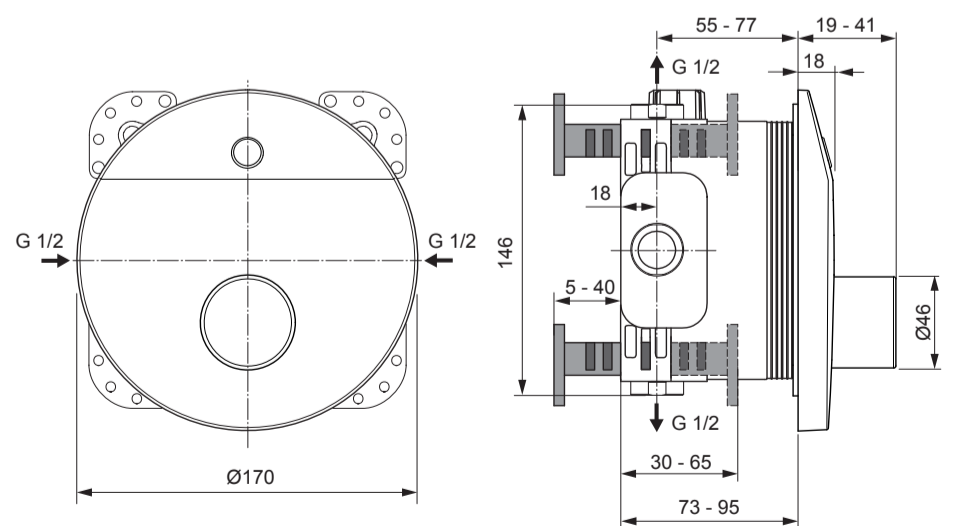

Ideal Standard International NV
Corporate Village – Gent Building
Da Vincilaan 2
1935 Zaventem
Belgium

<https://www.idealstandard.com>