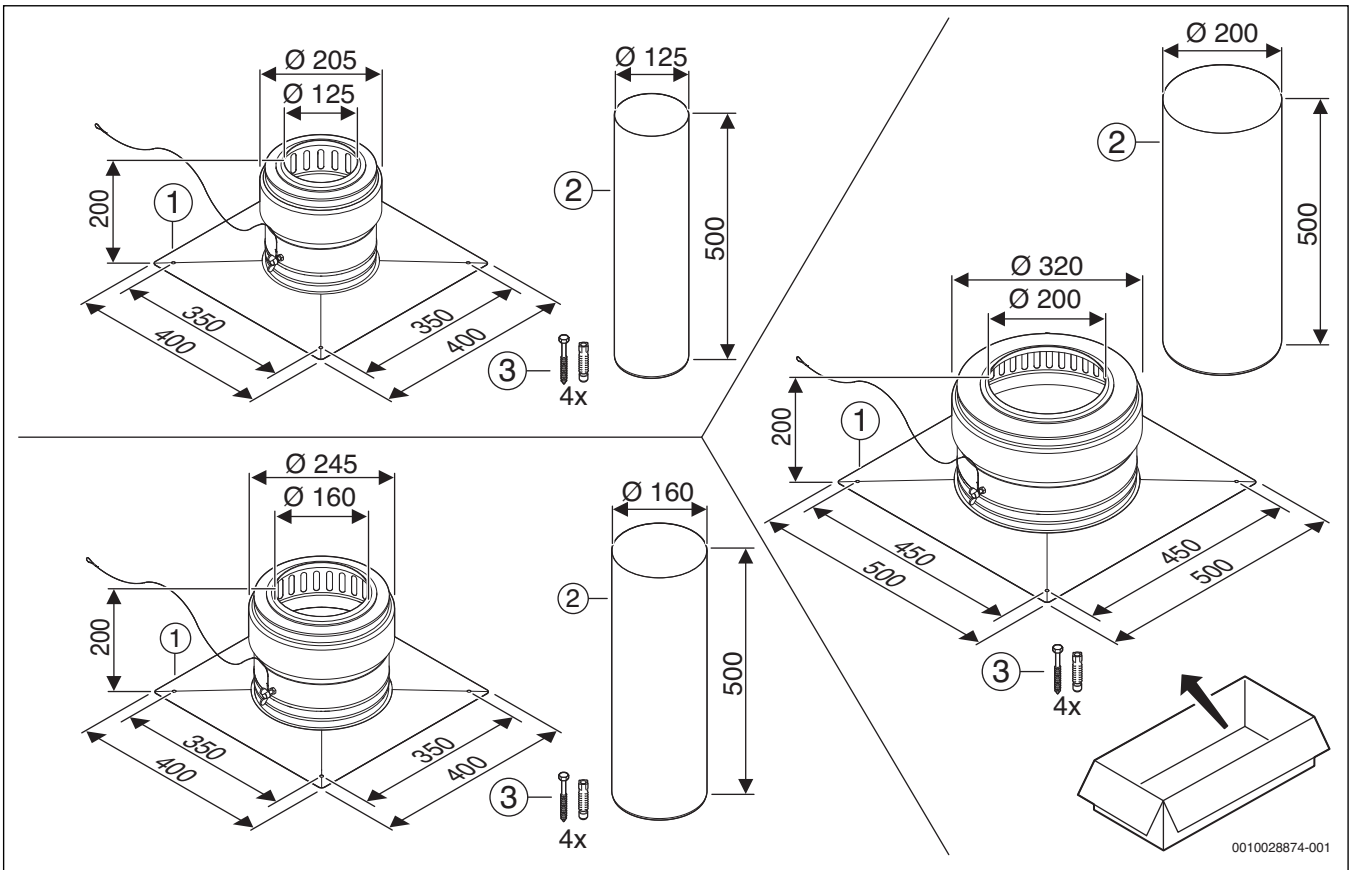

0010018555-002

1 FC-060: 7738112527, FC-080: 7738112720, FC-0110: 7738112722

0010028874-001

2 FC-0125: 7738113137, FC-0160: 7738113138, FC-0200: 7738113139

3

0010017800-002

Original Quality by Bosch Thermotechnik GmbH
Sophienstraße 30-32; D-35576 Wetzlar/Germany