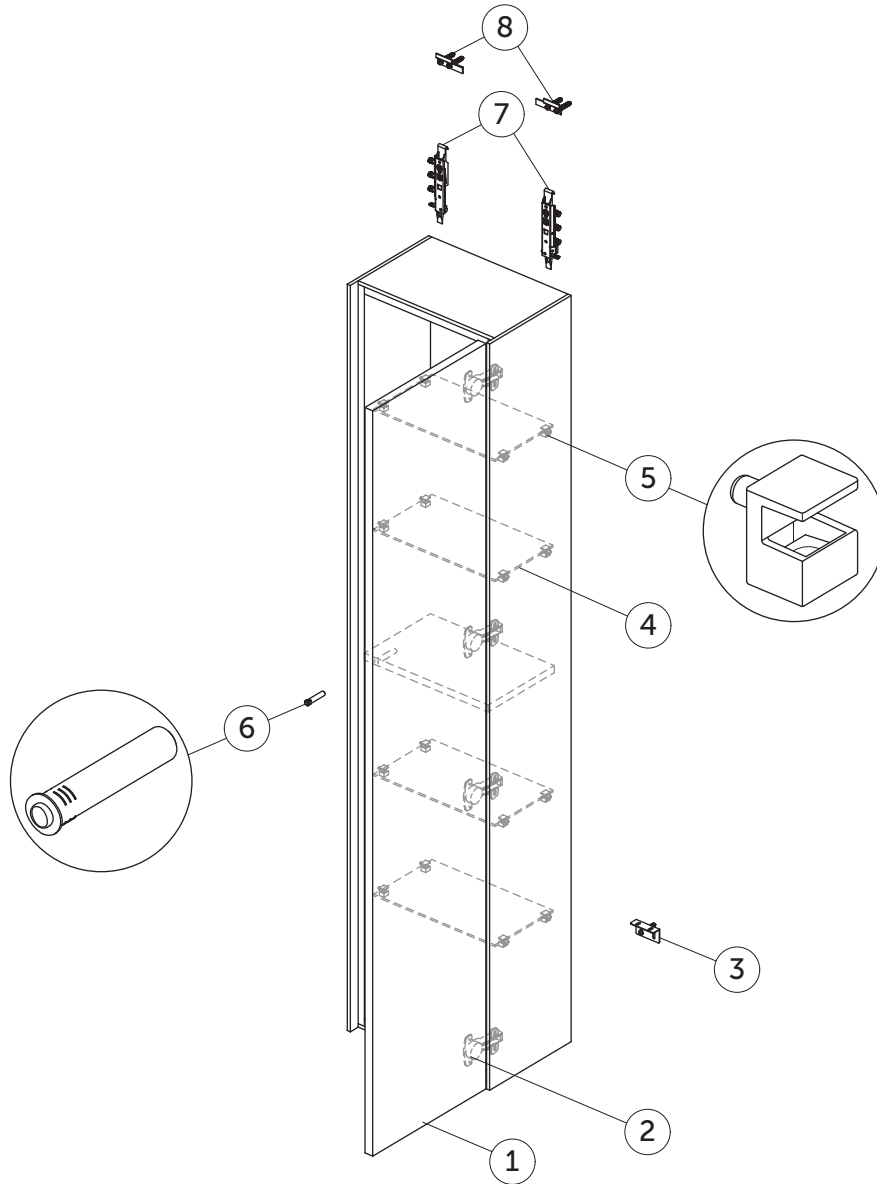

SPARE PARTS

Column Unit 1700
1 door

Item	Description	Colour/Finish	Code No.	Quantity
1	Column door panel 1700 x 347 (No hinges)	Y1 - Matt White Y2 - Matt Anthracite Y3 - Matt Sunset Y4 - Smoked Oak Y5 - Dark Walnut Y6 - Light Oak	TV796Y1 TV796Y2 TV796Y3 TV796Y4 TV796Y5 TV796Y6	1
2	Hinge KIT CLIP Top BLUM (70T3580.T) (Hinge and plate)		TV80067	1 + 1
3	Safety KIT (brackets, screws & plugs)		TV38767	12
4	Glass shelf 310 x 180		TV797RQ	1
5	Shelf support KIT Chrome	Chrome	TV79867	4
6	Push Piston Concealed		TV79967	1
7	Hanging brackets KIT 2		RV11967	pair
8	Wall fixation KIT 2		RV11867	10