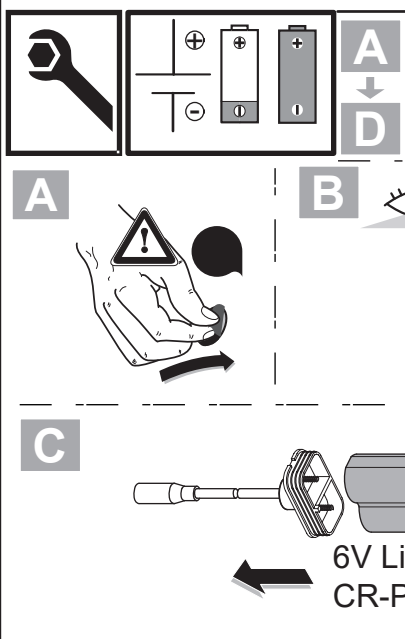

P	bar	0,5	MAX. 8	5		Q (3 bar)
T	°C	MAX. 80	65	55		l/min 11.5