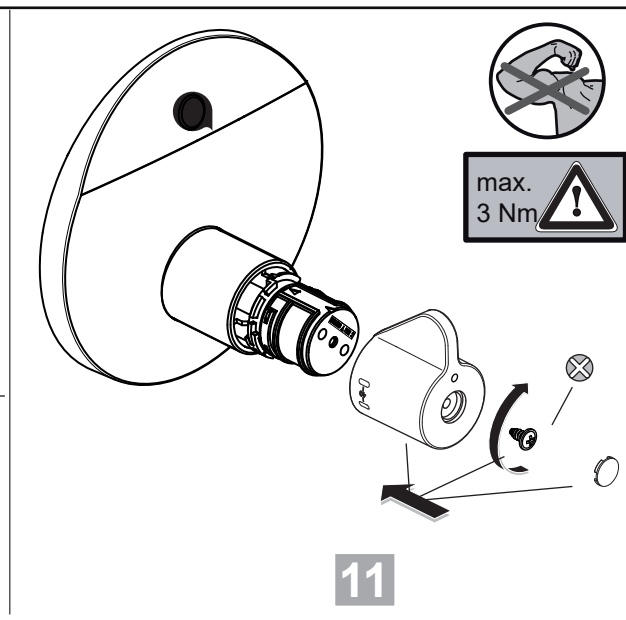

P	bar	0,5	MAX. 8	5		Q (3 bar)
T	°C	MAX. 80	65	55		l/min 11.5