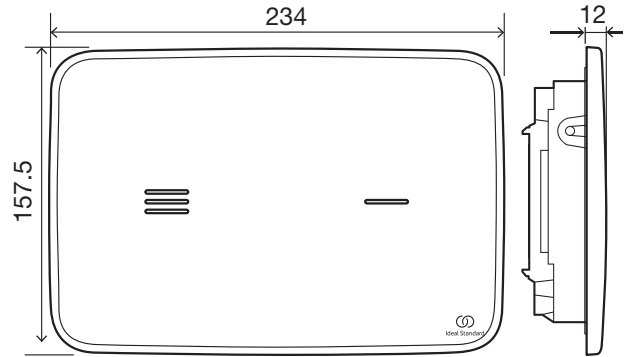

(dimensions in millimeters)

PROSYS 80

PROSYS 120

Hydroboost

 AC power-mains

RATED VOLTAGE	6.4V DC
IP68 Protection rate	

OPERATION VOLTAGE	110-240V AC
IP68 Protection rate	

1