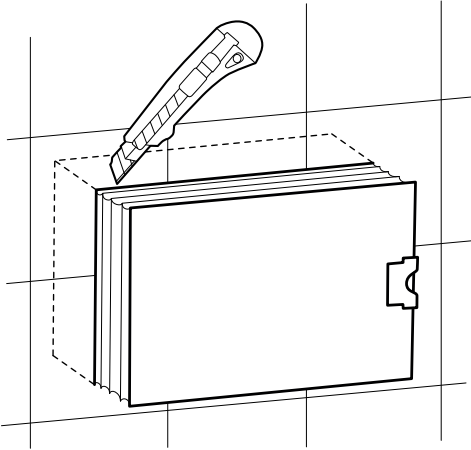

(dimensions in millimeters)

PROSYS 80

PROSYS 120

Hydroboost

 AC power-mains

RATED VOLTAGE	6.4V DC
IP68 Protection rate	

OPERATION VOLTAGE	110-240V AC
IP68 Protection rate	

1