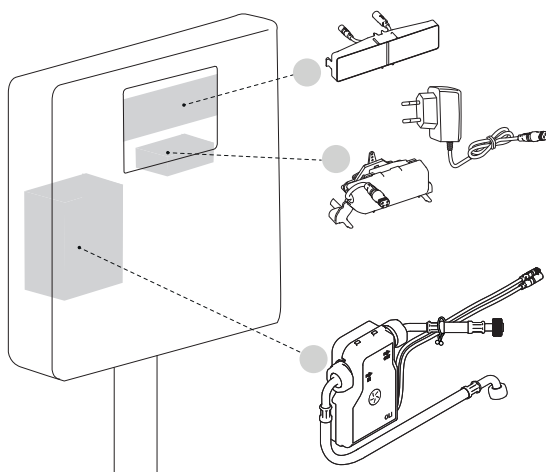

(dimensions in millimeters)

PROSYS 80

PROSYS 120

Hydroboost

 AC power-mains

RATED VOLTAGE	6.4V DC
IP68 Protection rate	

OPERATION VOLTAGE	110-240V AC
IP68 Protection rate	

1