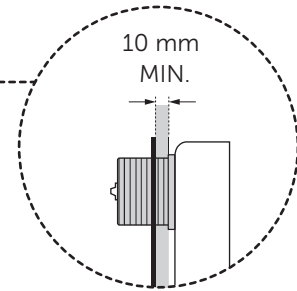

(dimensions in millimeters)

PROSYS 80

PROSYS 120

Hydroboost

 AC power-mains

RATED VOLTAGE	6.4V DC
IP68 Protection rate	

OPERATION VOLTAGE	110-240V AC
IP68 Protection rate	

1