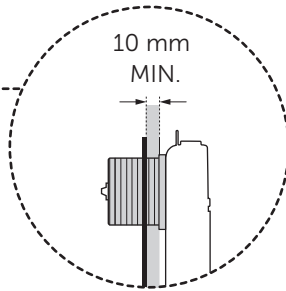

(dimensions in millimeters)

PROSYS 80

PROSYS 120

Hydroboost

 AC power-mains

RATED VOLTAGE	6.4V DC
IP68 Protection rate	

OPERATION VOLTAGE	110-240V AC
IP68 Protection rate	

1