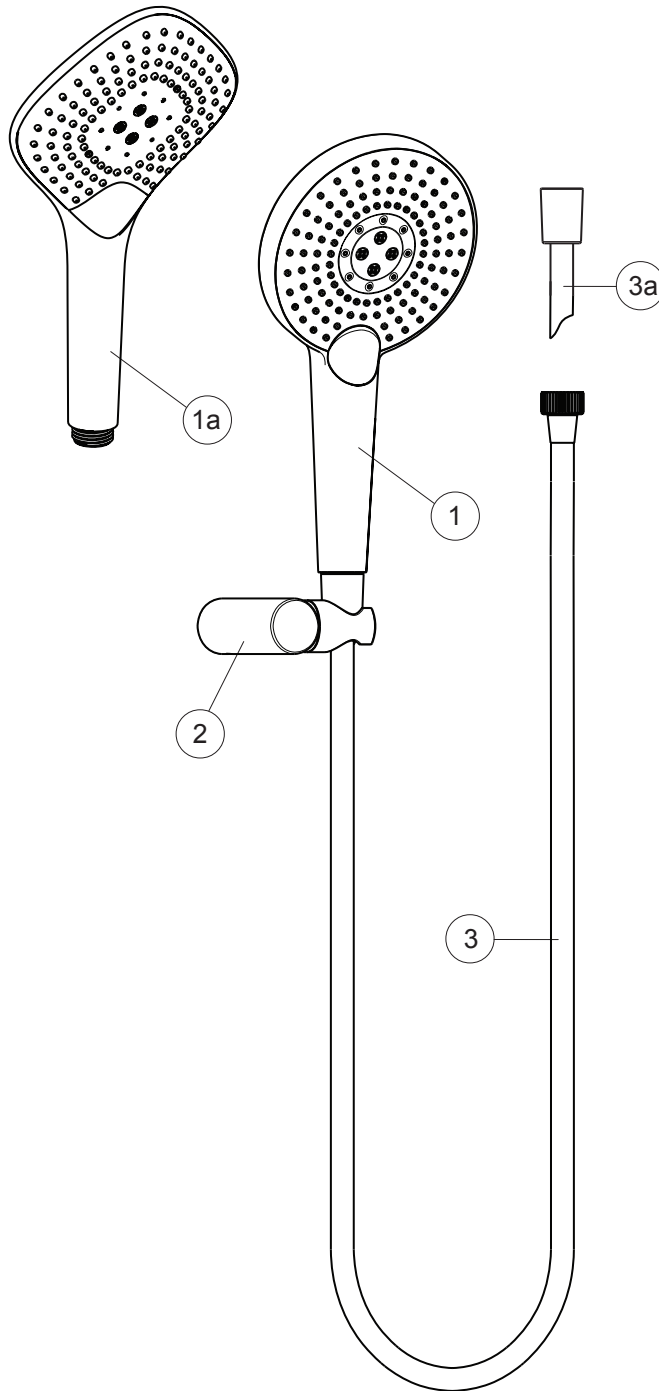

IDEALRAIN EVO JET

**B1765AA
B2459AA**

**B1766AA
B2460AA**

Pos.	Signify	Spare parts-Nr	Quantity
1	Handspray 3F,125mm	B1759AA	1 Pcs.(B1765AA;B2459AA)
1a	Handspray 3F,135mm	B1760AA	1 Pcs.(B1766AA;B2460AA)
2	Wall bracket swivel	B9847AA	1 Pcs.
3	Sh.hose 1750mm IDEALFLEX	A4109AA	1 Pcs.(B1765AA;B1766AA)
3a	Sh.hose 1250mm IDEALFLEX	A3306AA	1 Pcs.(B2459AA;B2460AA)