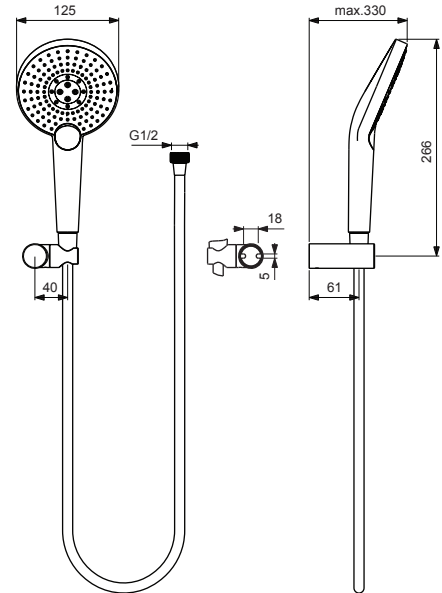

IDEALRAIN EVO JET

**B1765AA
B2459AA**

**B1766AA
B2460AA**

Pos.	Signify	Spare parts-Nr	Quantity
1	Handspray 3F,125mm	B1759AA	1 Pcs.(B1765AA;B2459AA)
1a	Handspray 3F,135mm	B1760AA	1 Pcs.(B1766AA;B2460AA)
2	Wall bracket swivel	B9847AA	1 Pcs.
3	Sh.hose 1750mm IDEALFLEX	A4109AA	1 Pcs.(B1765AA;B1766AA)
3a	Sh.hose 1250mm IDEALFLEX	A3306AA	1 Pcs.(B2459AA;B2460AA)