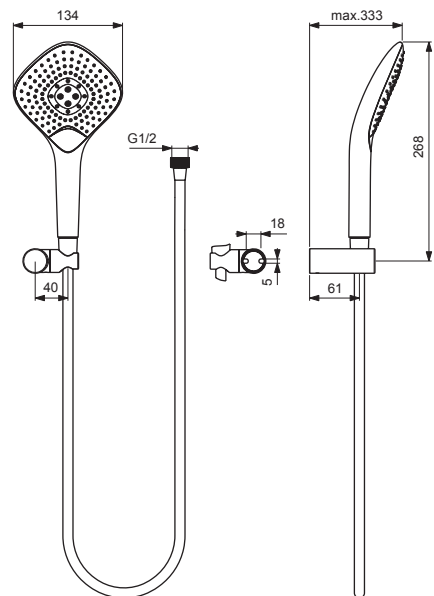

IDEALRAIN EVO JET

**B1765AA
B2459AA**

**B1766AA
B2460AA**

Pos.	Signify	Spare parts-Nr	Quantity
1	Handspray 3F,125mm	B1759AA	1 Pcs.(B1765AA;B2459AA)
1a	Handspray 3F,135mm	B1760AA	1 Pcs.(B1766AA;B2460AA)
2	Wall bracket swivel	B9847AA	1 Pcs.
3	Sh.hose 1750mm IDEALFLEX	A4109AA	1 Pcs.(B1765AA;B1766AA)
3a	Sh.hose 1250mm IDEALFLEX	A3306AA	1 Pcs.(B2459AA;B2460AA)