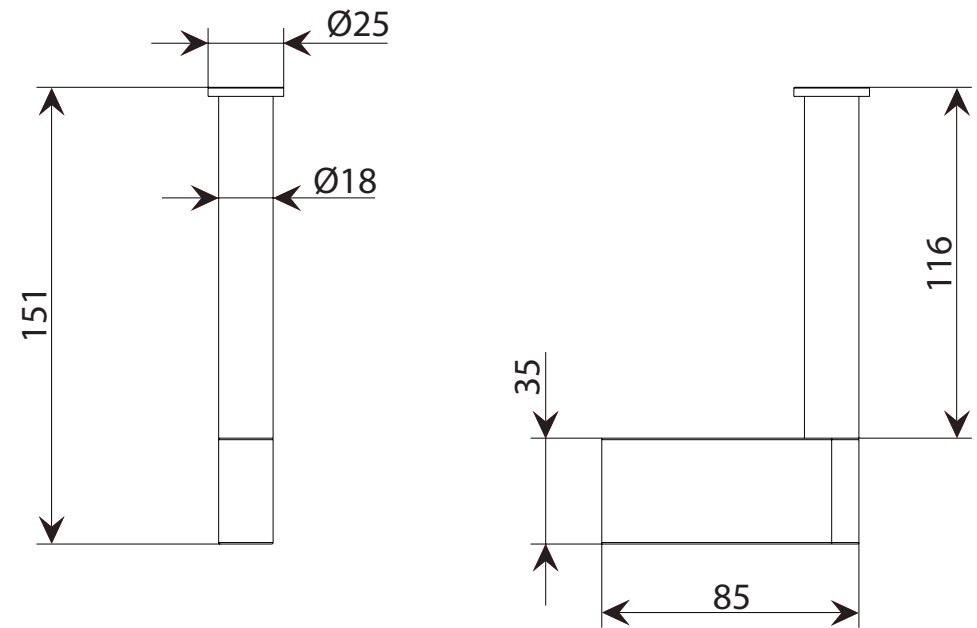

Ideal Standard

CONNECT N1383A5

Ideal Standard International NV
Corporate Village - Gent Building
Da Vincilaan 2
1935 Zaventem
Belgium

www.idealstandardinternational.com