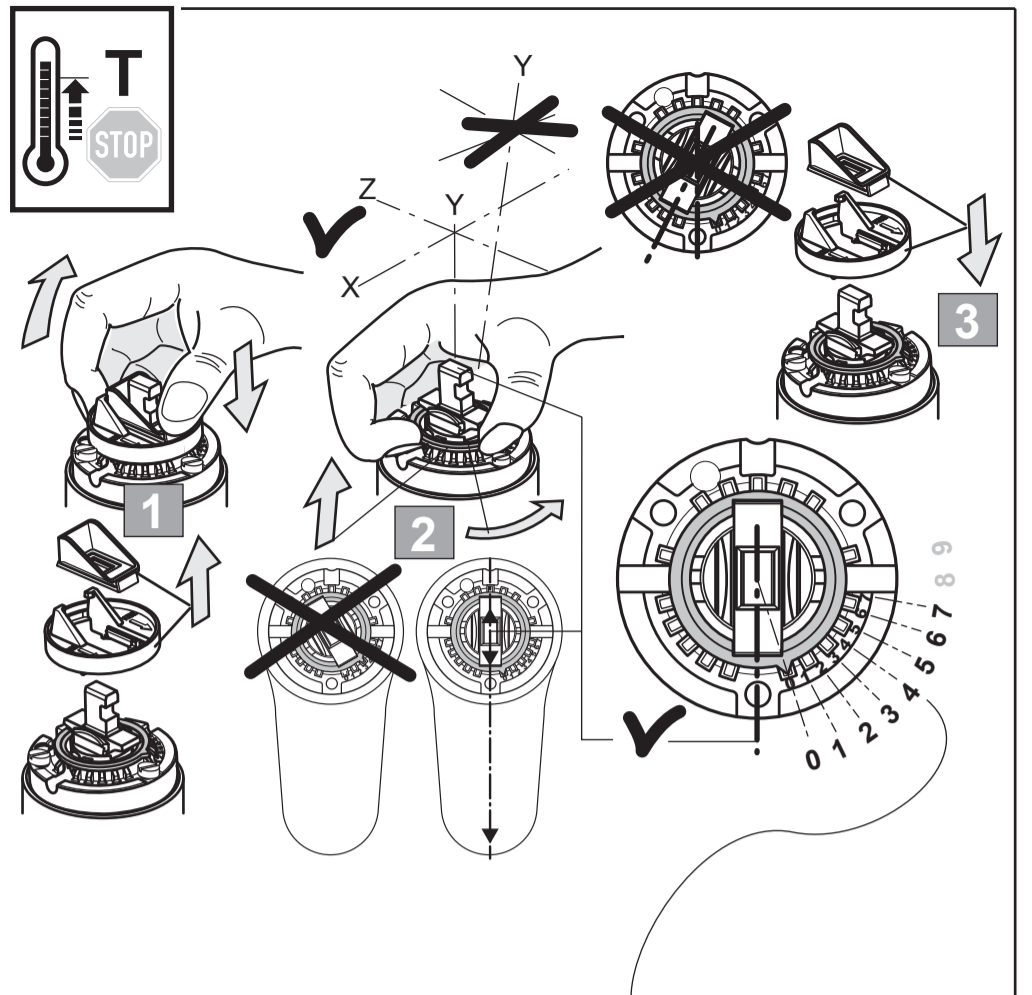

EDGE
A 7125 ...

Ideal Standard

1220 / A 868 838
Made in Germany

Ideal Standard International NV
 Corporate Village - Gent Building
 Da Vincilaan 2
 1935 Zaventem
 Belgium

www.idealstandardinternational.com