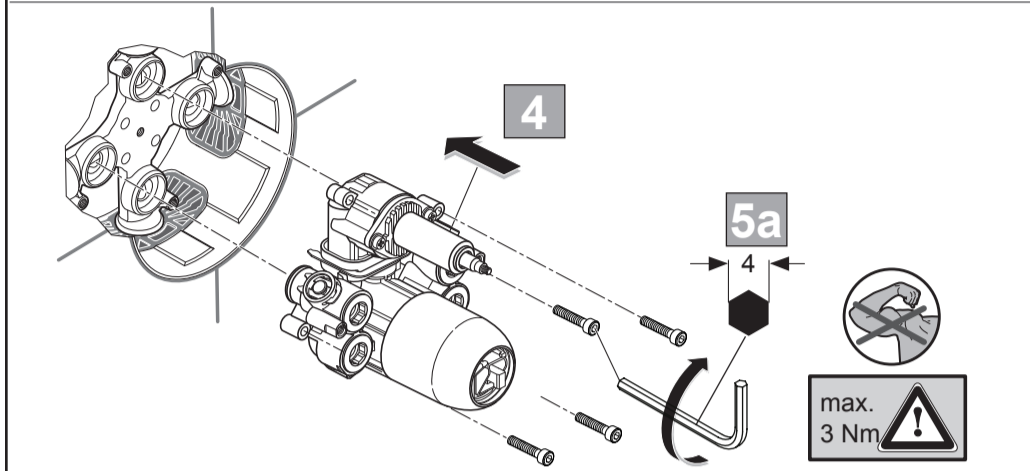

EDGE
A 7125 ...

Ideal Standard

1220 / A 868 838
Made in Germany

Ideal Standard International NV
 Corporate Village - Gent Building
 Da Vincilaan 2
 1935 Zaventem
 Belgium

www.idealstandardinternational.com