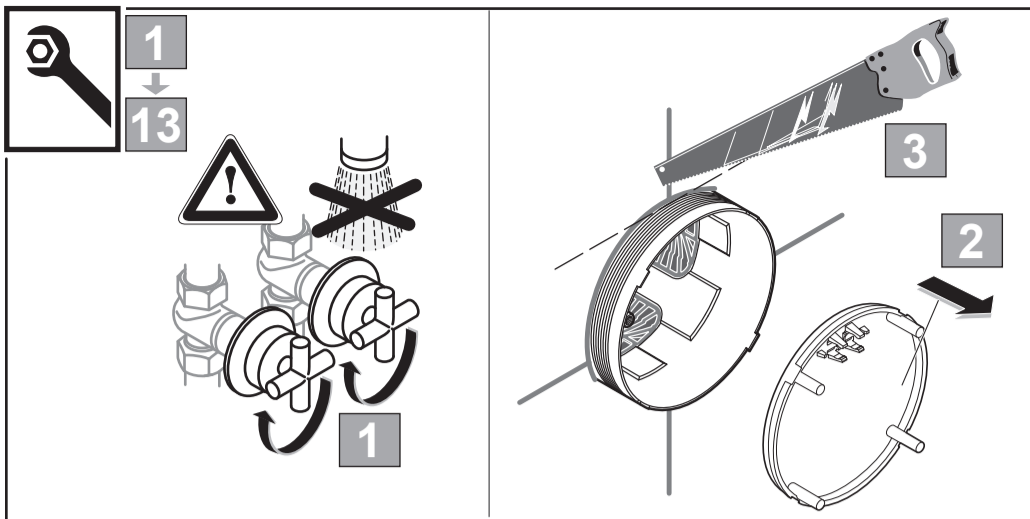

EDGE
A 7125 ...

Ideal Standard

1220 / A 868 838
Made in Germany

Ideal Standard International NV
 Corporate Village - Gent Building
 Da Vincilaan 2
 1935 Zaventem
 Belgium

www.idealstandardinternational.com