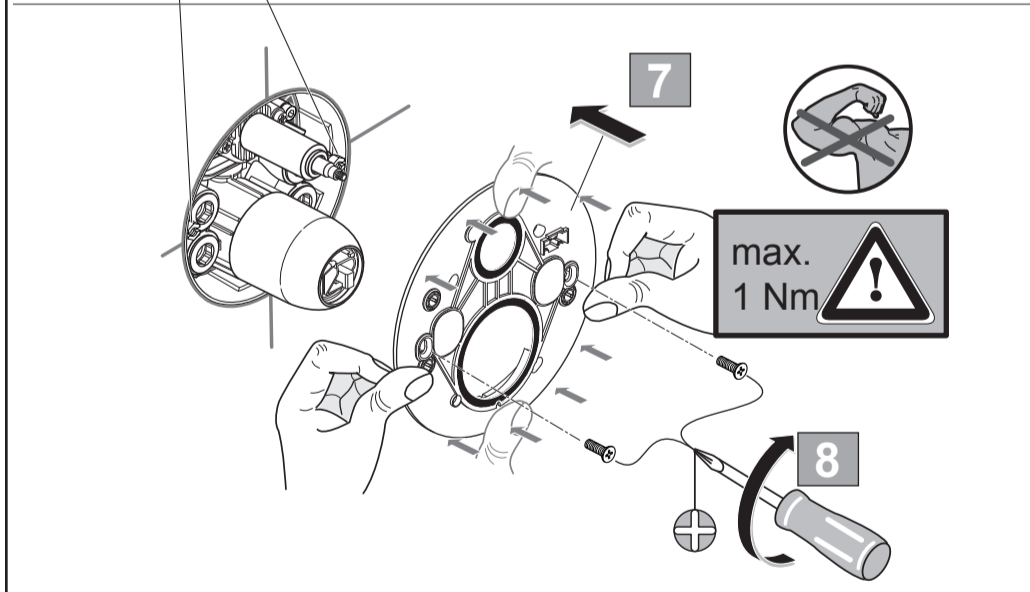

EDGE
A 7125 ...

Ideal Standard

1220 / A 868 838
Made in Germany

Ideal Standard International NV
 Corporate Village - Gent Building
 Da Vincilaan 2
 1935 Zaventem
 Belgium

www.idealstandardinternational.com