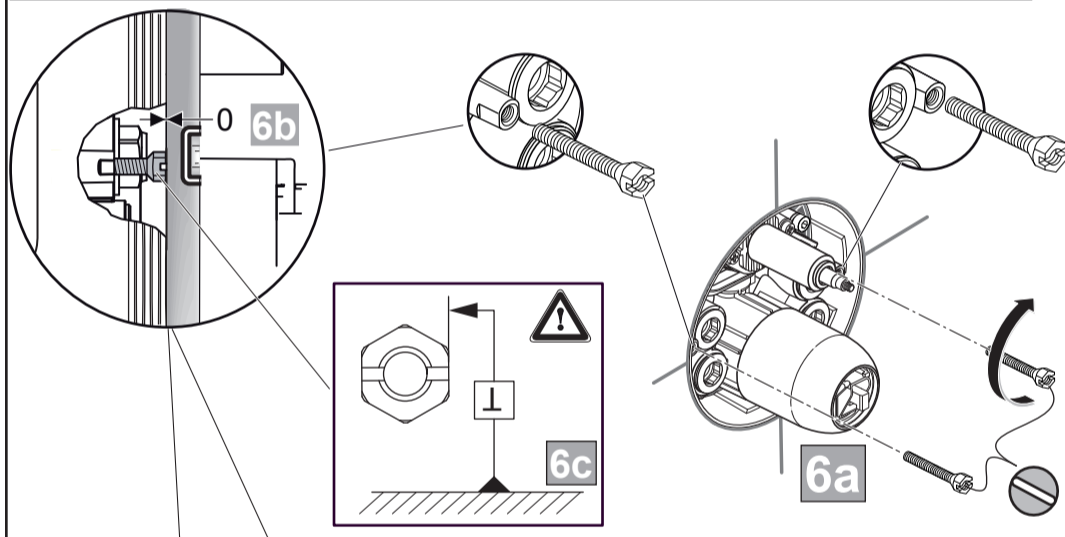

EDGE
A 7125 ...

Ideal Standard

1220 / A 868 838
Made in Germany

Ideal Standard International NV
 Corporate Village - Gent Building
 Da Vincilaan 2
 1935 Zaventem
 Belgium

www.idealstandardinternational.com