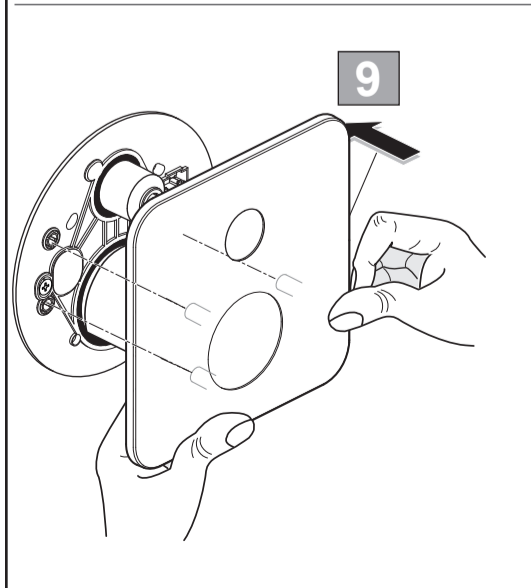

EDGE
A 7125 ...

Ideal Standard

1220 / A 868 838
Made in Germany

Ideal Standard International NV
 Corporate Village - Gent Building
 Da Vincilaan 2
 1935 Zaventem
 Belgium

www.idealstandardinternational.com