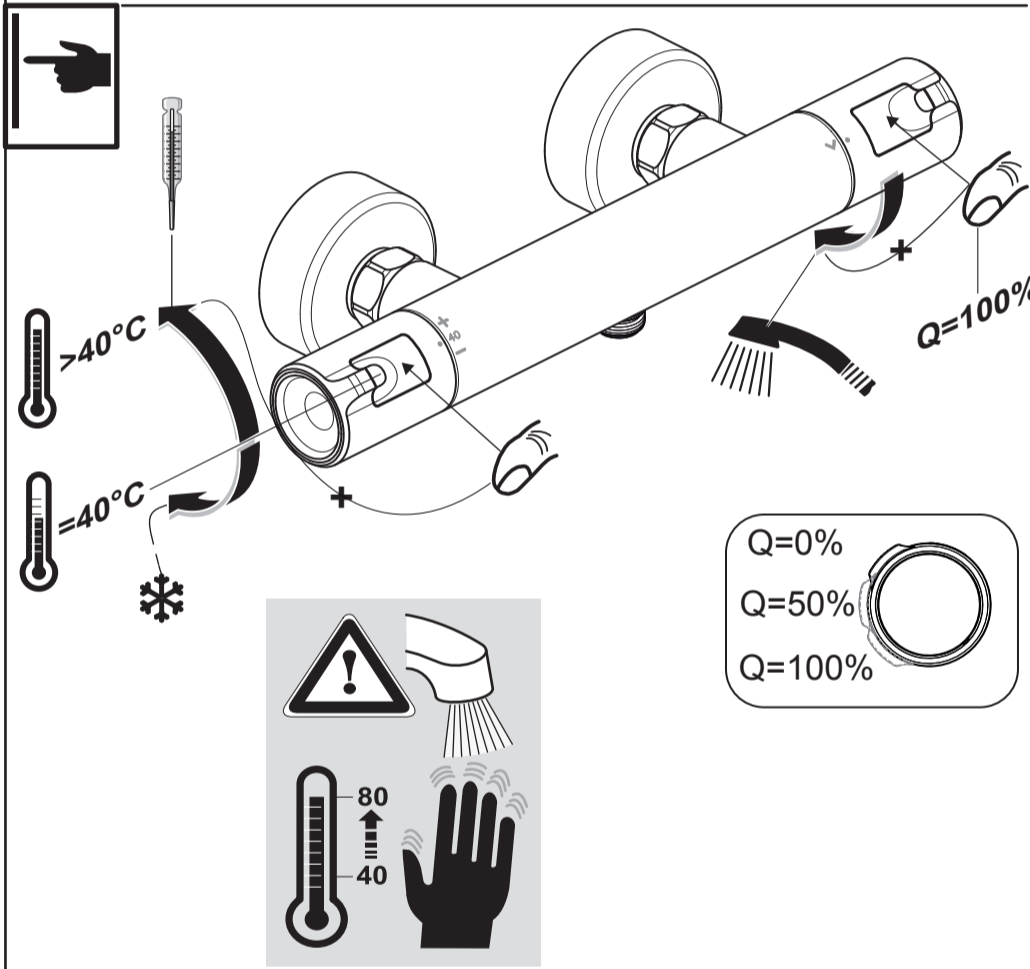

<https://www.idealstandard.com>

	P	bar		MAX. 10		5			Q	(3 bar)
	T	°C		MAX. 80		65			l/min	8