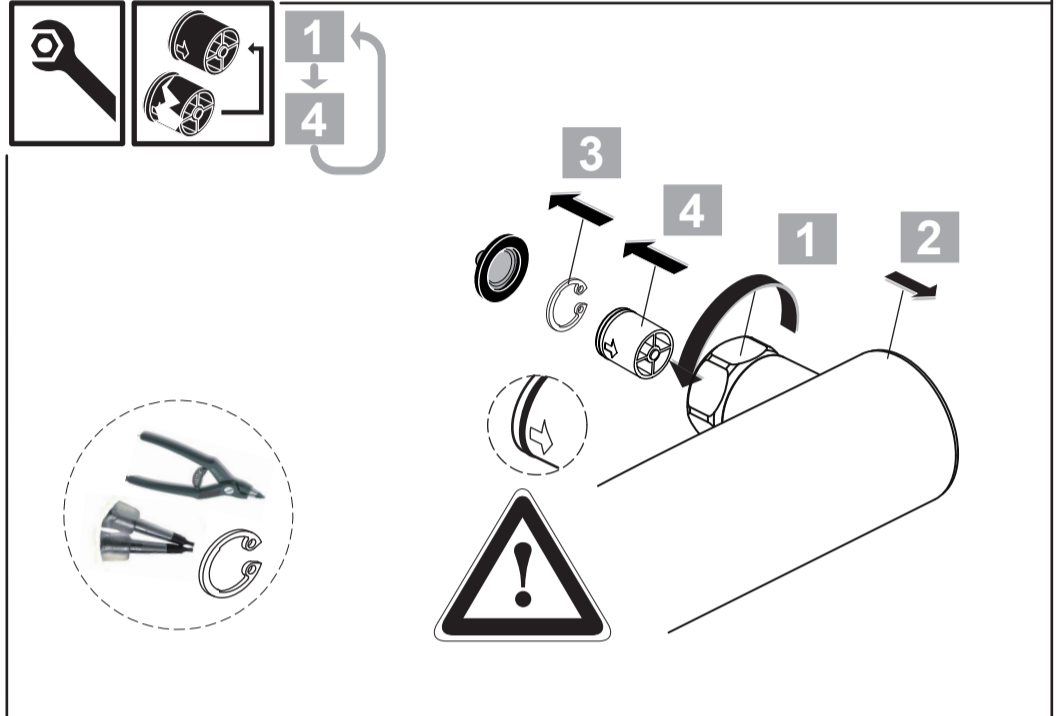

<https://www.idealstandard.com>

	P	bar		MAX. 10		5			Q	(3 bar)
	T	°C		MAX. 80		65			l/min	8