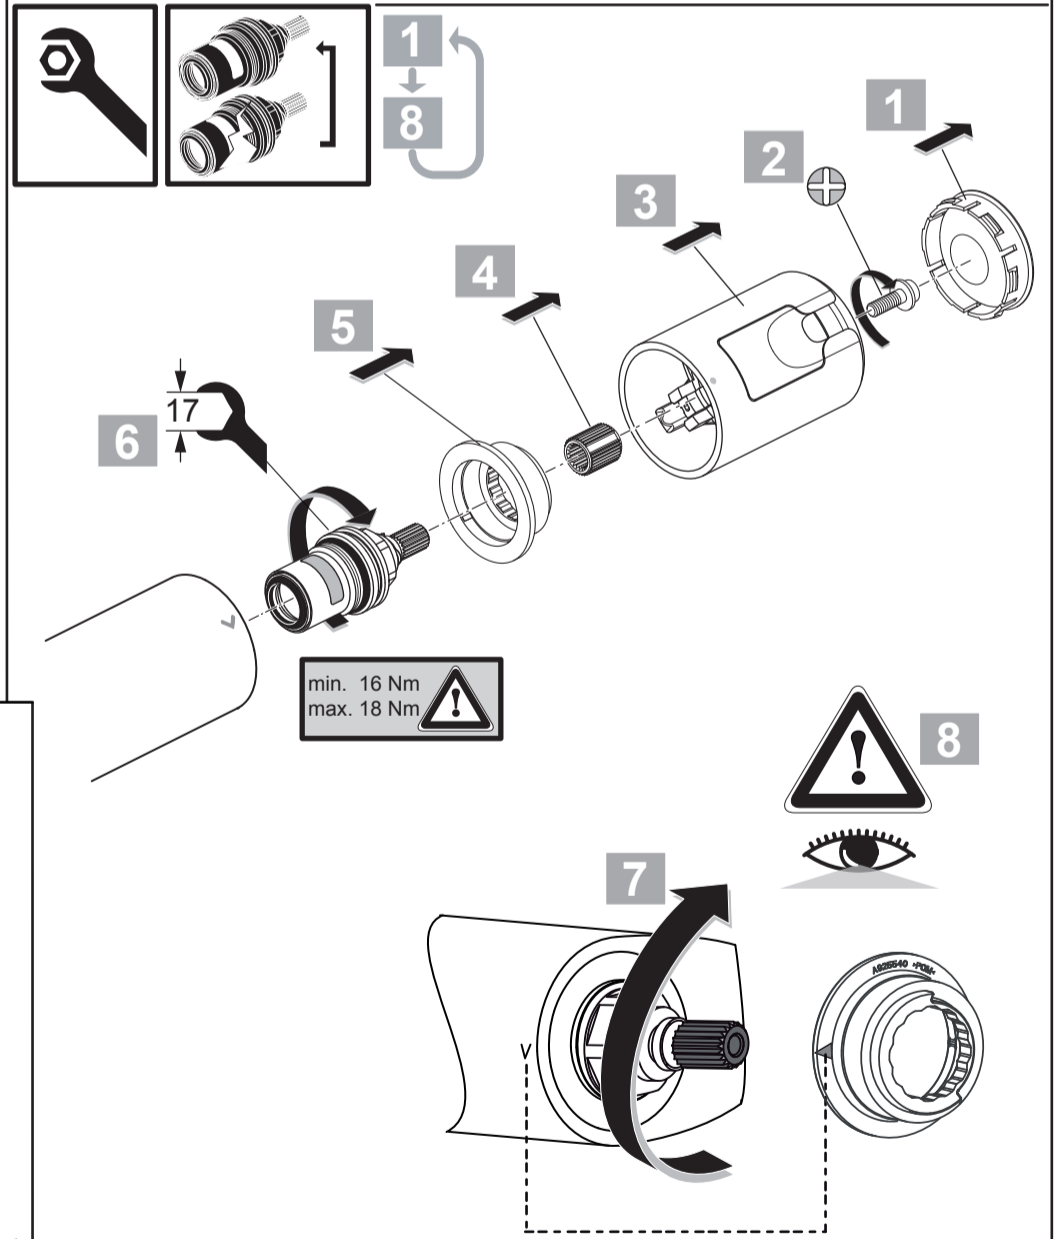

<https://www.idealstandard.com>

	P	bar		MAX. 10		5			Q	(3 bar)
	T	°C		MAX. 80		65			l/min	8