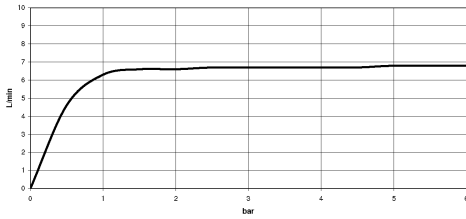

27 805 625

mm [inches]

Durchflussdiagramm

Codes & Standards

DIN 4109

ISO 3822

Scottish Water
Byelaws

UK Water Supply
Regulations