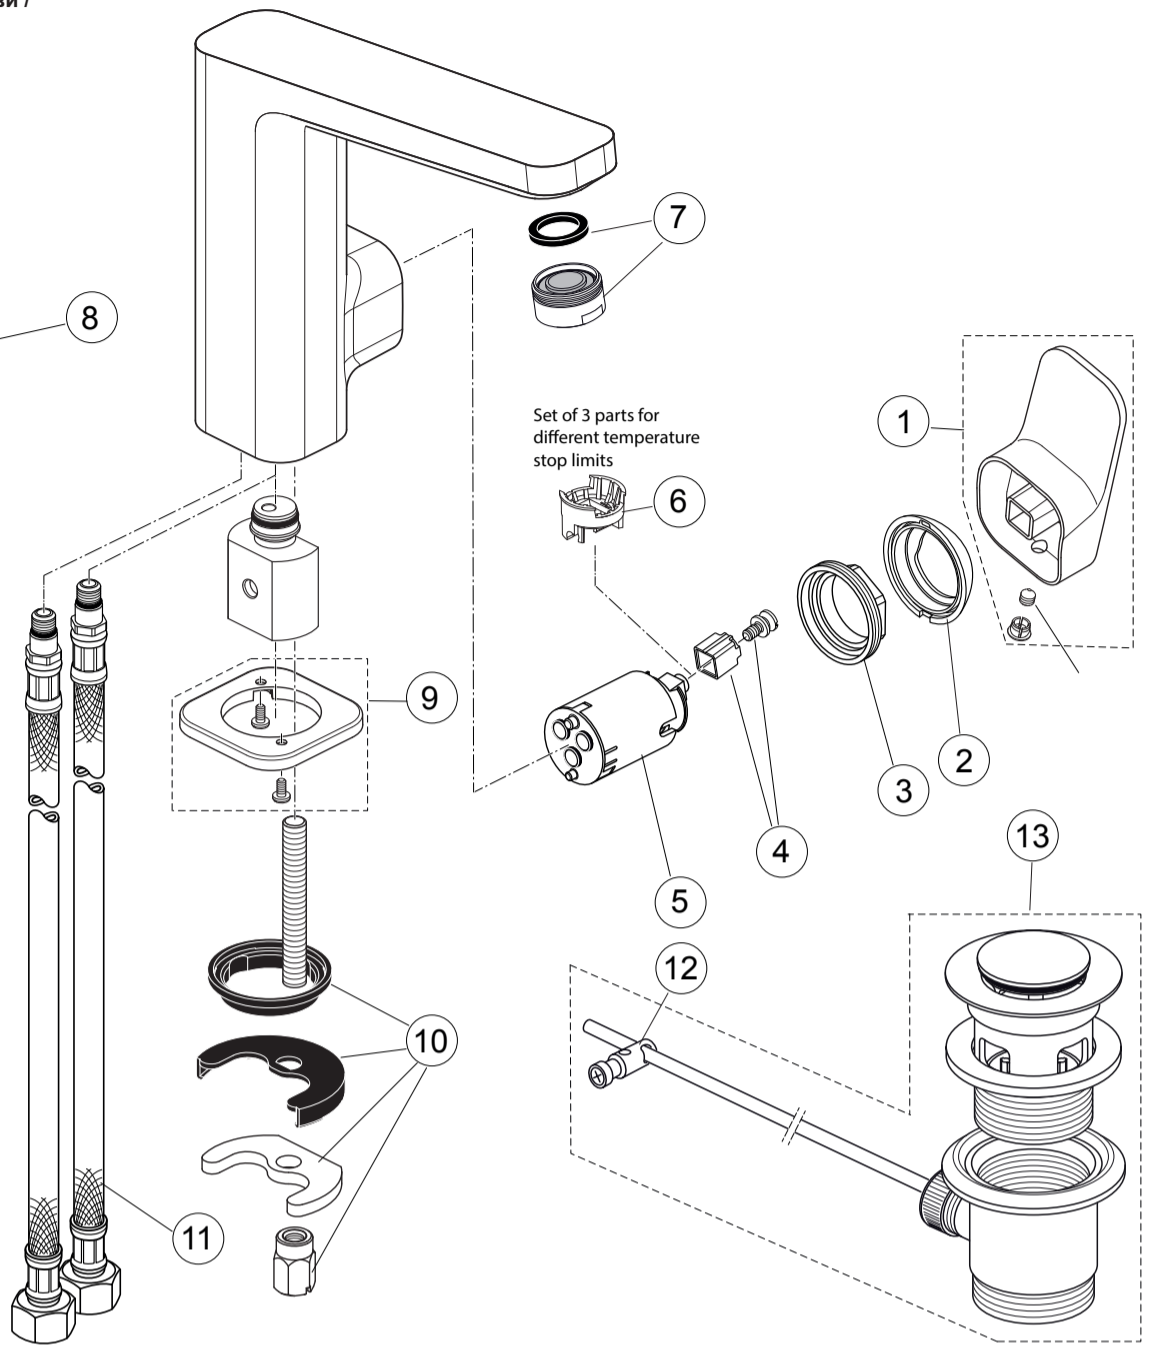

Ideal Standard

Tonic II
A 6332 .. A 6333 ..

1220 / A 868 810
Made in Germany