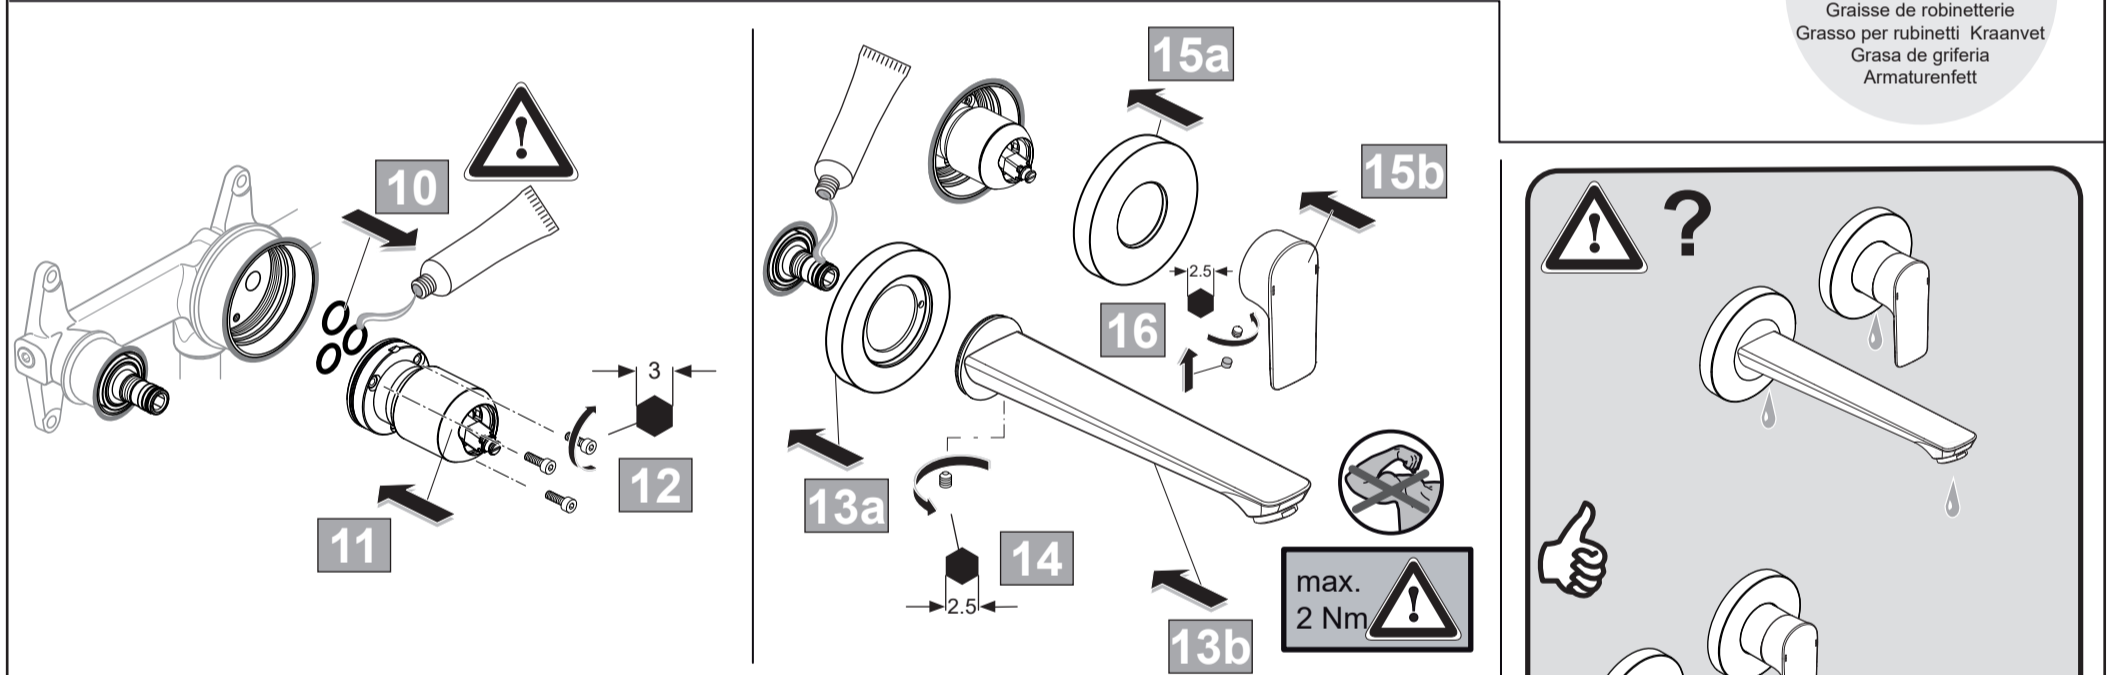

Ideal Standard

CONNECT AIR

0322 / A 868 364

A 7009 .. A 7029 ..

A 7009 ..

A 7029 ..

Ideal Standard International NV
 Corporate Village - Gent Building
 Da Vincilaan 2
 1935 Zaventem
 Belgium

www.idealstandardinternational.com