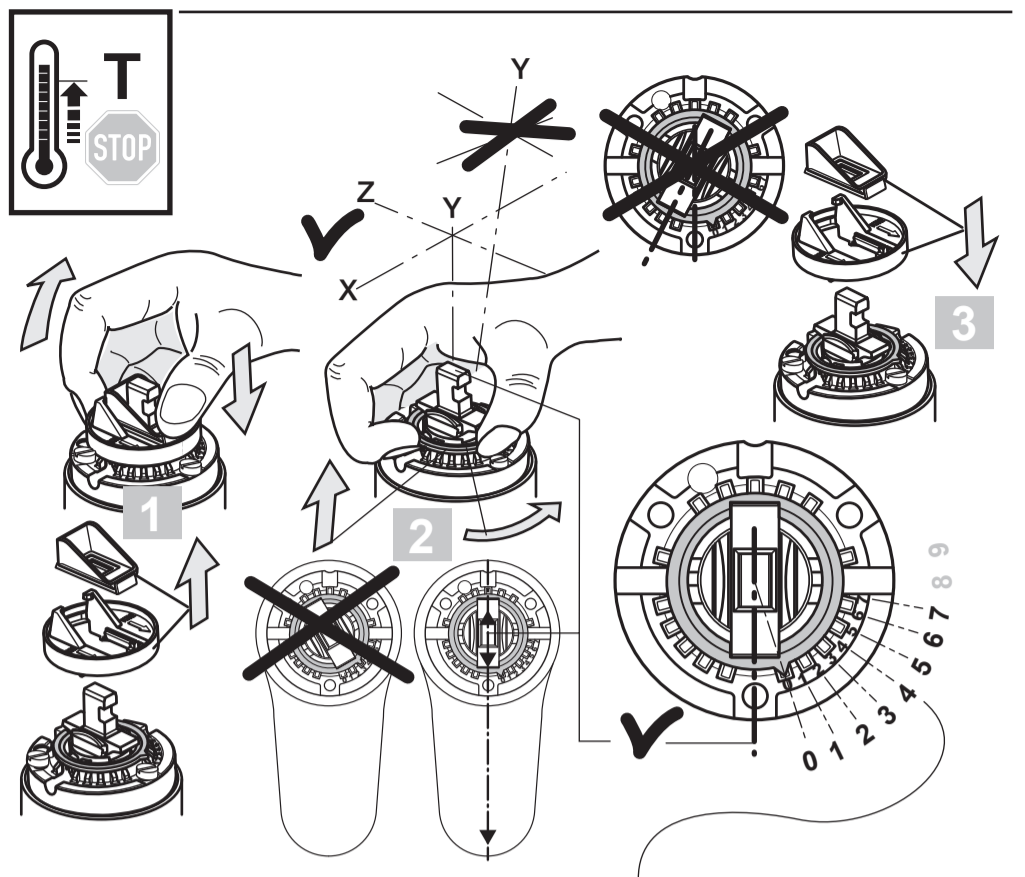

Ideal Standard

CONNECT BLUE
 A 5801 .. A5944 ..

1120 / A 866 525
 Made in Germany

Ideal Standard International NV
 Corporate Village - Gent Building
 Da Vincilaan 2
 1935 Zaventem
 Belgium

www.idealstandardinternational.com