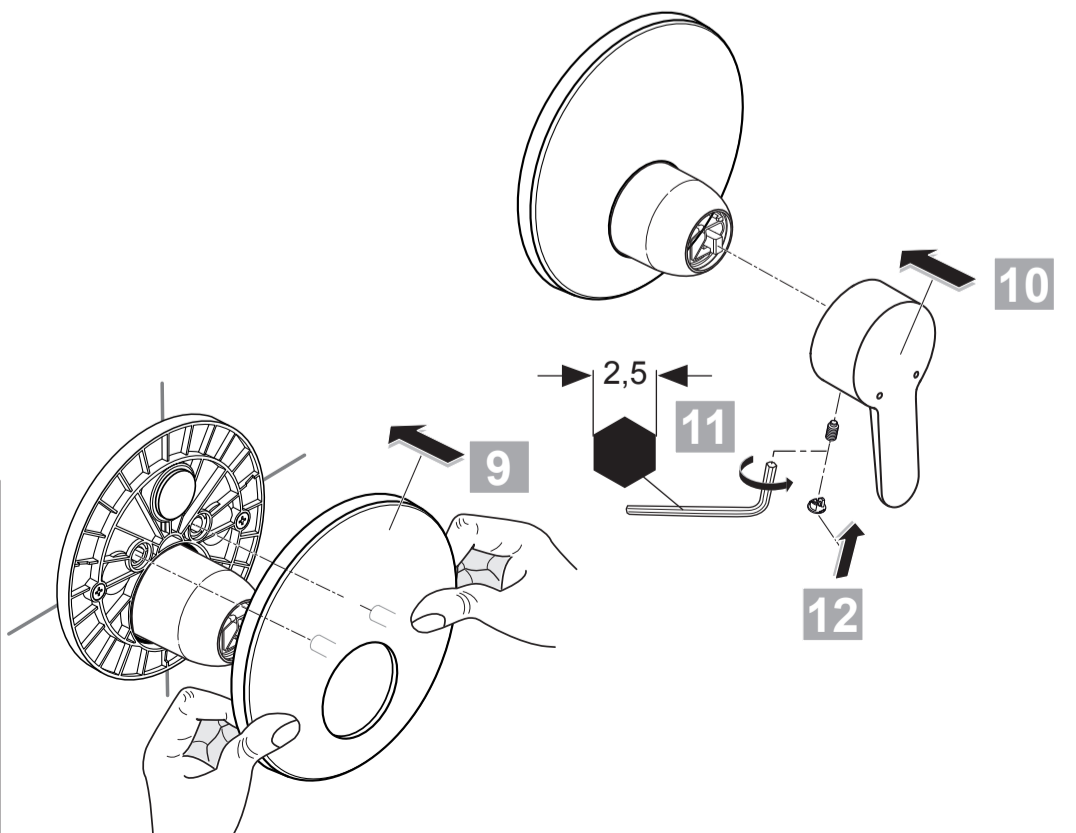

P	bar	MAX. 10	5		Q (3 bar)
T	°C	MAX. 80	65 55		l/min 25