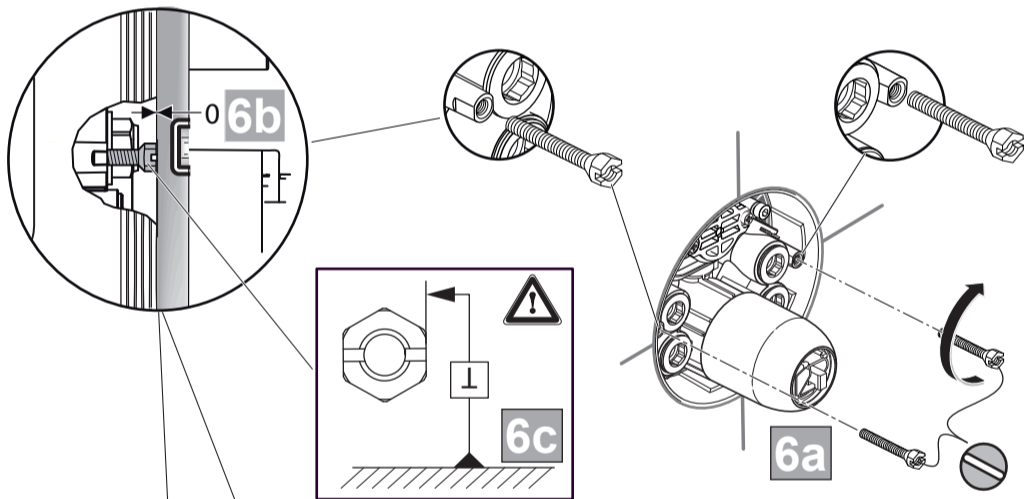

P	bar	MAX. 10	5		Q (3 bar)
T	°C	MAX. 80	65 55		l/min 25