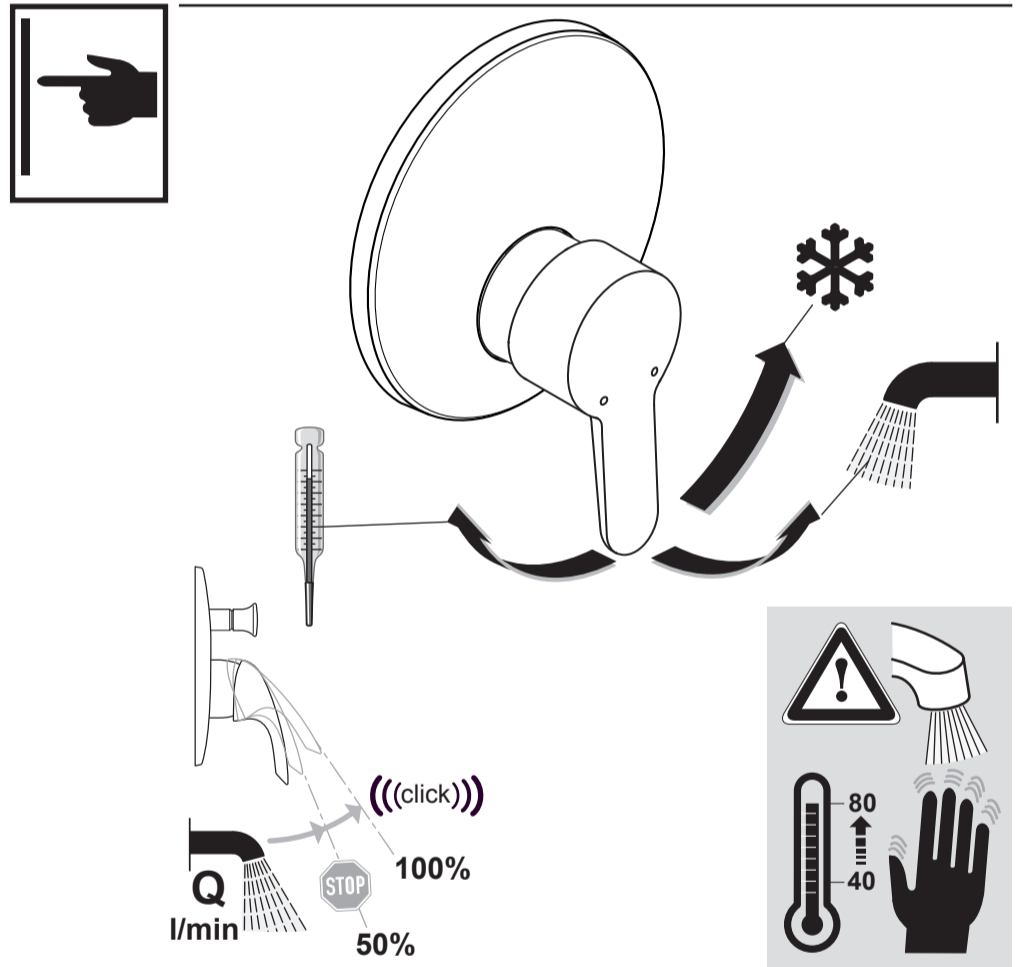

P	bar	MAX. 10	5		Q (3 bar)
T	°C	MAX. 80	65 55		l/min 25