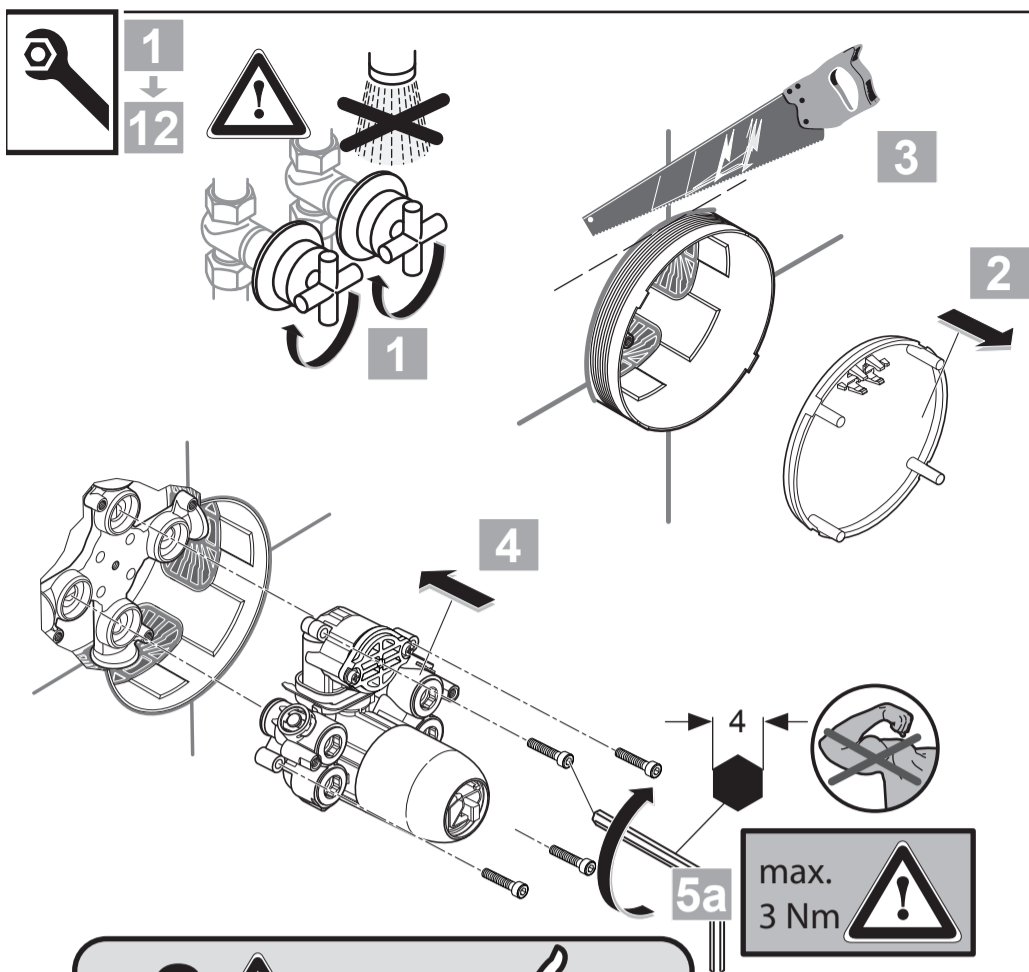

Ideal Standard

CONNECT BLUE
 A 5801 .. A5944 ..

1120 / A 866 525
 Made in Germany

Ideal Standard International NV
 Corporate Village - Gent Building
 Da Vincilaan 2
 1935 Zaventem
 Belgium

www.idealstandardinternational.com