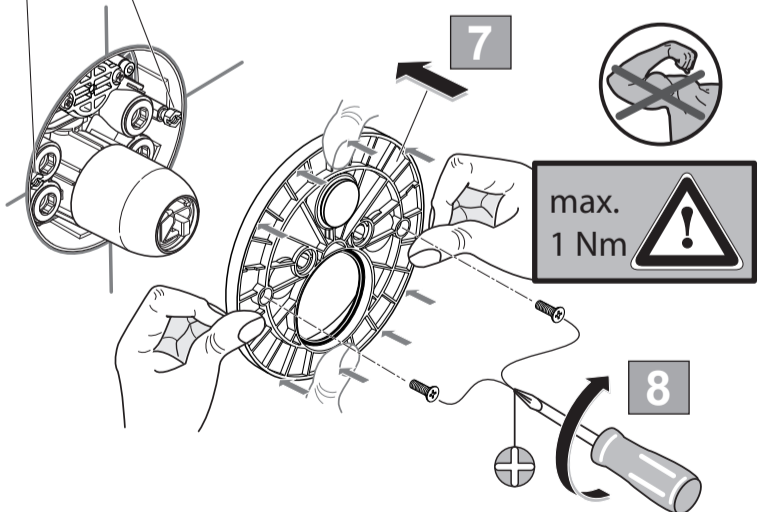

P	bar	MAX. 10	5		Q (3 bar)
T	°C	MAX. 80	65 55		l/min 25