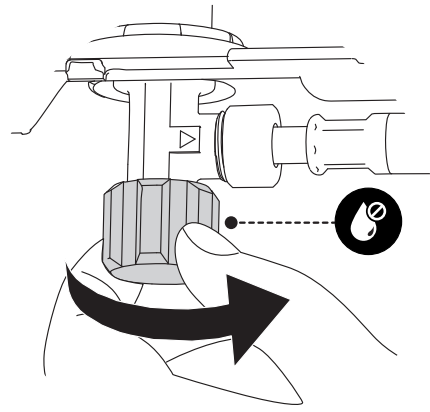

100-240V AC
7V DC - 3A

2.7M

2.5M

INSTALLATION ZONE

1

2

4

5