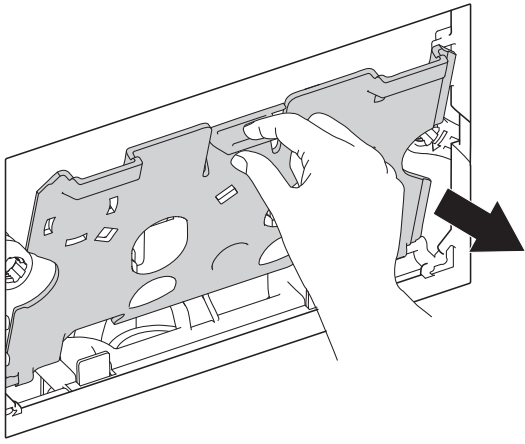

100-240V AC
7V DC - 3A

2.7M

2.5M

INSTALLATION ZONE

1

2

4

5