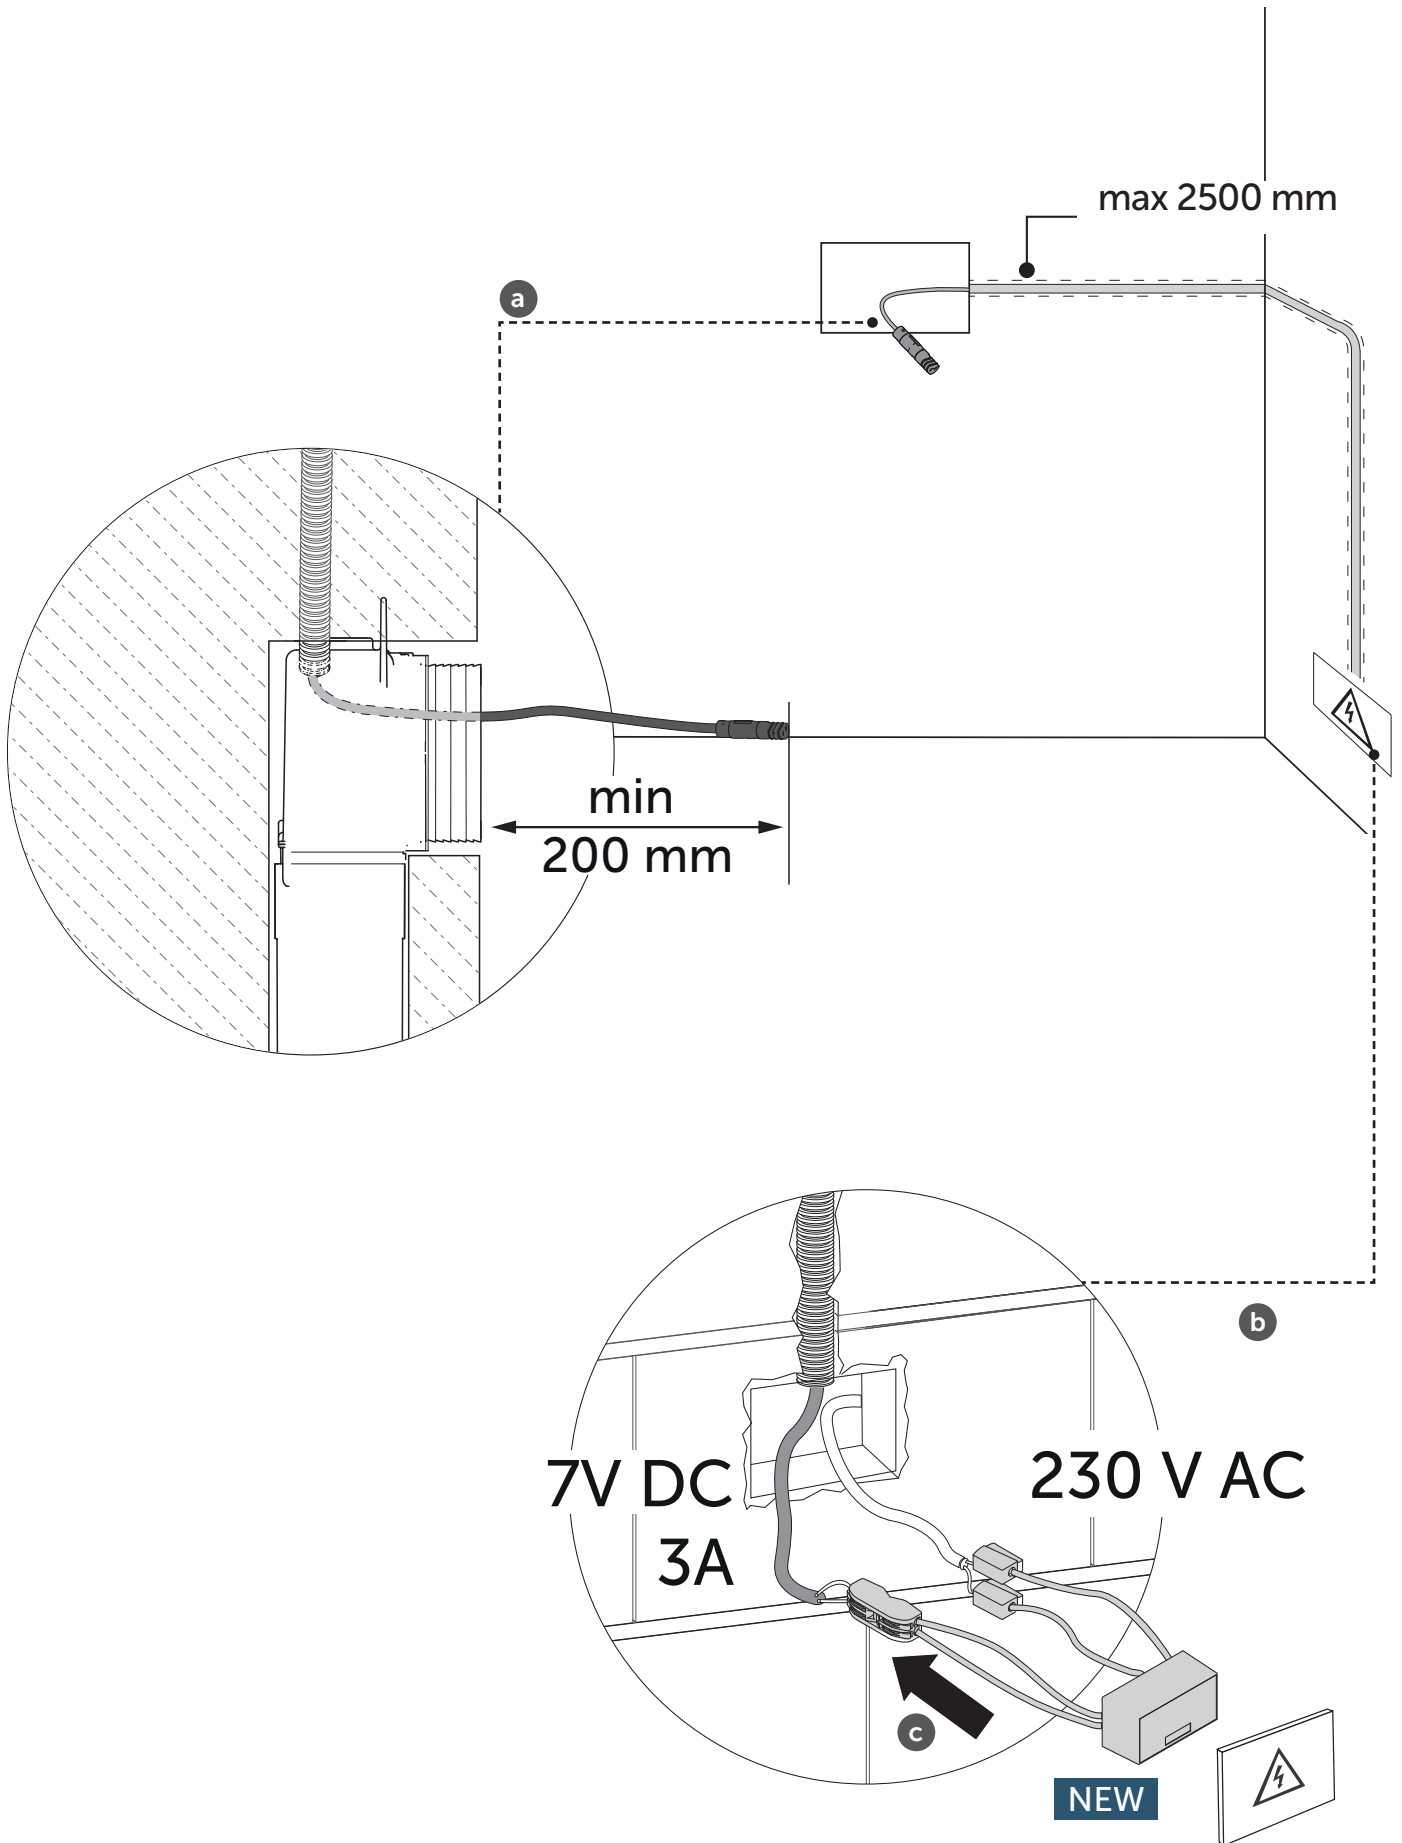

100-240V AC
7V DC - 3A

2.7M

2.5M

INSTALLATION ZONE

1

2

4

5