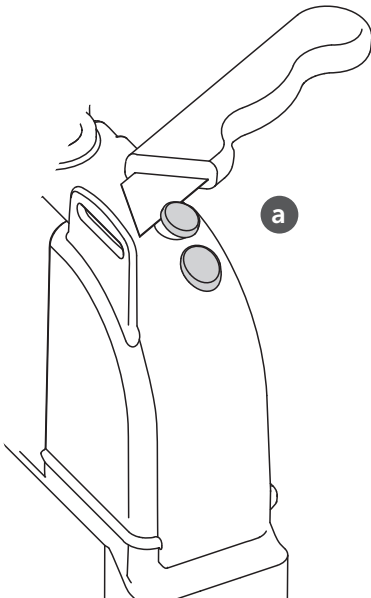

100-240V AC
7V DC - 3A

2.7M

2.5M

INSTALLATION ZONE

1

2

4

5