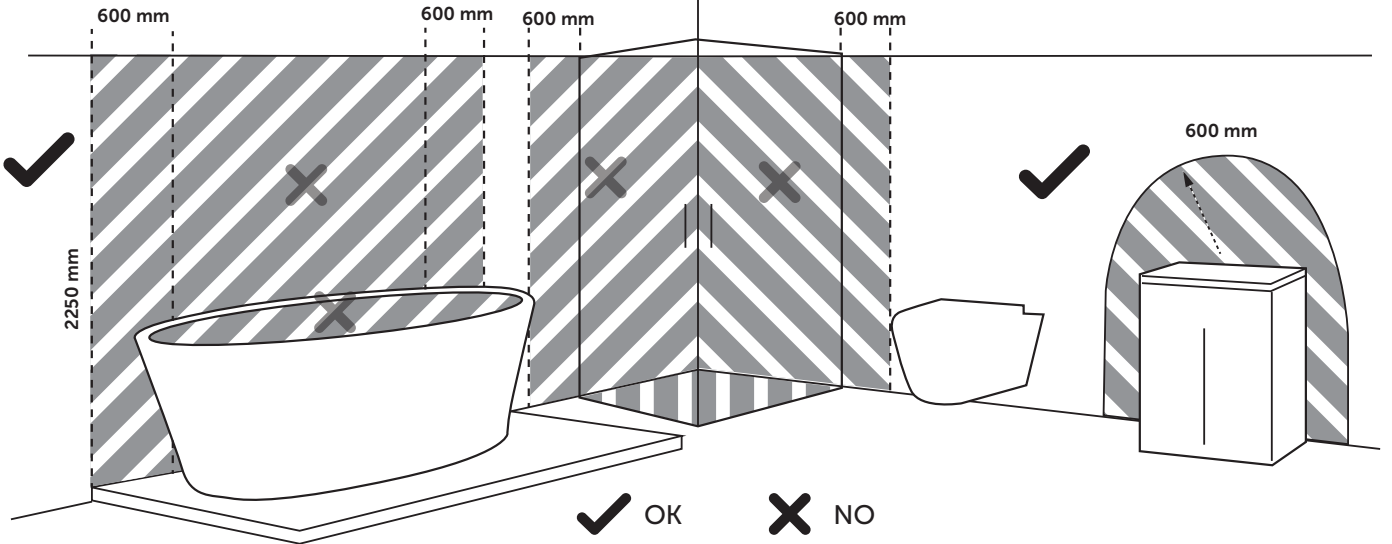

100-240V AC
7V DC - 3A

2.7M

2.5M

INSTALLATION ZONE

1

2

4

5