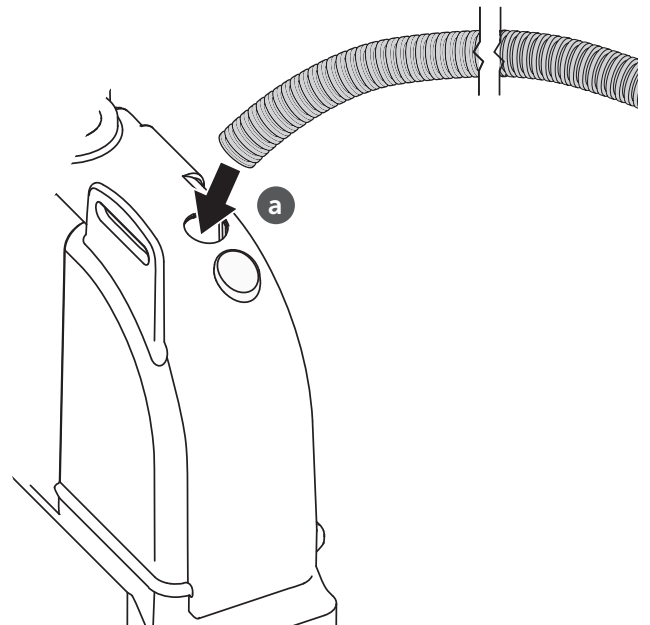

100-240V AC
7V DC - 3A

2.7M

2.5M

INSTALLATION ZONE

1

2

4

5