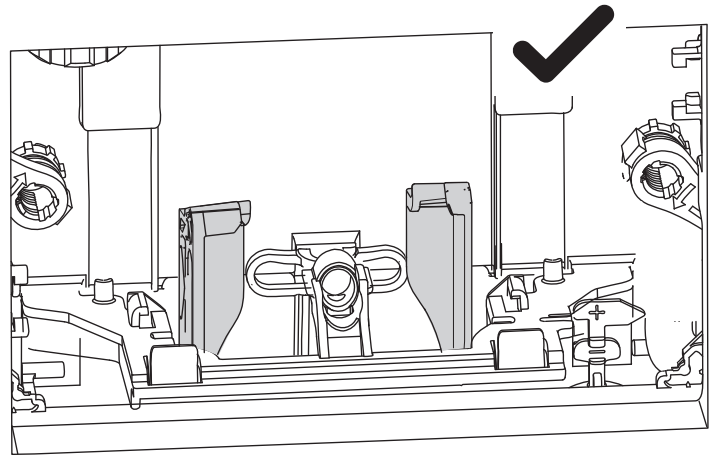

10

11

i

Ideal Standard International NV
Corporate Village – Gent Building
Da Vincilaan 2
B1935 – Zaventem
Belgium

BE +32 (0)2 325 66 33
BG +359 675 30362
DE +49 (0)228 521 580
EG +202 26969700
FR +33 (0)1 49 38 28 00
GB 01482 496 318
GR +30 210 67 90 810
HR +38591 22 99 304

HU +36 30 6991 594
IT 800 652 290
ME +971 4 804 2400
NL +31 (0)77 355 08 08
PL +48 71 7868 301/302
RO +40 21 3223 201/202
SI 00386 59 919040
TR +90 216 314 87 87

UA +359 675 30 468
AL/XK/BA +359 887 709 696
CZ/SK +420 417 592 179
DK/NO/SE +45 75 84 10 10
ES/PT +34 93 561 80 00
LV/LT/EE +371 673 57 792
RS/MK/ME +381 11 713 80 58
RU/MD +7 495 669 23 11