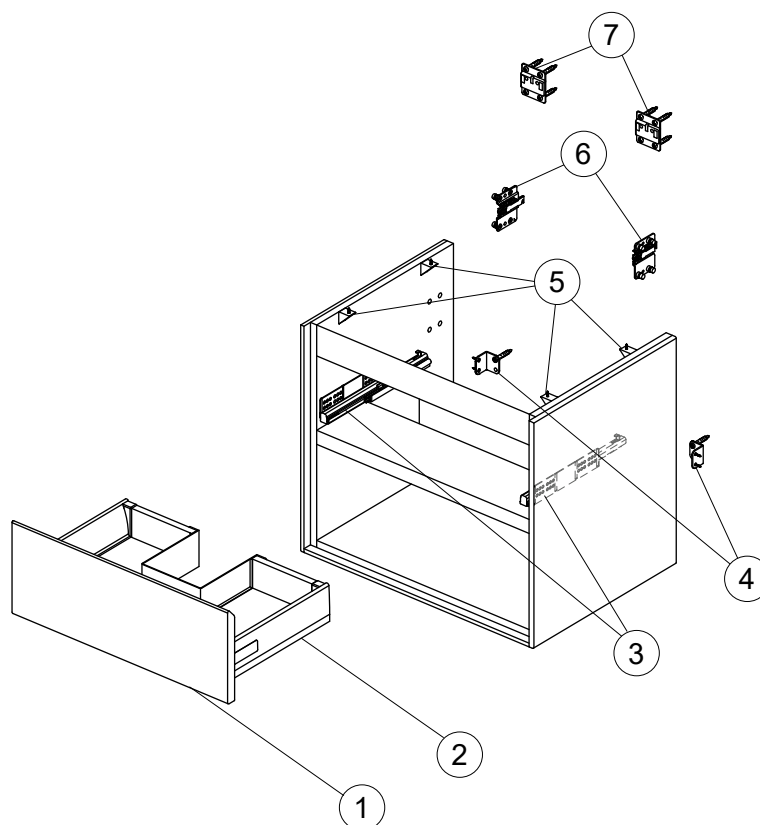

Item	Description	Colour/Finish		Code No.	Quantity
		Outside Finish	Accent Finish		
1	Drawer front panel OS 60	B2 - Glossy White KN - Glossy White EQ - Glossy Light Grey PS - Wood Light Grey UK - Wood Light Brown VY - Matt Dark Brown	Matt White Matt Light Grey Matt White Matt White Matt Light Brown Matt White	EF671B2 EF671B2 EF671EQ EF671PS EF671UK EF671VY	1
2	Upper drawer structure 60 Matt White			EF65367	1
3	Runner 300 KIT			RV07467	Pair
4	Safety KIT (Brackets, screws, plugs)			TV38767	12
5	TOP brackets KIT (Brackets & screws)			TV38367	12
6	Hanging brackets KIT 1			RV08267	Pair
7	Wall fixation KIT 1			RV08167	12

Item	Description	Colour/Finish		Code No.	Quantity
		Outside Finish	Accent Finish		
1	Drawer front panel OS 60	B2 - Glossy White KN - Glossy White EQ - Glossy Light Gray PS - Wood Light Gray UK - Wood Light Brown VY - Matt Dark Brown	Matt White Matt Light Gray Matt White Matt White Matt Light Brown Matt White	EF565B2 EF565B2 EF565EQ EF565PS EF565UK EF565VY	1
2	Upper drawer structure 60 Matt White			EF54767	1
3	Runner 300 KIT			EF53867	Pair
4	Safety KIT (Brackets, screws, plugs)			EF53967	10
5	TOP brackets KIT (Brackets & screws)			EF54067	17
6	Hanging brackets KIT BU			EF54167	Pair
7	Wall fixation KIT BU			EF54267	18