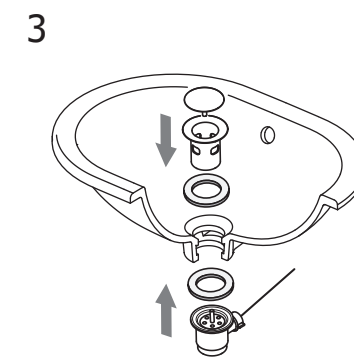

Ideal Standard

CONNECT 55cm OVAL COUNTERTOP BASIN

353

506

Connect
55cm Countertop
E5047 / EEEV39067
ver. 3.0 09/23