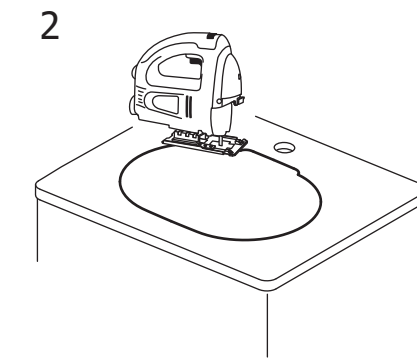

Ideal Standard

CONNECT 55cm OVAL COUNTERTOP BASIN

353

506

Connect
55cm Countertop
E5047 / EEEV39067
ver. 3.0 09/23