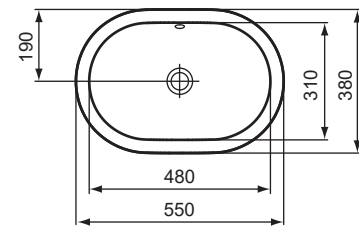

Ideal Standard

CONNECT 55cm OVAL COUNTERTOP BASIN

353

506

Connect
55cm Countertop
E5047 / EEEV39067
ver. 3.0 09/23