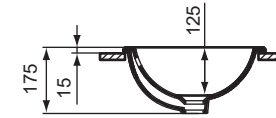

Ideal Standard

CONNECT 55cm OVAL COUNTERTOP BASIN

353

506

Connect
55cm Countertop
E5047 / EEEV39067
ver. 3.0 09/23