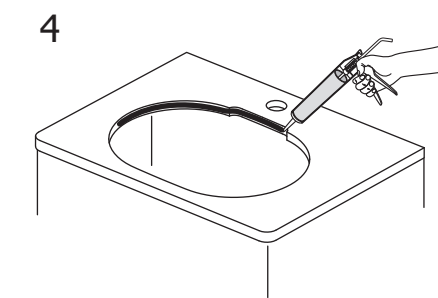

Ideal Standard

CONNECT 55cm OVAL COUNTERTOP BASIN

353

506

Connect
55cm Countertop
E5047 / EEEV39067
ver. 3.0 09/23