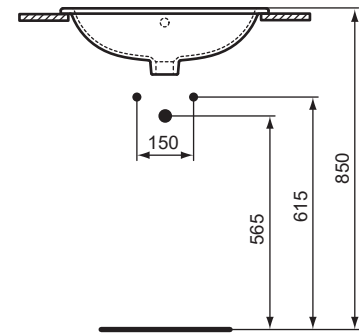

Ideal Standard

CONNECT 55cm OVAL COUNTERTOP BASIN

353

506

Connect
55cm Countertop
E5047 / EEEV39067
ver. 3.0 09/23