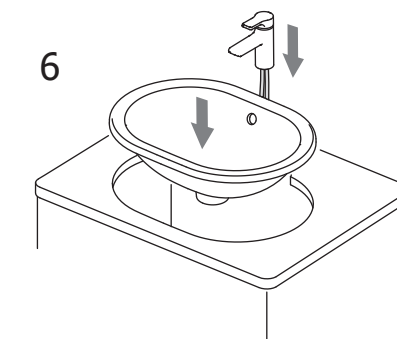

Ideal Standard

CONNECT 55cm OVAL COUNTERTOP BASIN

353

506

Connect
55cm Countertop
E5047 / EEEV39067
ver. 3.0 09/23