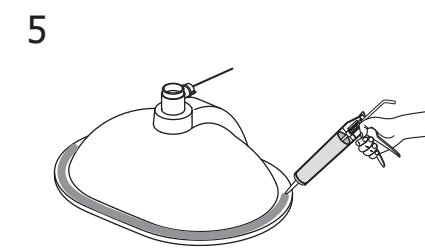

Ideal Standard

CONNECT 55cm OVAL COUNTERTOP BASIN

353

506

Connect
55cm Countertop
E5047 / EEEV39067
ver. 3.0 09/23