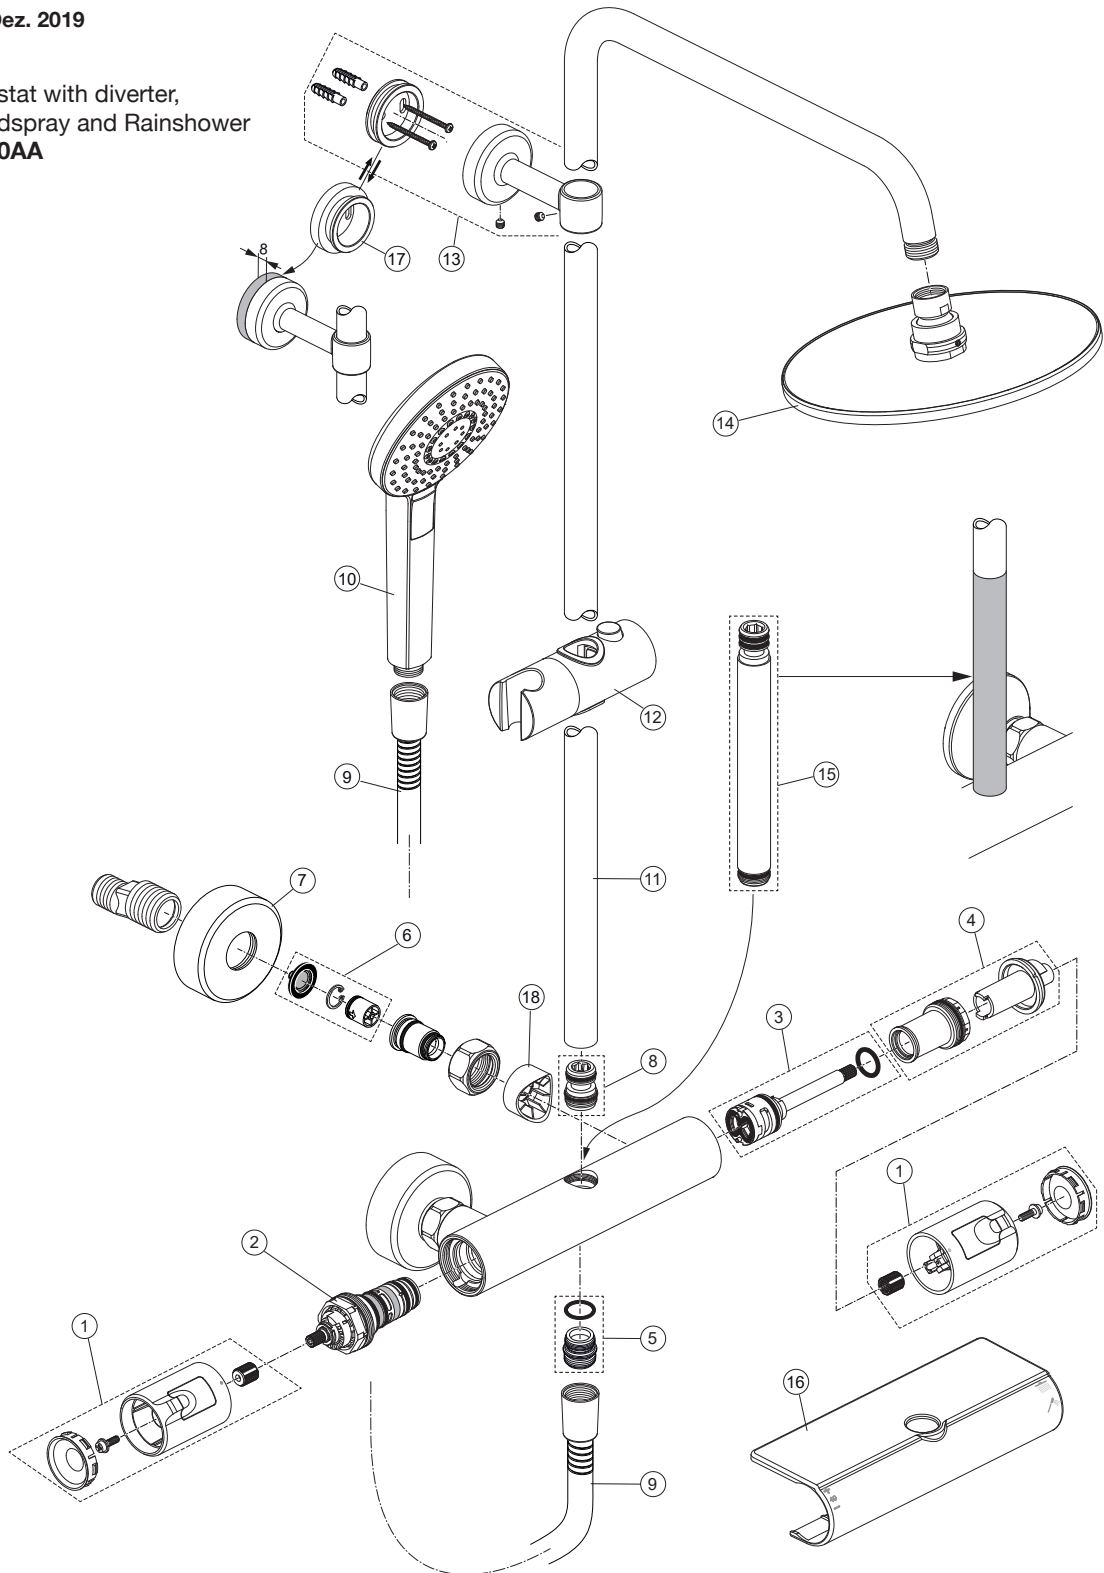

Produced from: Dez. 2019

Shower Thermostat with diverter,
shower bar, handspray and Rainshower
chrome **A7230AA**

Pos.	Description	Part-Number	Qty.	Pos.	Description	Part-Number	Qty.
1	Handle cpl.	A 861 382 AA	1 Set	12	Slider & holder f. handshr.	B 960 976 AA	1 Set
2	Thermostatic Cartridge cpl.	A 861 371 NU	1 pcs	13	Wall fixation complete	A 861 331 AA	1 pcs
3	Stop valve with diverter	A 861 375 NU	1 Set	14	Headshower Ø200 mm	B 9442 AA	1 pcs
4	Thread ring + stopring cpl.	A 861 376 NU	1 Set	15	Extension kit 150mm long	A 861 379 AA	1 Set
5	Nipple G1/2 outside cpl.	A 861 374 NU	1 Set		Extension kit 300mm long	A 861 380 AA	1 Set
6	Non-return valve	A 861 372 NU	1 Set	16	Warp over shelf	A 861 383 AA	1 pcs
7	Escutcheon	B 960 242 AA	1 pcs				
8	Connection nipple cpl.	A 861 385 NU	1 Set	17	Fixing plate extension 8mm	A 861 508 AA	1 pcs
9	Shower hose 1750 mm	BE 175 AA	1 pcs	18	Escutcheon Ø32	A 861 816 AA	2 pcs
10	Handspray Ø110-3F-8l/min	B 2231 AA	1 pcs				
11	Shower bar 1100 mm	A 861 377 AA	1 pcs				
	Shower bar 1000 mm	A 861 330 AA	1 pcs				