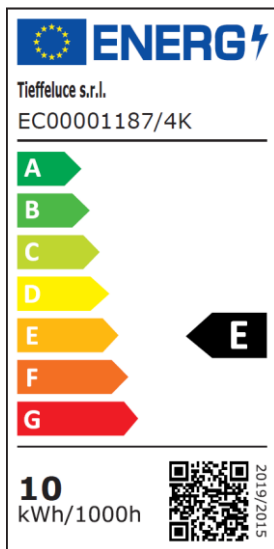

M+L

Luminaire LXY:

T2907AA,

Note : the energy labels are not applicable for Ideal Standard luminaires due to they are «Product contains a light source.

<https://eprel.ec.europa.eu/screen/product/lightsources/912896>

Ideal Standard