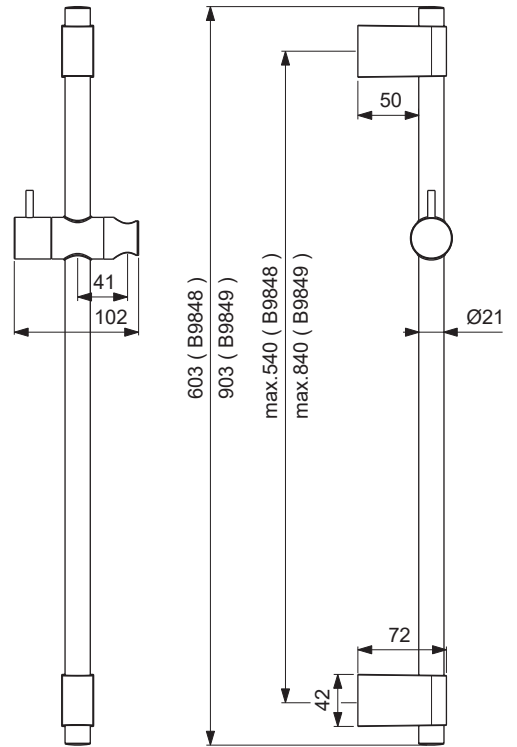

IDEALRAIN PRO

Ideal Standard

B9848AA
B9849AA

Pos.	Signify	Spare parts-Nr	Quantity
1	Consoles set	B960974AA	1 Set
2	Slider set	B961024AA	1 Pcs.
3	Cap tube	B961060AA	1 Set