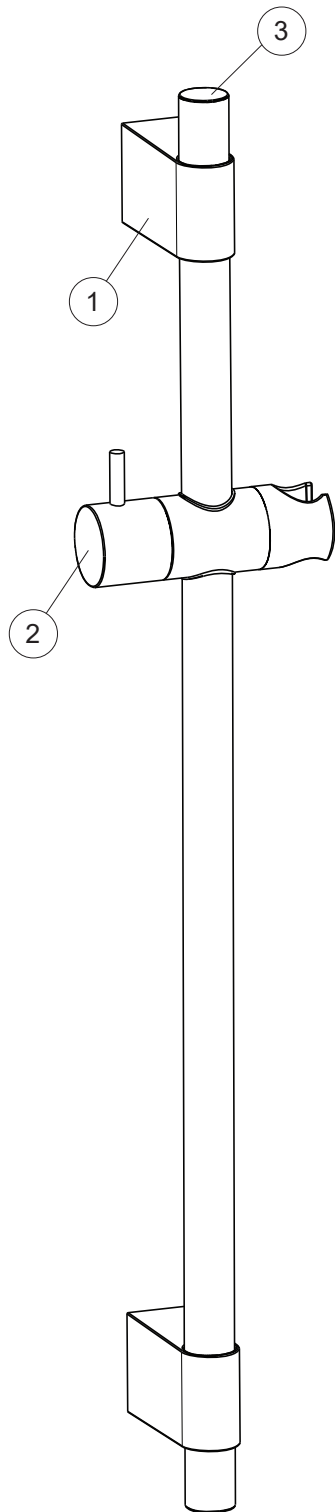

IDEALRAIN PRO

Ideal Standard

B9848AA
B9849AA

Pos.	Signify	Spare parts-Nr	Quantity
1	Consoles set	B960974AA	1 Set
2	Slider set	B961024AA	1 Pcs.
3	Cap tube	B961060AA	1 Set