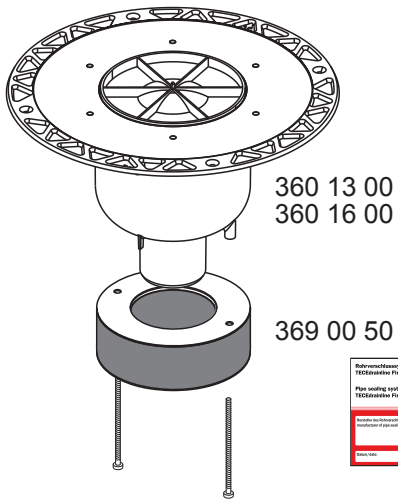

# TECEdrainpoint S FireStop EI 120 DN 50 – 369 00 50