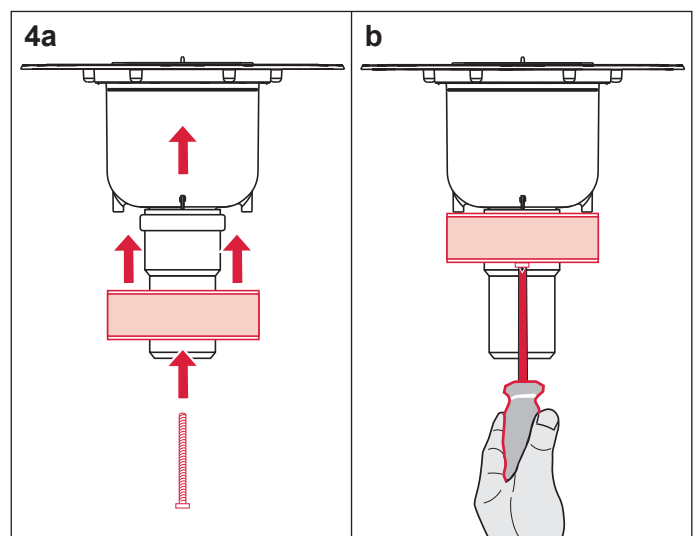

# TECEdrainpoint S FireStop EI 120 DN 50 – 369 00 50