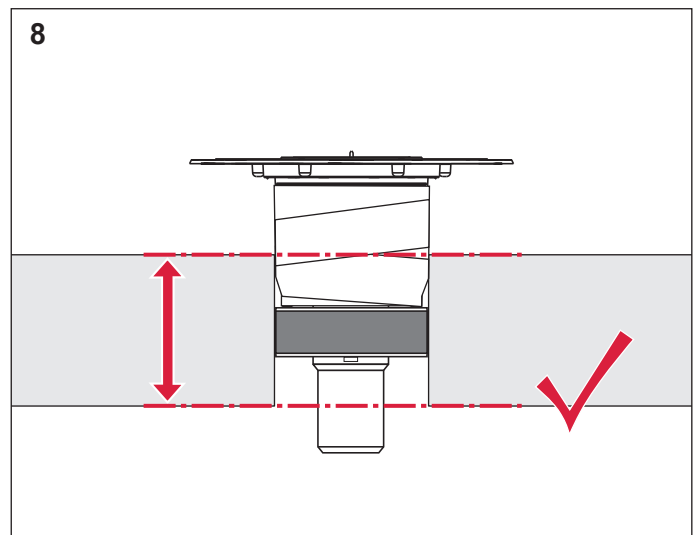

TECEdrainpoint S FireStop EI 120 DN 50 – 369 00 50