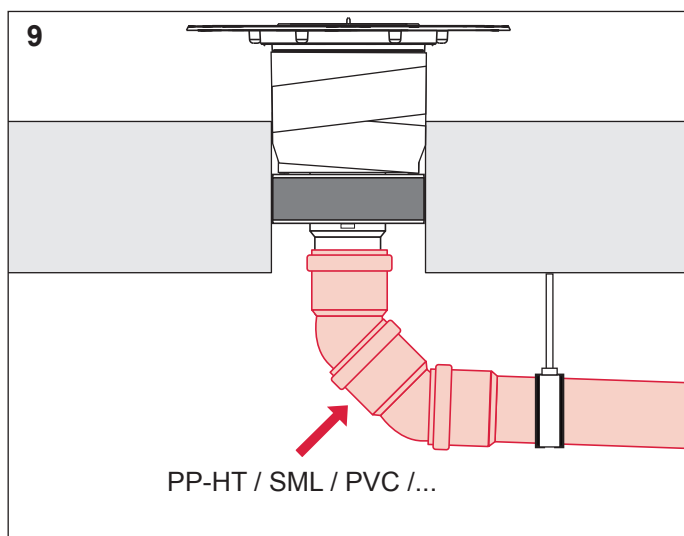

# TECEdrainpoint S FireStop EI 120 DN 50 – 369 00 50