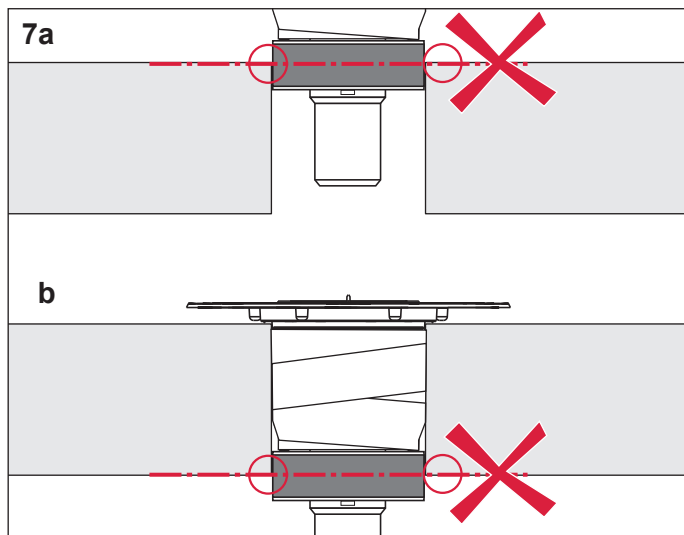

TECEdrainpoint S FireStop EI 120 DN 50 – 369 00 50