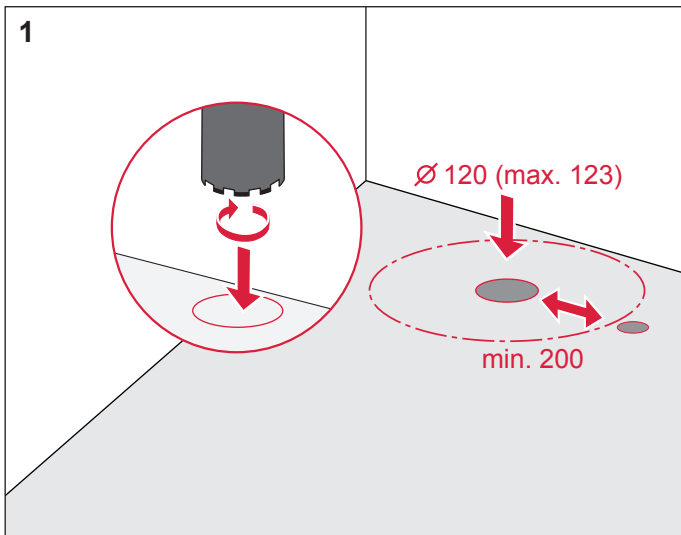

# TECEdrainpoint S FireStop EI 120 DN 50 – 369 00 50