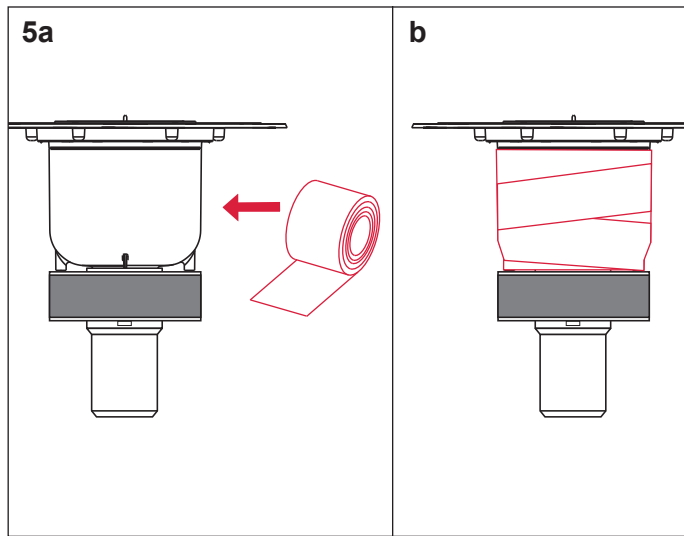

TECEdrainpoint S FireStop EI 120 DN 50 – 369 00 50