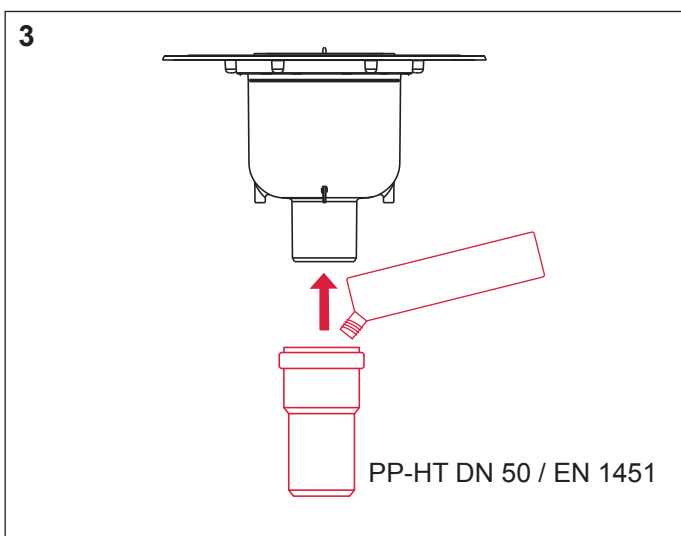

# TECEdrainpoint S FireStop EI 120 DN 50 – 369 00 50