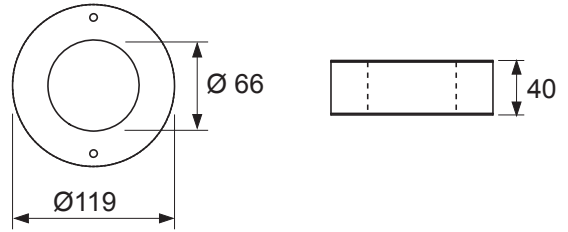

# TECEdrainpoint S FireStop EI 120 DN 50 – 369 00 50