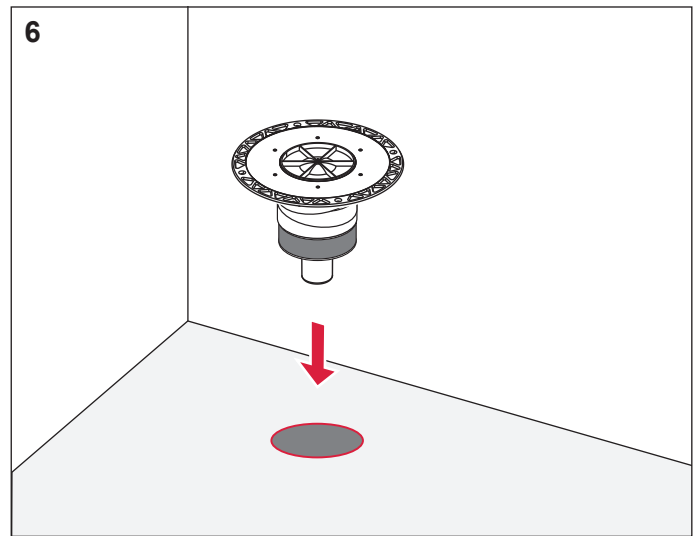

TECEdrainpoint S FireStop EI 120 DN 50 – 369 00 50