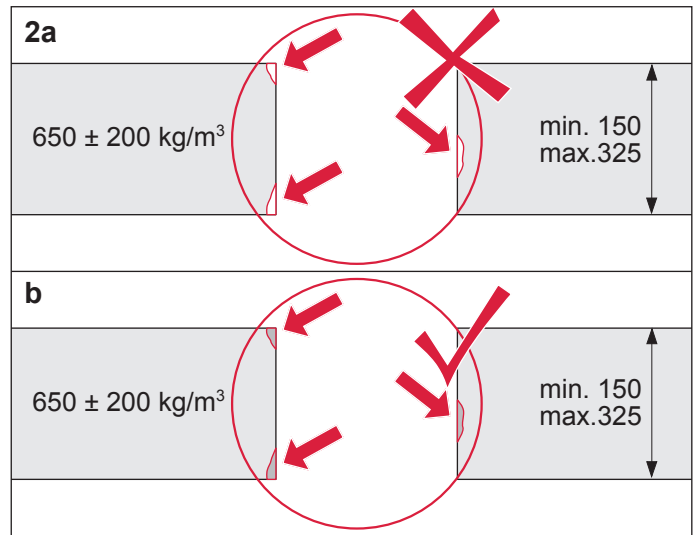

# TECEdrainpoint S FireStop EI 120 DN 50 – 369 00 50