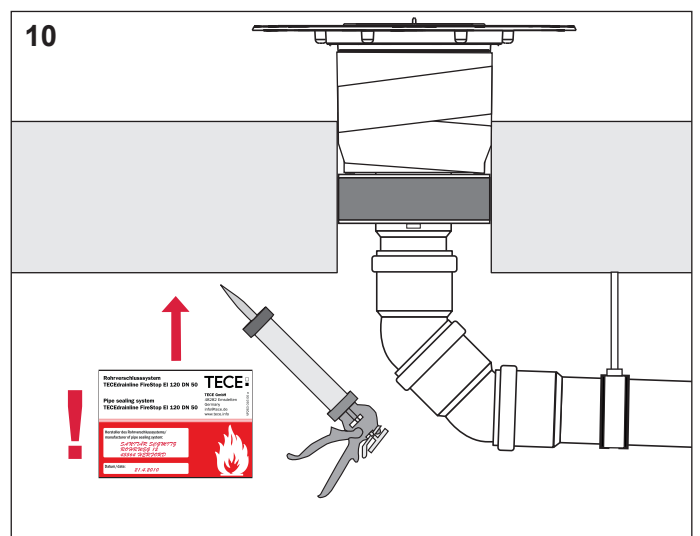

TECEdrainpoint S FireStop EI 120 DN 50 – 369 00 50